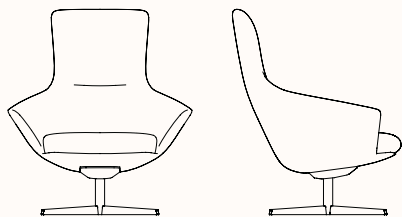

zenithinteriors.com

WING TIP Lounge Chair

Zenith

Features:

With the swallow-wing armrests that evoke the sky and lightness, the Wing Tip lounge chair gives shape to our desire to relax before a trip or a meeting.

Base:

Black
Powder coat

White
Powder coat

Dimensions:

Lounge Chair S281

OW 900mm

OD 850mm

OH 1000mm