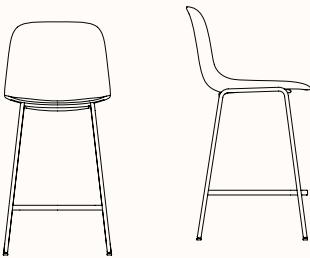

SEELA Stool Outdoor

Features:

Versatile and light, SEELA's distinctive feature is an insert that follows and perfectly integrates with the sinuous shapes of the frame. SEELA perfectly marries two extremely different materials, polypropylene and wood. The seat pad can be removed and replaced with ease. SEELA is stackable up to 10 high.

Tortora

Perla

Celeste

Mattone

Pistacchio

Oliva

Black

Dimensions

Sled Base Stackable up to 8 high ES320

OW 540mm
OD 530mm
SH 650mm
OH 990mm

Sled Base Stackable up to 8 High ES321

OW 540mm
OD 530mm
SH 750mm
OH 1090mm

4 Leg Base ES322

OW 450mm
OD 530mm
SH 650mm
OH 990mm

4 Leg Base ES323

OW 480mm
OD 560mm
SH 750mm
OH 1090mm