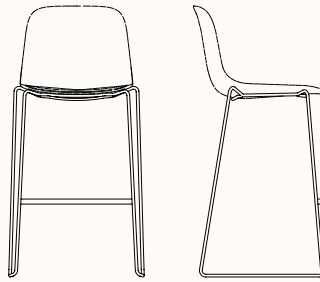

SEELA Stool Outdoor

Features:

Versatile and light, SEELA's distinctive feature is an insert that follows and perfectly integrates with the sinuous shapes of the frame. SEELA perfectly marries two extremely different materials, polypropylene and wood. The seat pad can be removed and replaced with ease. SEELA is stackable up to 10 high.

Tortora

Perla

Celeste

Mattone

Pistacchio

Oliva

Black

Dimensions

Sled Base Stackable up to 8 high ES320

OW 540mm
OD 530mm
SH 650mm
OH 990mm

Sled Base Stackable up to 8 High ES321

OW 540mm
OD 530mm
SH 750mm
OH 1090mm

4 Leg Base ES322

OW 450mm
OD 530mm
SH 650mm
OH 990mm

4 Leg Base ES323

OW 480mm
OD 560mm
SH 750mm
OH 1090mm