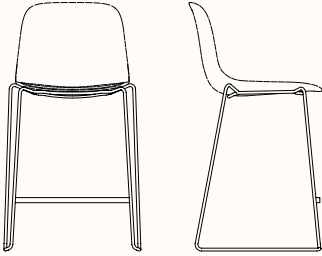

SEELA Stool Outdoor

Features:

Versatile and light, SEELA's distinctive feature is an insert that follows and perfectly integrates with the sinuous shapes of the frame. SEELA perfectly marries two extremely different materials, polypropylene and wood. The seat pad can be removed and replaced with ease. SEELA is stackable up to 10 high.

Tortora

Perla

Celeste

Mattone

Pistacchio

Oliva

Black

Dimensions

Sled Base Stackable up to 8 high ES320

OW 540mm
OD 530mm
SH 650mm
OH 990mm

Sled Base Stackable up to 8 High ES321

OW 540mm
OD 530mm
SH 750mm
OH 1090mm

4 Leg Base ES322

OW 450mm
OD 530mm
SH 650mm
OH 990mm

4 Leg Base ES323

OW 480mm
OD 560mm
SH 750mm
OH 1090mm