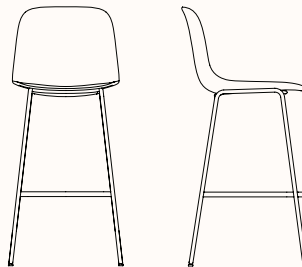

SEELA Stool Outdoor

Features:

Versatile and light, SEELA's distinctive feature is an insert that follows and perfectly integrates with the sinuous shapes of the frame. SEELA perfectly marries two extremely different materials, polypropylene and wood. The seat pad can be removed and replaced with ease. SEELA is stackable up to 10 high.

Sled Base Stackable up to 8 high ES320

OW 540mm
OD 530mm
SH 650mm
OH 990mm

Sled Base Stackable up to 8 High ES321

OW 540mm
OD 530mm
SH 750mm
OH 1090mm

4 Leg Base ES322

OW 450mm
OD 530mm
SH 650mm
OH 990mm

4 Leg Base ES323

OW 480mm
OD 560mm
SH 750mm
OH 1090mm