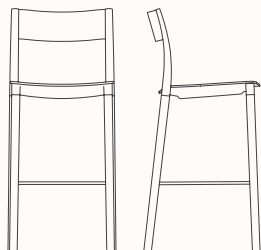

### Options:

- FLK301 High stool, wood seat & back
- FLK303 High stool, plastic seat & back

**Design:** PEARSON LLOYD FOR THE SENATOR GROUP

**Warranty:** 5 years

### Dimensions

### Folk Stool

OW 475mm  
OD 520mm  
SH 755mm  
OH 1100mm