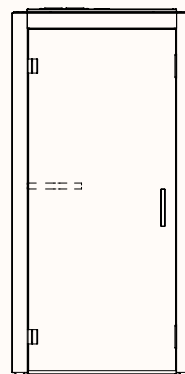

White Board or Cork Board with Black or Dark Brown Leather Strap

DIA: 600mm

Gallery Rail

White board or cork board are easily attached and relocated

Door Handle Options:

Magnetic Pull Handle

Latch Lever

Option 1:

RH Door (Hinge)

Shelf Panel with Power Outlet

Panel: 900mmW
 Power Outlet Height: 1130mm

Power Outlet

GPO + 2x USB (China)
 GPO + USB + USBC
 (All Other Regions)

Verse RH Shelf

OW 710mm
 OD 330 & 180mm
 OH 50mm
 Installed Height: 1050mm

Option 2:

LH Door (Hinge)

Shelf Panel with Power Outlet

Panel: 900mmW
 Power Outlet Height: 1130mm

Power Outlet

GPO + 2x USB (China)
 GPO + USB + USBC
 (All Other Regions)

Verse LH Shelf

OW 710mm
 OD 180 & 330mm
 OH 50mm
 Installed Height: 1050mm