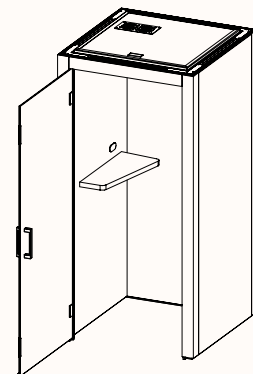

White Board or Cork Board with Black or Dark Brown Leather Strap

DIA: 600mm

Gallery Rail

White board or cork board are easily attached and relocated

Door Handle Options:

Magnetic Pull Handle

Latch Lever

Option 1:

RH Door (Hinge)

Shelf Panel with Power Outlet

Panel: 900mmW
 Power Outlet Height: 1130mm

Power Outlet

GPO + 2x USB (China)
 GPO + USB + USBC
 (All Other Regions)

Verse RH Shelf

OW 710mm
 OD 330 & 180mm
 OH 50mm
 Installed Height: 1050mm

Option 2:

LH Door (Hinge)

Shelf Panel with Power Outlet

Panel: 900mmW
 Power Outlet Height: 1130mm

Power Outlet

GPO + 2x USB (China)
 GPO + USB + USBC
 (All Other Regions)

Verse LH Shelf

OW 710mm
 OD 180 & 330mm
 OH 50mm
 Installed Height: 1050mm