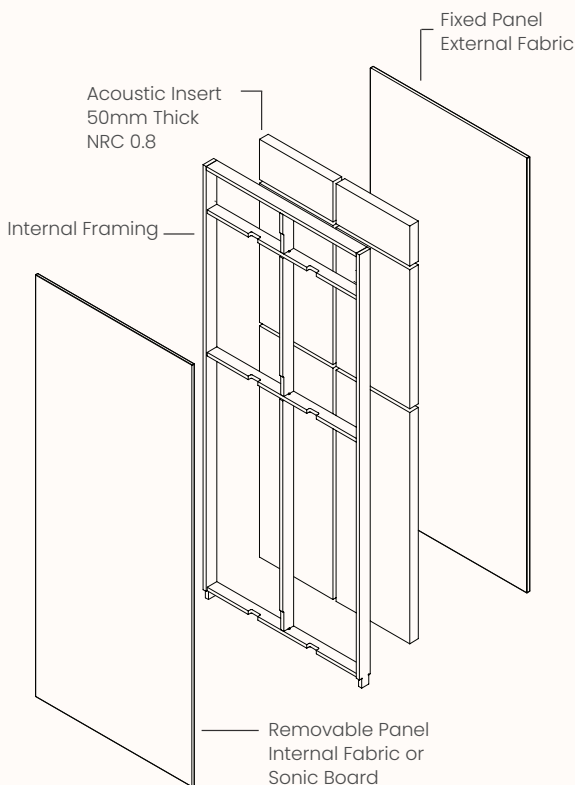

Acoustics:

Verse has been tested in accordance with ISO 717-1:2004 Acoustics – Rating of sound insulation in buildings and of building elements – Airborne sound insulation.

Independent Acoustic Testing shows that Verse can qualify for 3 Green Star Credits for acoustics and can achieve between 28–36Dw at 40dB Ambiance with a Privacy Rating of 64–74, depending on the wall type and material selected.

Normal voice conversations can be heard as a muffled sound in adjoining rooms but cannot be understood.

Verse acoustic performance is comparable to most general use office rooms.

Panel Layers:

Air Ventilation:

Verse 1 has Extraction airflow suited to small spaces, with a maximum rating of 30L/s for 1 person in the space.