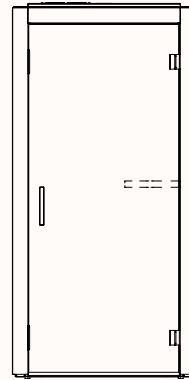

Ash
ZPET_007

Olive
ZPET_010

Shadow
ZPET_011

Cloud
ZPET_012

Dimensions:

Verse 1

OW 1080mm
 OD 1080mm
 OH 2200mm
 Internal Room Size: 900 x 900mm

Accessories:

White Board or Cork Board with Black or Dark Brown Leather Strap

DIA: 600mm

Gallery Rail

White board or cork board are easily attached and relocated

Door Handle Options:

Magnetic Pull Handle

Latch Lever

Option 1:

RH Door (Hinge)

Shelf Panel with Power Outlet

Panel: 900mmW
 Power Outlet Height: 1130mm

Power Outlet

GPO + 2x USB (China)
 GPO + USB + USBC
 (All Other Regions)

Verse RH Shelf

OW 710mm
 OD 330 & 180mm
 OH 50mm
 Installed Height: 1050mm

Option 2:

LH Door (Hinge)

Shelf Panel with Power Outlet

Panel: 900mmW
 Power Outlet Height: 1130mm

Power Outlet

GPO + 2x USB (China)
 GPO + USB + USBC
 (All Other Regions)

Verse LH Shelf

OW 710mm
 OD 180 & 330mm
 OH 50mm
 Installed Height: 1050mm