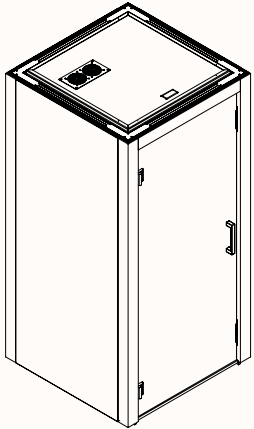

Ash
ZPET_007

Olive
ZPET_010

Shadow
ZPET_011

Cloud
ZPET_012

Dimensions:

Verse 1

OW 1080mm
 OD 1080mm
 OH 2200mm
 Internal Room Size: 900 x 900mm

Accessories:

White Board or Cork Board with Black or Dark Brown Leather Strap

DIA: 600mm

Gallery Rail

White board or cork board are easily attached and relocated

Door Handle Options:

Magnetic Pull Handle

Latch Lever

Option 1: