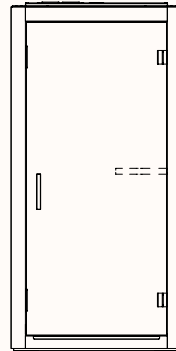

OW 1080mm
 OD 1080mm
 OH 2200mm
 Internal Room Size: 900 x 900mm

Accessories:

White Board or Cork Board with Black or Dark Brown Leather Strap

DIA: 600mm

Gallery Rail

White board or cork board are easily attached and relocated

Door Handle Options:

Magnetic Pull Handle

Latch Lever

Option 1:

RH Door (Hinge)

Shelf Panel with Power Outlet

Panel: 900mmW
 Power Outlet Height: 1130mm

Power Outlet

GPO + 2x USBA (China)
 GPO + USBA + USBC
 (All Other Regions)

Verse RH Shelf

OW 710mm
 OD 330 & 180mm
 OH 50mm
 Installed Height: 1050mm

Option 2:

LH Door (Hinge)

Shelf Panel with Power Outlet

Panel: 900mmW
 Power Outlet Height: 1130mm