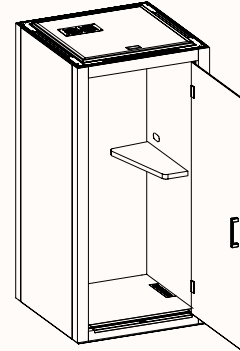

OW 1080mm
 OD 1080mm
 OH 2200mm
 Internal Room Size: 900 x 900mm

Accessories:

White Board or Cork Board with Black or Dark Brown Leather Strap

DIA: 600mm

Gallery Rail

White board or cork board are easily attached and relocated

Door Handle Options:

Magnetic Pull Handle

Latch Lever

Option 1:

RH Door (Hinge)

Shelf Panel with Power Outlet

Panel: 900mmW
 Power Outlet Height: 1130mm

Power Outlet

GPO + 2x USBA (China)
 GPO + USBA + USBC
 (All Other Regions)

Verse RH Shelf

OW 710mm
 OD 330 & 180mm
 OH 50mm
 Installed Height: 1050mm

Option 2:

LH Door (Hinge)

Shelf Panel with Power Outlet

Panel: 900mmW
 Power Outlet Height: 1130mm