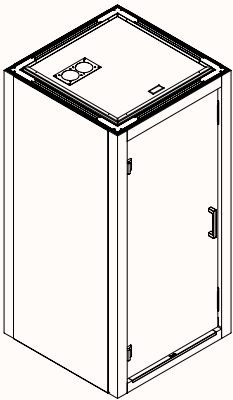

Dimensions:

Verse 1

OW 1080mm
OD 1080mm
OH 2200mm
Internal Room Size: 900 x 900mm