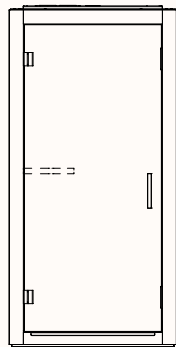

OW 1080mm
 OD 1080mm
 OH 2200mm
 Internal Room Size: 900 x 900mm

Accessories:

White Board or Cork Board with Black or Dark Brown Leather Strap

DIA: 600mm

Gallery Rail

White board or cork board are easily attached and relocated

Door Handle Options:

Magnetic Pull Handle

Latch Lever

Option 1:

RH Door (Hinge)

Shelf Panel with Power Outlet

Panel: 900mmW
 Power Outlet Height: 1130mm

Power Outlet

GPO + 2x USBA (China)
 GPO + USBA + USBC
 (All Other Regions)

Verse RH Shelf

OW 710mm
 OD 330 & 180mm
 OH 50mm
 Installed Height: 1050mm

Option 2:

LH Door (Hinge)

Shelf Panel with Power Outlet

Panel: 900mmW
 Power Outlet Height: 1130mm