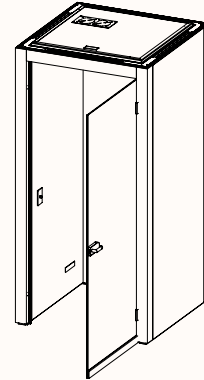

White Board or Cork Board with Black or Dark Brown Leather Strap

DIA: 600mm

Gallery Rail

White board or cork board are easily attached and relocated

Door Handle Options:

Magnetic Pull Handle

Latch Lever

Option 1:

RH Door (Hinge)

Shelf Panel with Power Outlet

Panel: 900mmW
 Power Outlet Height: 1130mm

Power Outlet

GPO + 2x USB (China)
 GPO + USB + USBC
 (All Other Regions)

Verse RH Shelf

OW 710mm
 OD 330 & 180mm
 OH 50mm
 Installed Height: 1050mm