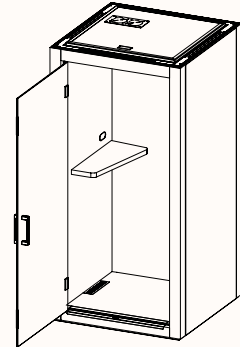

Door Handle Options:

Magnetic Pull Handle

Latch Lever

Option 1:

RH Door (Hinge)

Shelf Panel with Power Outlet

Panel: 900mmW
 Power Outlet Height: 1130mm

Power Outlet

GPO + 2x USBA (China)
 GPO + USBA + USBC
 (All Other Regions)

Verse RH Shelf

OW 710mm
 OD 330 & 180mm
 OH 50mm
 Installed Height: 1050mm

Option 2:

LH Door (Hinge)

Shelf Panel with Power Outlet

Panel: 900mmW
 Power Outlet Height: 1130mm

Power Outlet

GPO + 2x USBA (China)
 GPO + USBA + USBC
 (All Other Regions)

Verse LH Shelf

OW 710mm
 OD 180 & 330mm
 OH 50mm
 Installed Height: 1050mm

zenithinteriors.com

VERSE 1

Timber no Floor

Zenith