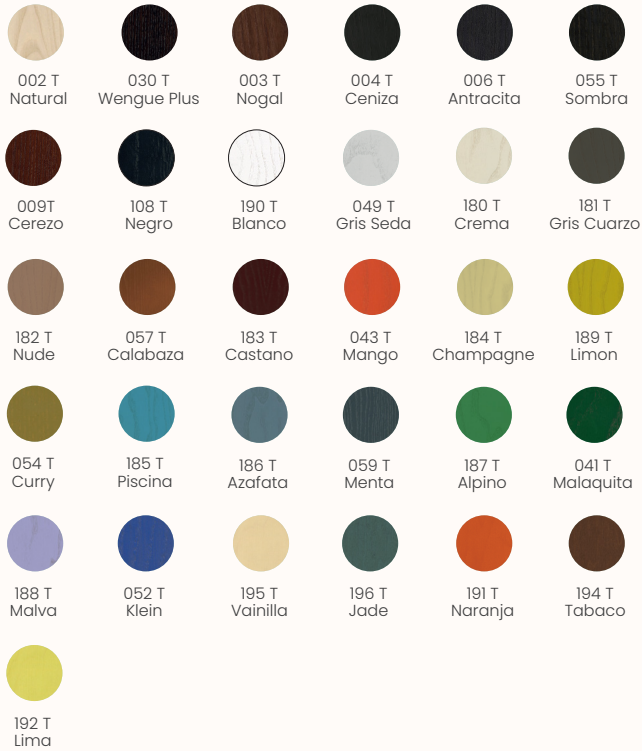

### Foot Column:

White or quartz-grey to combine with white or tope-grey Stonacril

### Base:

Stonacril

## Finishes

### Ash Stains Top: