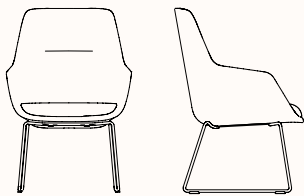

JAC Sled Armchair

Features:

Submerge into the soft embrace of JAC Armchair. Designed to add an aura of subtle sophistication whilst retaining JAC's trademark comfort and body contouring support, The Armchair's low profile and gentle recline make it the consummate choice for waiting areas, meeting rooms or quiet retreats.

Refer to Zenith house fabric/leather specification for options
Sled Base: Powder coated in Zenith house Fine Texture range
Stock colours & models may vary

Powder coat: (Fine Textured)

Dimensions:

Armchair with Sled Base 420SH

OW 640mm
OD 655mm
SH 420mm
OH 850mm

Armchair with Sled Base and Headrest 420SH

OW 640mm
OD 655mm
SH 420mm
OH 1150mm

Armchair with Sled Base 450SH

OW 640mm
OD 655mm
SH 450mm
OH 920mm

Armchair with Sled Base and Headrest 450SH

OW 640mm
OD 655mm
SH 450mm
OH 1220mm