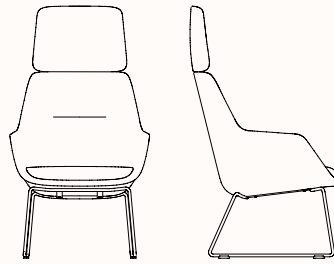

JAC Sled Armchair

Features:

Submerge into the soft embrace of JAC Armchair. Designed to add an aura of subtle sophistication whilst retaining JAC's trademark comfort and body contouring support, The Armchair's low profile and gentle recline make it the consummate choice for waiting areas, meeting rooms or quiet retreats.

Refer to Zenith house fabric/leather specification for options
Sled Base: Powder coated in Zenith house Fine Texture range
Stock colours & models may vary

Powder coat: (Fine Textured)

Dimensions:

Armchair with Sled Base 420SH

OW 640mm
OD 655mm
SH 420mm
OH 850mm

Armchair with Sled Base and Headrest 420SH

OW 640mm
OD 655mm
SH 420mm
OH 1150mm

Armchair with Sled Base 450SH

OW 640mm
OD 655mm
SH 450mm
OH 920mm

Armchair with Sled Base and Headrest 450SH

OW 640mm
OD 655mm
SH 450mm
OH 1220mm