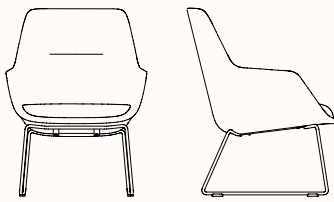

JAC Sled Armchair

Features:

Submerge into the soft embrace of JAC Armchair. Designed to add an aura of subtle sophistication whilst retaining JAC's trademark comfort and body contouring support, The Armchair's low profile and gentle recline make it the consummate choice for waiting areas, meeting rooms or quiet retreats.

Refer to Zenith house fabric/leather specification for options
Sled Base: Powder coated in Zenith house Fine Texture range
Stock colours & models may vary

Powder coat: (Fine Textured)

Dimensions:

Armchair with Sled Base 420SH

OW 640mm
OD 655mm
SH 420mm
OH 850mm

Armchair with Sled Base and Headrest 420SH

OW 640mm
OD 655mm
SH 420mm
OH 1150mm

Armchair with Sled Base 450SH

OW 640mm
OD 655mm
SH 450mm
OH 920mm

Armchair with Sled Base and Headrest 450SH

OW 640mm
OD 655mm
SH 450mm
OH 1220mm