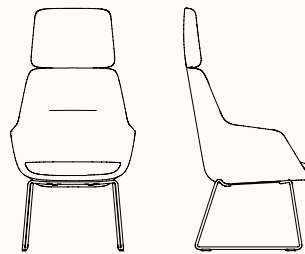

JAC Sled Armchair

Features:

Submerge into the soft embrace of JAC Armchair. Designed to add an aura of subtle sophistication whilst retaining JAC's trademark comfort and body contouring support, The Armchair's low profile and gentle recline make it the consummate choice for waiting areas, meeting rooms or quiet retreats.

OW 640mm
OD 655mm
SH 420mm
OH 850mm

Armchair with Sled Base and Headrest 420SH

OW 640mm
OD 655mm
SH 420mm
OH 1150mm

Armchair with Sled Base 450SH

OW 640mm
OD 655mm
SH 450mm
OH 920mm

Armchair with Sled Base and Headrest 450SH

OW 640mm
OD 655mm
SH 450mm
OH 1220mm