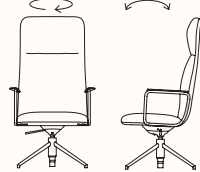

Executive XL with Arms **348.623.P.7**

OW 650mm
OD 600mm
SH 430-550mm
OH 1160-1300mm