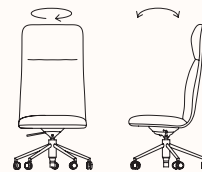

Executive XL Wheeled Base **348.61.P.97**

OW 550mm
OD 630mm
SH 430-550mm
OH 1160-1300mm