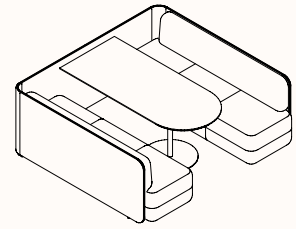

25mm Standard Laminate

Refer to Zenith Standard Laminate Specification

Leg & Disc Base (fine texture)

Black
(ZPC003)

Cool White
(ZPC007)

Dimensions

Meet Small Low

OW 2070mm
SD 500mm
OD 785mm
SH 450mm
OH 800mm

Table:

W 700mm
D 600mm
H 720mm
(750mm Asia only)

Meet Medium Low

OW 2170mm
SD 500mm
OD 1435mm
SH 450mm
OH 800mm

Table:

W 800mm
D 1200mm
H 720mm
(750mm Asia only)

Meet Large Low

OW 2170mm
SD 500mm
OD 2035mm
SH 450mm
OH 800mm

Table:

W 800mm
D 1800mm
H 720mm
(750mm Asia only)

Meet Small High

OW 2070mm
SD 500mm
OD 785mm
SH 450mm
OH 1200/1375mm

Table:

W 700mm
D 600mm
H 720mm
(750mm Asia only)

Meet Medium High

OW 2170mm
SD 500mm
OD 1435mm
SH 450mm
OH 1200/1375mm

Table:

W 800mm
D 1200mm
H 720mm
(750mm Asia only)

Meet Large High

OW 2170mm
SD 500mm
OD 2035mm
SH 450mm
OH 1200/1375mm

Table:

W 800mm
D 1800mm
H 720mm
(750mm Asia only)

Table Power Locations:

Meet Small