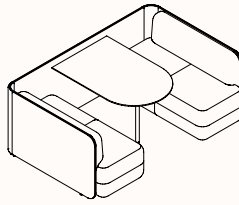

25mm Standard Laminate

Refer to Zenith Standard Laminate Specification

Leg & Disc Base (fine texture)

Black
(ZPC003)

Cool White
(ZPC007)

Dimensions

Meet Small Low

OW 2070mm
SD 500mm
OD 785mm
SH 450mm
OH 800mm

Table:

W 700mm
D 600mm
H 720mm
(750mm Asia only)

Meet Medium Low

OW 2170mm
SD 500mm
OD 1435mm
SH 450mm
OH 800mm

Table:

W 800mm
D 1200mm
H 720mm
(750mm Asia only)

Meet Large Low

OW 2170mm
SD 500mm
OD 2035mm
SH 450mm
OH 800mm

Table:

W 800mm
D 1800mm
H 720mm
(750mm Asia only)

Meet Small High

OW 2070mm
SD 500mm
OD 785mm
SH 450mm
OH 1200/1375mm

Table:

W 700mm
D 600mm
H 720mm
(750mm Asia only)

Meet Medium High

OW 2170mm
SD 500mm
OD 1435mm
SH 450mm
OH 1200/1375mm

Table:

W 800mm
D 1200mm
H 720mm
(750mm Asia only)

Meet Large High

OW 2170mm
SD 500mm
OD 2035mm
SH 450mm
OH 1200/1375mm

Table:

W 800mm
D 1800mm
H 720mm
(750mm Asia only)

Table Power Locations:

Meet Small