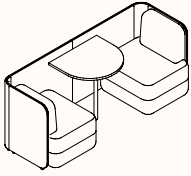

25mm Standard Laminate

Refer to Zenith Standard Laminate Specification

Leg & Disc Base (fine texture)

Black
(ZPC003)

Cool White
(ZPC007)

Dimensions

Meet Small Low

OW 2070mm
SD 500mm
OD 785mm
SH 450mm
OH 800mm

Table:

W 700mm
D 600mm
H 720mm
(750mm Asia only)

Meet Medium Low

OW 2170mm
SD 500mm
OD 1435mm
SH 450mm
OH 800mm

Table:

W 800mm
D 1200mm
H 720mm
(750mm Asia only)

Meet Large Low

OW 2170mm
SD 500mm
OD 2035mm
SH 450mm
OH 800mm

Table:

W 800mm
D 1800mm
H 720mm
(750mm Asia only)

Meet Small High

OW 2070mm
SD 500mm
OD 785mm
SH 450mm
OH 1200/1375mm

Table:

W 700mm
D 600mm
H 720mm
(750mm Asia only)

Meet Medium High

OW 2170mm
SD 500mm
OD 1435mm
SH 450mm
OH 1200/1375mm

Table:

W 800mm
D 1200mm
H 720mm
(750mm Asia only)

Meet Large High

OW 2170mm
SD 500mm
OD 2035mm
SH 450mm
OH 1200/1375mm

Table:

W 800mm
D 1800mm
H 720mm
(750mm Asia only)

Table Power Locations:

Meet Small