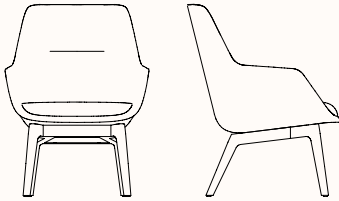

Refer to Zenith house fabric/leather specification for options

Classic Timber Base: American oak

Stock colours & models may vary

Classic Timber base:

American oak

Dimensions:

Armchair with Classic base 420SH

OW 640mm
OD 655mm
SH 420mm
OH 850mm

Armchair with Classic Base and Headrest 420SH

OW 640mm
OD 655mm
SH 420mm
OH 1150mm

Armchair with Classic Base 450SH

OW 640mm
OD 655mm
SH 450mm
OH 920mm

Armchair with Classic Base and Headrest 450SH

OW 640mm
OD 655mm
SH 450mm
OH 1220mm