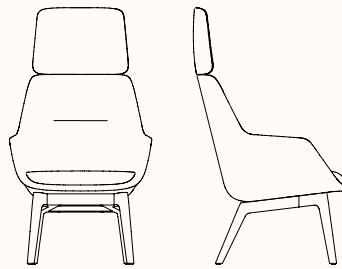

JAC Classic Armchair

Features:

Submerge into the soft embrace of JAC Armchair. Designed to add an aura of subtle sophistication whilst retaining JAC's trademark comfort and body contouring support, The Armchair's low profile and gentle recline make it the consummate choice for waiting areas, meeting rooms or quiet retreats.

Refer to Zenith house fabric/leather specification for options

Classic Timber Base: American oak

Stock colours & models may vary

Classic Timber base:

American oak

Dimensions:

Armchair with Classic base 420SH

OW 640mm
OD 655mm
SH 420mm
OH 850mm

Armchair with Classic Base and Headrest 420SH

OW 640mm
OD 655mm
SH 420mm
OH 1150mm

Armchair with Classic Base 450SH

OW 640mm
OD 655mm
SH 450mm
OH 920mm

Armchair with Classic Base and Headrest 450SH

OW 640mm
OD 655mm
SH 450mm
OH 1220mm