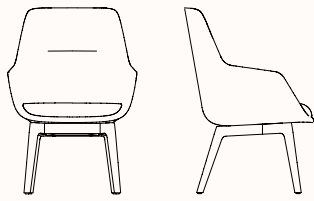

Refer to Zenith house fabric/leather specification for options

Classic Timber Base: American oak

Stock colours & models may vary

Classic Timber base:

American oak

Dimensions:

Armchair with Classic base 420SH

OW 640mm
OD 655mm
SH 420mm
OH 850mm

Armchair with Classic Base and Headrest 420SH

OW 640mm
OD 655mm
SH 420mm
OH 1150mm

Armchair with Classic Base 450SH

OW 640mm
OD 655mm
SH 450mm
OH 920mm

Armchair with Classic Base and Headrest 450SH

OW 640mm
OD 655mm
SH 450mm
OH 1220mm