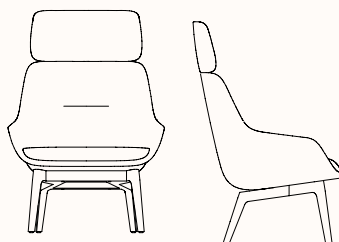

zenithinteriors.com

JAC Classic Lounge

Zenith

Features:

Soft and plush, JAC lounge chair welcomes you to an open and spacious seating experience. With clean lines and gentle contours, the lounge chair embodies refinement and modern luxury, whilst providing a superior level of softness and comfort. The inviting lounge chair brings a sense of warmth and richness to the workplace.

Classic base:

American oak

Dimensions

Lounge Chair with Classic Base

OW 770mm
OD 740mm
SH 420mm
OH 840mm

Lounge Chair with Classic Base and Headrest

OW 770mm
OD 740mm
SH 420mm
OH 1090mm