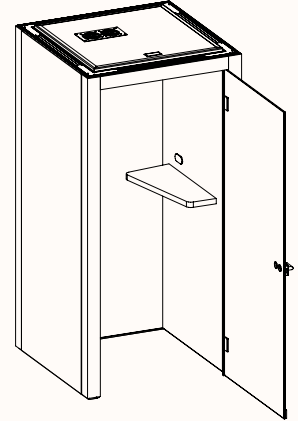

Verse 1

OW 1080mm
 OD 1080mm
 OH 2200mm
 Internal Room Size: 900 x 900mm

Accessories:

White Board or Cork Board with Black or Dark Brown Leather Strap

DIA: 600mm

Gallery Rail

White board or cork board are easily attached and relocated

Door Handle:

Latch Lever

Option 1:

RH Door (Hinge)

Shelf Panel with Power Outlet

Panel: 900mmW
 Power Outlet Height: 1130mm

Power Outlet

GPO + USBC & USBA

Verse RH Shelf

OW 710mm
 OD 330 & 180mm
 OH 36mm
 Installed Height: 1050mm

Option 2:

LH Door (Hinge)

Shelf Panel with Power Outlet

Panel: 900mmW
 Power Outlet Height: 1130mm

Power Outlet

GPO + USBC & USBA