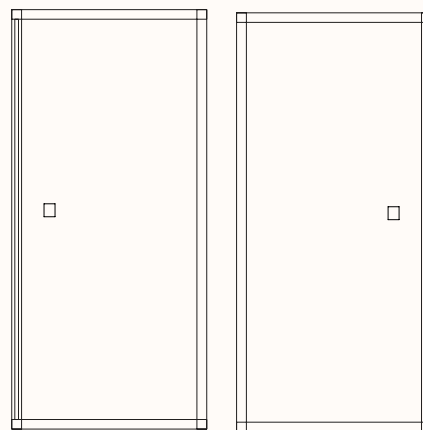

Verse RH Shelf

OW 710mm
 OD 330 & 180mm
 OH 36mm
 Installed Height: 1050mm

Option 2:

LH Door (Hinge)

Shelf Panel with Power Outlet

Panel: 900mmW
 Power Outlet Height: 1130mm

Power Outlet

GPO + USBC & USBA

Verse roof is adaptable to sprinklers and smoke detectors.

Lighting:

Verse 1 comes with 13W Down Light and a sensor suited for a small space with three built in settings: 800lm Warm White (3000K), 850lm Neutral White (4000K), or 900lm White (5700K).

Door / Light Switch Position:

Panel: 900mmW
Switch Height: 960mm
Depth from Left/Right Side: 100mm
Switch panel opposite shelf panel

Seismic Safety:

Verse can be anchored to the floor with bolts to keep the room upright in case of seismic activity. On request only. Contact us for more information.