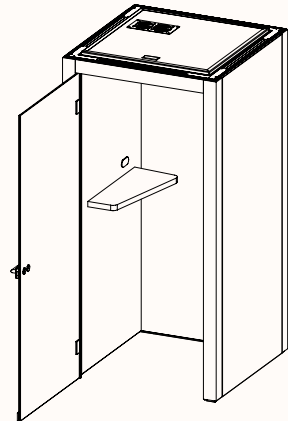

Verse 1

OW 1080mm
 OD 1080mm
 OH 2200mm
 Internal Room Size: 900 x 900mm

Accessories:

White Board or Cork Board with Black or Dark Brown Leather Strap

DIA: 600mm

Gallery Rail

White board or cork board are easily attached and relocated

Door Handle:

Latch Lever

Option 1:

RH Door (Hinge)

Shelf Panel with Power Outlet

Panel: 900mmW
 Power Outlet Height: 1130mm

Power Outlet

GPO + USBC & USBA

Verse RH Shelf

OW 710mm
 OD 330 & 180mm
 OH 36mm
 Installed Height: 1050mm

Option 2:

LH Door (Hinge)

Shelf Panel with Power Outlet

Panel: 900mmW
 Power Outlet Height: 1130mm

Power Outlet

GPO + USBC & USBA