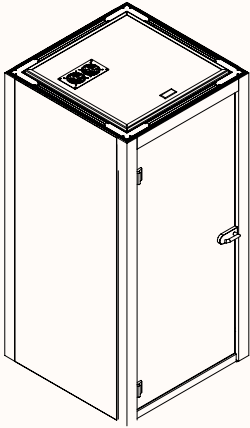

Verse 1

OW 1080mm
 OD 1080mm
 OH 2200mm
 Internal Room Size: 900 x 900mm

Accessories:

White Board or Cork Board with Black or Dark Brown Leather Strap

DIA: 600mm

Gallery Rail

White board or cork board are easily attached and relocated

Door Handle:

Latch Lever

Option 1:

RH Door (Hinge)

Shelf Panel with Power Outlet

Panel: 900mmW
 Power Outlet Height: 1130mm

Power Outlet

GPO + USBC & USBA