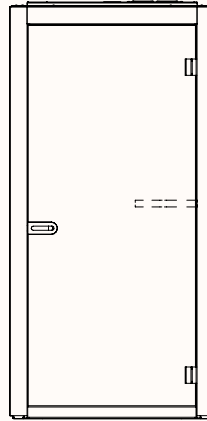

Verse 1

OW 1080mm
 OD 1080mm
 OH 2200mm
 Internal Room Size: 900 x 900mm

Accessories:

White Board or Cork Board with Black or Dark Brown Leather Strap

DIA: 600mm

Gallery Rail

White board or cork board are easily attached and relocated

Door Handle:

Latch Lever

Option 1:

RH Door (Hinge)

Shelf Panel with Power Outlet

Panel: 900mmW
 Power Outlet Height: 1130mm

Power Outlet

GPO + USBC & USBA

Verse RH Shelf

OW 710mm
 OD 330 & 180mm
 OH 36mm
 Installed Height: 1050mm

Option 2:

LH Door (Hinge)

Shelf Panel with Power Outlet

Panel: 900mmW
 Power Outlet Height: 1130mm

Power Outlet

GPO + USBC & USBA