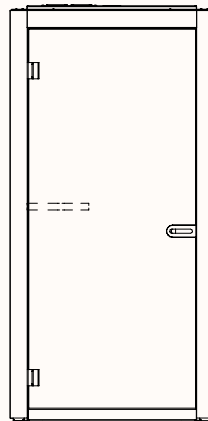

Verse 1

OW 1080mm
 OD 1080mm
 OH 2200mm
 Internal Room Size: 900 x 900mm

Accessories:

White Board or Cork Board with Black or Dark Brown Leather Strap

DIA: 600mm

Gallery Rail

White board or cork board are easily attached and relocated

Door Handle:

Latch Lever

Option 1:

RH Door (Hinge)

Shelf Panel with Power Outlet

Panel: 900mmW
 Power Outlet Height: 1130mm

Power Outlet

GPO + USBC & USBA

Verse RH Shelf

OW 710mm
 OD 330 & 180mm
 OH 36mm
 Installed Height: 1050mm

Option 2:

LH Door (Hinge)

Shelf Panel with Power Outlet

Panel: 900mmW
 Power Outlet Height: 1130mm

Power Outlet

GPO + USBC & USBA