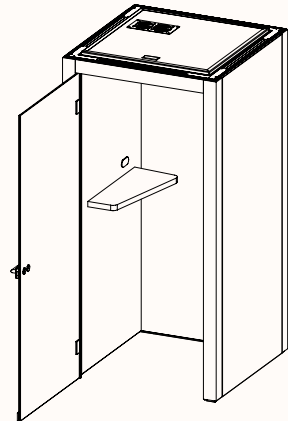

White Board or Cork Board with Black or Dark Brown Leather Strap

DIA: 600mm

Gallery Rail

White board or cork board are easily attached and relocated

Door Handle:

Latch Lever

Option 1:

RH Door (Hinge)

Shelf Panel with Power Outlet

Panel: 900mmW
 Power Outlet Height: 1130mm

Power Outlet

GPO + USBC & USBA

Verse RH Shelf

OW 710mm
 OD 330 & 180mm
 OH 36mm
 Installed Height: 1050mm

Option 2:

LH Door (Hinge)

Shelf Panel with Power Outlet

Panel: 900mmW
 Power Outlet Height: 1130mm

Power Outlet

GPO + USBC & USBA

Verse LH Shelf

OW 710mm
 OD 180 & 330mm
 OH 36mm
 Installed Height: 1050mm

Acoustics:

Verse has been tested in accordance with ISO 717-1:2004 Acoustics – Rating of sound insulation in buildings and of building elements – Airborne sound insulation.