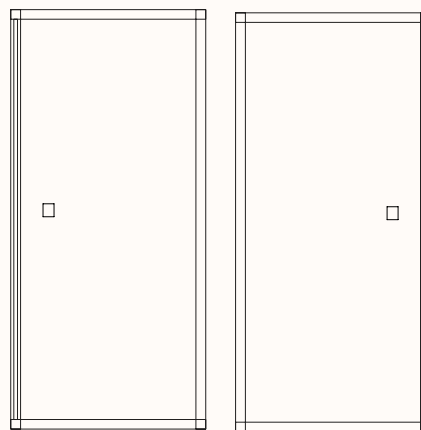

Verse roof is adaptable to sprinklers and smoke detectors.

Lighting:

Verse 1 comes with 13W Down Light and a sensor suited for a small space with three built in settings: 800lm Warm White (3000K), 850lm Neutral White (4000K), or 900lm White (5700K).

Door / Light Switch Position:

Panel: 900mmW
Switch Height: 960mm
Depth from Left/Right Side: 100mm
Switch panel opposite shelf panel

Seismic Safety:

Verse can be anchored to the floor with bolts to keep the room upright in case of seismic activity. On request only. Contact us for more information.