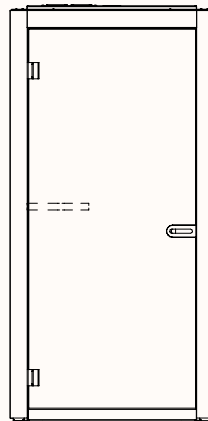

White Board or Cork Board with Black or Dark Brown Leather Strap

DIA: 600mm

Gallery Rail

White board or cork board are easily attached and relocated

Door Handle:

Latch Lever

Option 1:

RH Door (Hinge)

Shelf Panel with Power Outlet

Panel: 900mmW
 Power Outlet Height: 1130mm

Power Outlet

GPO + USBC & USBA

Verse RH Shelf

OW 710mm
 OD 330 & 180mm
 OH 36mm
 Installed Height: 1050mm

Option 2:

LH Door (Hinge)

Shelf Panel with Power Outlet

Panel: 900mmW
 Power Outlet Height: 1130mm

Power Outlet

GPO + USBC & USBA

Verse LH Shelf

OW 710mm
 OD 180 & 330mm
 OH 36mm
 Installed Height: 1050mm

Acoustics:

Verse has been tested in accordance with ISO 717-1:2004 Acoustics – Rating of sound insulation in buildings and of building elements – Airborne sound insulation.