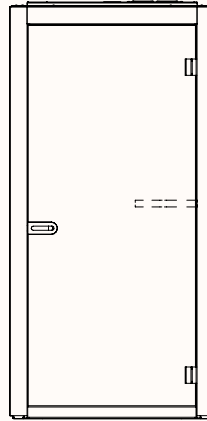

Ash ZPET_007

Olive ZPET_010

Shadow ZPET_011

Cloud ZPET_012

Dimensions:

Verse 1

OW 1080mm
 OD 1080mm
 OH 2200mm
 Internal Room Size: 900 x 900mm

Accessories:

White Board or Cork Board with Black or Dark Brown Leather Strap

DIA: 600mm

Gallery Rail

White board or cork board are easily attached and relocated

Door Handle:

Latch Lever

Option 1:

RH Door (Hinge)

Shelf Panel with Power Outlet

Panel: 900mmW
 Power Outlet Height: 1130mm

Power Outlet

GPO + USBC & USBA

Verse RH Shelf

OW 710mm
 OD 330 & 180mm
 OH 36mm
 Installed Height: 1050mm

Option 2:

LH Door (Hinge)

Shelf Panel with Power Outlet

Panel: 900mmW
 Power Outlet Height: 1130mm

Power Outlet

GPO + USBC & USBA

Verse LH Shelf

OW 710mm
 OD 180 & 330mm
 OH 36mm
 Installed Height: 1050mm

Acoustics:

Verse has been tested in accordance with ISO 717-1:2004 Acoustics – Rating of sound insulation in buildings and of building elements – Airborne sound insulation.