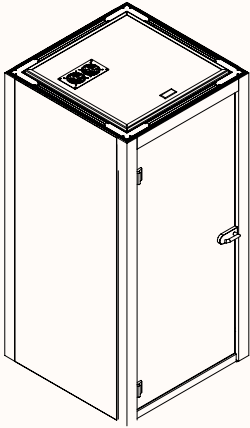

Ash ZPET_007

Olive ZPET_010

Shadow ZPET_011

Cloud ZPET_012

Dimensions:

Verse 1

OW 1080mm
 OD 1080mm
 OH 2200mm
 Internal Room Size: 900 x 900mm

Accessories:

White Board or Cork Board with Black or Dark Brown Leather Strap

DIA: 600mm

Gallery Rail

White board or cork board are easily attached and relocated

Door Handle:

Latch Lever

Option 1:

RH Door (Hinge)

Shelf Panel with Power Outlet

Panel: 900mmW
 Power Outlet Height: 1130mm

Power Outlet

GPO + USBC & USBA

Verse RH Shelf

OW 710mm
 OD 330 & 180mm
 OH 36mm
 Installed Height: 1050mm

Option 2:

LH Door (Hinge)