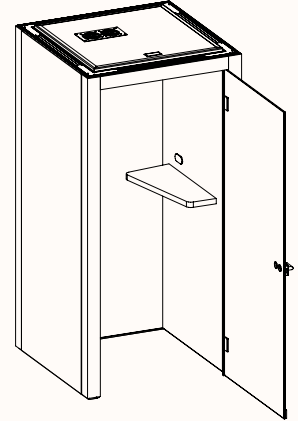

White Board or Cork Board with Black or Dark Brown Leather Strap

DIA: 600mm

Gallery Rail

White board or cork board are easily attached and relocated

Door Handle:

Latch Lever

Option 1:

RH Door (Hinge)

Shelf Panel with Power Outlet

Panel: 900mmW
 Power Outlet Height: 1130mm

Power Outlet

GPO + USBC & USBA

Verse RH Shelf

OW 710mm
 OD 330 & 180mm
 OH 36mm
 Installed Height: 1050mm

Option 2:

LH Door (Hinge)