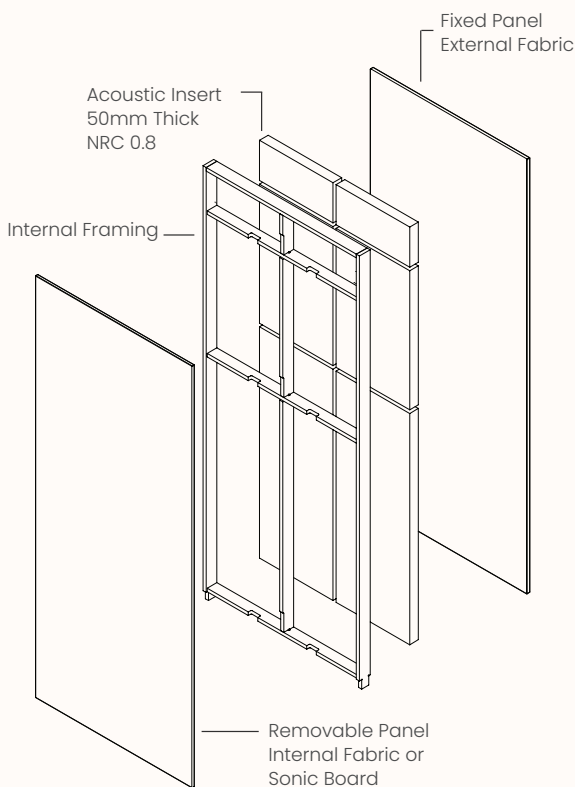

Acoustics:

Verse has been tested in accordance with ISO 717-1:2004 Acoustics – Rating of sound insulation in buildings and of building elements – Airborne sound insulation.

Independent Acoustic Testing shows that Verse can qualify for 3 Green Star Credits for acoustics and can achieve between 28-36Dw at 40dB Ambiance with a Privacy Rating of 64-74, depending on the wall type and material selected.

Normal voice conversations can be heard as a muffled sound in adjoining rooms but cannot be understood.

Verse acoustic performance is comparable to most general use office rooms.

Panel Layers:

Air Ventilation:

Verse 1 has Extraction airflow suited to small spaces, with a maximum rating of 30L/s for 1 person in the space.