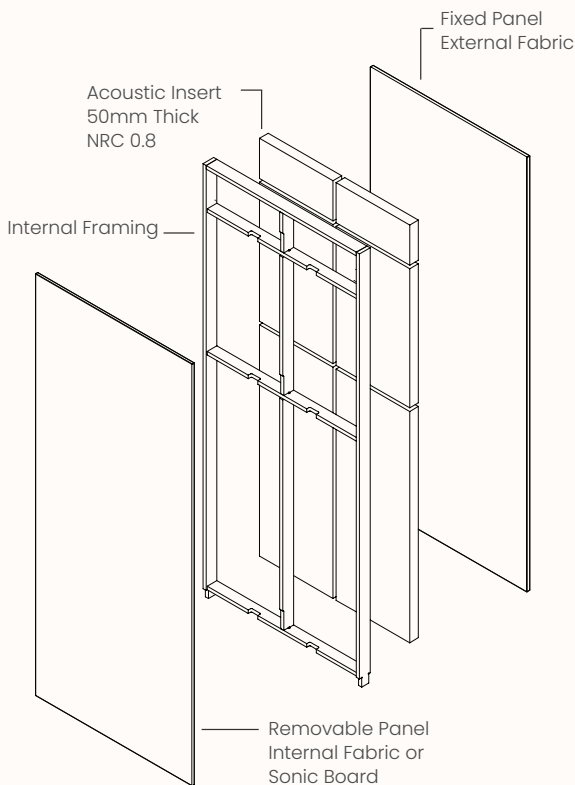

Acoustics:

Verse has been tested in accordance with ISO 717-1:2004 Acoustics – Rating of sound insulation in buildings and of building elements – Airborne sound insulation.

Independent Acoustic Testing shows that Verse can qualify for 3 Green Star Credits for acoustics and can achieve between 28-36Dw at 40dB Ambiance with a Privacy Rating of 64-74, depending on the wall type and material selected.

Normal voice conversations can be heard as a muffled sound in adjoining rooms but cannot be understood.

Verse acoustic performance is comparable to most general use office rooms.

Panel Layers:

Air Ventilation:

Verse 1 has Extraction airflow suited to small spaces, with a maximum rating of 30L/s for 1 person in the space.