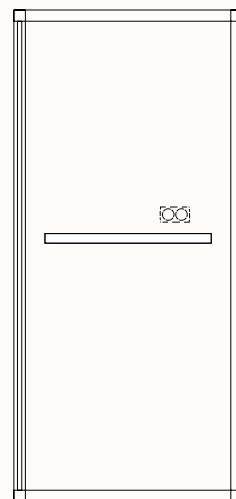

Carpet:

Interface Reflex Coral

Dimensions:

Verse 1

OW 1080mm
 OD 1080mm
 OH 2200mm
 Internal Room Size: 900 x 900mm

Accessories:

White Board or Cork Board with Black or Dark Brown Leather Strap

DIA: 600mm

Gallery Rail

White board or cork board are easily attached and relocated

Option 1:

Door with RH Handle

Shelf Panel with Power Outlet

Panel: 900mmW
 Power Outlet Height: 1130mm

— GPO
 — Shelf

— Booth Floor

Power Outlet

GPO + USBC & USBA

Verse LH Shelf

OW 710mm
 OD 180 & 330mm
 OH 36mm
 Installed Height: 1050mm

Option 2:

Door with LH Handle

Shelf Panel with Power Outlet

Panel: 900mmW
 Power Outlet Height: 1130mm