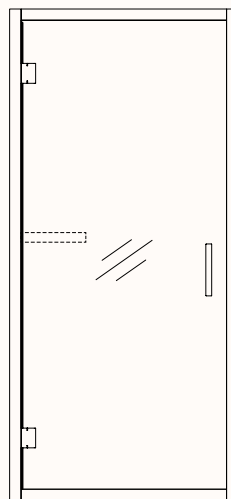

Carpet:

Interface Reflex Coral

Dimensions:

Verse 1

OW 1080mm
 OD 1080mm
 OH 2200mm
 Internal Room Size: 900 x 900mm

Accessories:

White Board or Cork Board with Black or Dark Brown Leather Strap

DIA: 600mm

Gallery Rail

White board or cork board are easily attached and relocated

Option 1:

Door with RH Handle

Shelf Panel with Power Outlet

Panel: 900mmW
 Power Outlet Height: 1130mm

— GPO
 — Shelf

— Booth Floor

Power Outlet

GPO + USBC & USBA

Verse LH Shelf

OW 710mm
 OD 180 & 330mm
 OH 36mm
 Installed Height: 1050mm

Option 2:

Door with LH Handle

Shelf Panel with Power Outlet

Panel: 900mmW
 Power Outlet Height: 1130mm