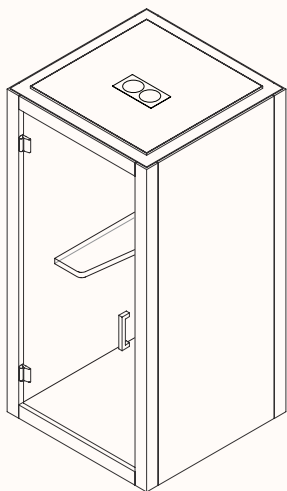

Carpet:

Interface Reflex Coral

Dimensions:

Verse 1

OW 1080mm
 OD 1080mm
 OH 2200mm
 Internal Room Size: 900 x 900mm

Accessories:

White Board or Cork Board with Black or Dark Brown Leather Strap

DIA: 600mm

Gallery Rail

White board or cork board are easily attached and relocated

Option 1:

Door with RH Handle

Shelf Panel with Power Outlet

Panel: 900mmW
 Power Outlet Height: 1130mm

— GPO
 — Shelf

— Booth Floor