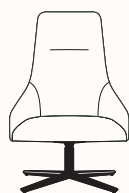

zenithinteriors.com

ALYA 4-star Lounge Chair

Zenith

Features:

Defined by its comfort and refined aesthetic, the Alya lounge chair features a generously upholstered seat that invites relaxation. Its enveloping form is available in a variety of upholstery finishes, paired with either metal or timber bases.

A floor-length upholstered version, offered with fixed or 360-degree swivel options, enhances its versatility making it equally suited to residential settings and contemporary workplace environments.

Design: ANDREU WORLD

Warranty: 10 years

Options:

- Tilting mechanism

Dimensions

ALYA high back BU1520

OW 750mm
OD 800mm
SH 430mm
AH 480mm
OH 1100mm

ALYA low back BU1523

OW 720mm
OD 720mm
SH 430mm
OH 800mm

Materials:

Base: Aluminium

Seat: Upholstered

Finishes:

Base:

Polished aluminum, white or black powder coat.

Seat:

Upholstered in Andreu World select fabrics.
Please refer to Andreu world fabrics specification