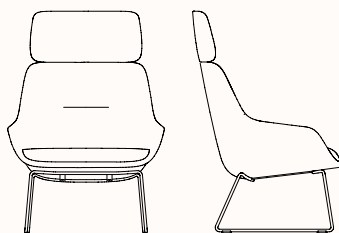

zenithinteriors.com

JAC Sled Lounge

Zenith

Features:

Soft and plush, JAC lounge chair welcomes you to an open and spacious seating experience. With clean lines and gentle contours, the lounge chair embodies refinement and modern luxury, whilst providing a superior level of softness and comfort. The inviting lounge chair brings a sense of warmth and richness to the workplace.

Powder coat: (Fine Textured)

Dimensions

Lounge Chair with Sled Base

OW 770mm
OD 740mm
SH 420mm
OH 840mm

Lounge Chair with Sled Base and Headrest

OW 770mm
OD 740mm
SH 420mm
OH 1090mm