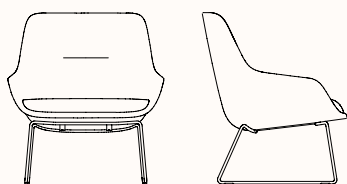

zenithinteriors.com

JAC Sled Lounge

Zenith

Features:

Soft and plush, JAC lounge chair welcomes you to an open and spacious seating experience. With clean lines and gentle contours, the lounge chair embodies refinement and modern luxury, whilst providing a superior level of softness and comfort. The inviting lounge chair brings a sense of warmth and richness to the workplace.

(Two-tone fabric upholstery - piping to match external tone)

Refer to Zenith house fabric/leather specification for options

Sled Base: Powder coated in Zenith house Fine Texture range
Stock colours & models may vary

Powder coat: (Fine Textured)

Dimensions

Lounge Chair with Sled Base

OW 770mm
OD 740mm
SH 420mm
OH 840mm

Lounge Chair with Sled Base and Headrest

OW 770mm
OD 740mm
SH 420mm
OH 1090mm