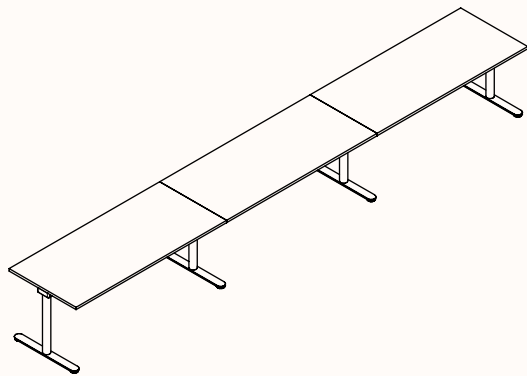

180 DEGREE CONFIGS - RUNS

Length Range per desk:	1200-2400mm
Depth Range:	600-900mm
Height Range:	720-1200 (Electric Adjust Single Stage) 620-1230 (Electric Adjust 2 Stage) 720mm and 750mm (Fixed Height) *Available in Fixed Height only

Note: Height range includes 25mm worktop

Run of 3*