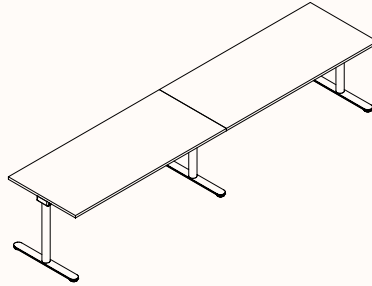

180 DEGREE CONFIGS - RUNS

Length Range per desk:	1200-2400mm
Depth Range:	600-900mm
Height Range:	720-1200 (Electric Adjust Single Stage) 620-1230 (Electric Adjust 2 Stage) 720mm and 750mm (Fixed Height) *Available in Fixed Height only

Note: Height range includes 25mm worktop

Run of 2*