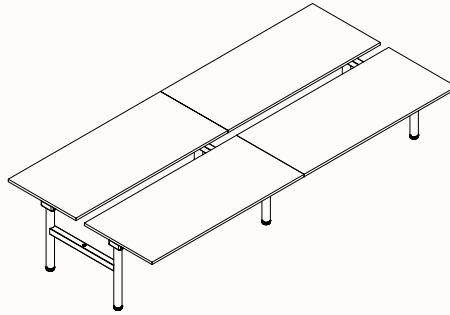

180 DEGREE CONFIGS - PODS

Length Range per desk:	1200-2400mm
Depth Range:	600-900mm
Overall Depth:	1225-1890mm
Height Range:	720-1200 (Electric Adjust Single Stage) 620-1230 (Electric Adjust 2 Stage) 720mm and 750mm (Fixed Height) *Available in Fixed Height only

Note: Height range includes 25mm worktop

Pod of 4*