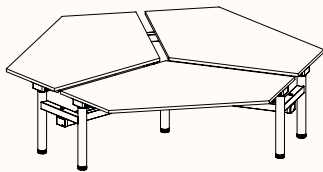

PIE SHAPE CONFIGS - PODS

Tri-Pod 3

Worktop Length: 1100mm-1300mm
Worktop Depth: 500mm-600mm
Overall Depth: 1025mm-1300mm
Height Range: 720-1200 (Electric Adjust Single Stage)
620-1230 (Electric Adjust 2 Stage)
720mm and 750mm (Fixed Height)

Note: Height range includes 25mm worktop