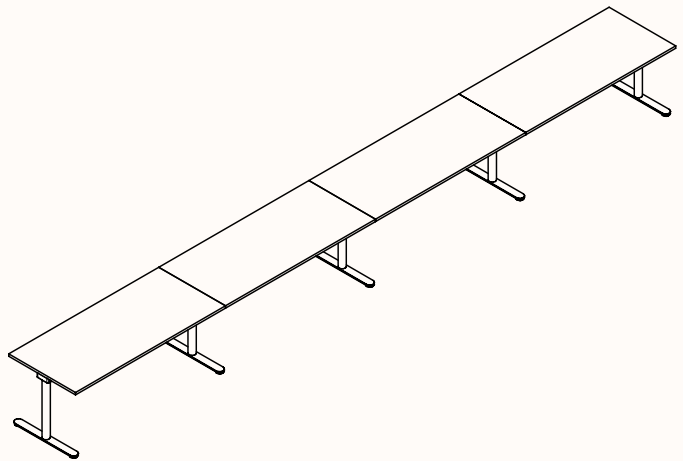

## 180 DEGREE CONFIGS - RUNS

Length Range per desk:	1200-2400mm
Depth Range:	600-900mm
Height Range:	720-1200 (Electric Adjust Single Stage) 620-1230 (Electric Adjust 2 Stage) 720mm and 750mm (Fixed Height) *Available in Fixed Height only

Note: Height range includes 25mm worktop

**180 Degree**

**Run of 2\***

**Run of 3\***

**Run of 4\***

## 180 DEGREE CONFIGS - PODS

Length Range per desk:	1200-2400mm
Depth Range:	600-900mm
Overall Depth:	1225-1890mm
Height Range:	720-1200 (Electric Adjust Single Stage) 620-1230 (Electric Adjust 2 Stage) 720mm and 750mm (Fixed Height) *Available in Fixed Height only