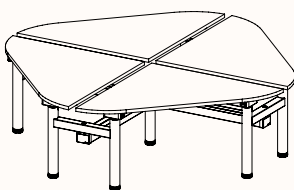

SQR-Pod 4

Worktop Length: 1100mm-1300mm
Worktop gap: 25-100mm
Height Range: 720-1200 (Electric Adjust Single Stage)
620-1230 (Electric Adjust 2 Stage)
720mm and 750mm (Fixed Height)

Note: Height range includes 25mm worktop