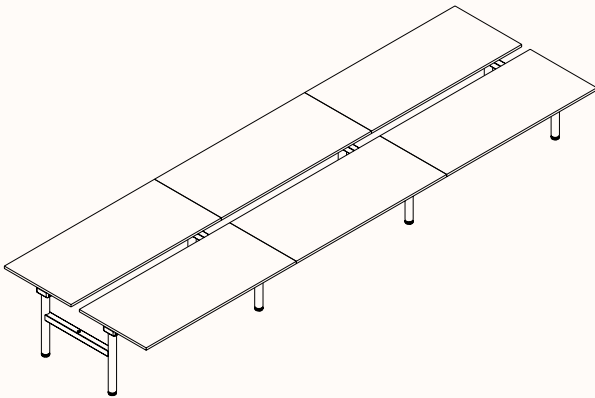

180 DEGREE CONFIGS - PODS

Length Range per desk:	1200-2400mm
Depth Range:	600-900mm
Overall Depth:	1225-1890mm
Height Range:	720-1200 (Electric Adjust Single Stage) 620-1230 (Electric Adjust 2 Stage) 720mm and 750mm (Fixed Height) *Available in Fixed Height only

Note: Height range includes 25mm worktop

Pod of 6*