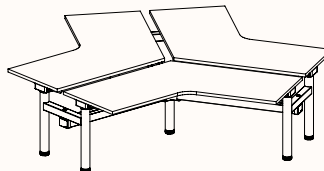

120-Pod 3

Worktop Length: 1100mm-1300mm
Worktop Depth: 600mm-750mm
Overall Depth: 1225mm-1600mm
Height Range: 720-1200 (Electric Adjust Single Stage)
620-1230 (Electric Adjust 2 Stage)
720mm and 750mm (Fixed Height)

Note: Height range includes 25mm worktop