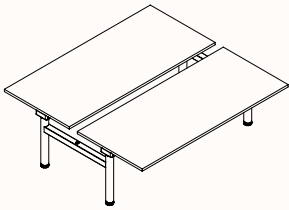

180 DEGREE CONFIGS - PODS

Length Range per desk:	1200-2400mm
Depth Range:	600-900mm
Overall Depth:	1225-1890mm
Height Range:	720-1200 (Electric Adjust Single Stage) 620-1230 (Electric Adjust 2 Stage) 720mm and 750mm (Fixed Height) *Available in Fixed Height only

Note: Height range includes 25mm worktop

Pod of 2