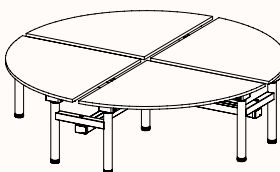

RND-Pod 4

Worktop Length: 1100mm-1250mm
Worktop gap: 25-100mm
Height Range: 720-1200 (Electric Adjust Single Stage)
620-1230 (Electric Adjust 2 Stage)
720mm and 750mm (Fixed Height)

Note: Height range includes 25mm worktop