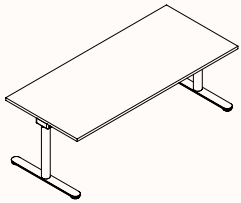

180 DEGREE CONFIGS - RUNS

Length Range per desk:	1200-2400mm
Depth Range:	600-900mm
Height Range:	720-1200 (Electric Adjust Single Stage) 620-1230 (Electric Adjust 2 Stage) 720mm and 750mm (Fixed Height) *Available in Fixed Height only

Note: Height range includes 25mm worktop

180 Degree