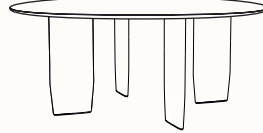

Available in both dining and meeting versions, it comes with a round top in three sizes and a rectangular top in three widths, making it a versatile solution for a range of spaces.

Design: ANDREU WORLD

Table Top:

Finished in Oak

Refer to Andreu World finishes specification

Dimensions

**ORA Dining
ME6544**

DIA 700mm
OH 750mm

**ORA Dining
ME6545**

DIA 800mm
OH 750mm

**ORA Dining
ME6546**

DIA 900mm
OH 750mm

**ORA Dining
ME6547**

DIA 1000mm
OH 750mm

**ORA Dining
ME6550**

DIA 1500mm
OH 750mm

**ORA Dining
ME6553**

DIA 1800mm
OH 750mm

**ORA Dining
ME6554**

DIA 2000mm
OH 750mm

**ORA Dining
ME6540**

OW 1800mm
OD 1200mm
OH 750mm

**ORA Dining
ME6541**

OW 2000mm
OD 1200mm
OH 750mm

**ORA Dining
ME6542**

OW 2400mm
OD 1200mm
OH 750mm