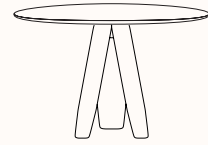

ORU Table

Features:

Formal beauty designed for the circular economy, the Oru Table expresses a refined balance of craftsmanship and detail through soft, rounded, and carefully considered geometries. This eco-designed collection is created with sustainability in mind, offering a minimal carbon footprint and ensuring all components can be easily separated and recycled at the end of their life cycle.

Available in both dining and meeting versions, it comes with a round top in three sizes and a rectangular top in three widths, making it a versatile solution for a range of spaces.

Design: ANDREU WORLD

Table Top:

Finished in Oak

Refer to Andreu World finishes specification

Dimensions

**ORA Dining
ME6544**

DIA 700mm
OH 750mm

**ORA Dining
ME6545**

DIA 800mm
OH 750mm

**ORA Dining
ME6546**

DIA 900mm
OH 750mm

**ORA Dining
ME6547**

DIA 1000mm
OH 750mm

**ORA Dining
ME6550**

DIA 1500mm
OH 750mm

**ORA Dining
ME6553**

DIA 1800mm
OH 750mm