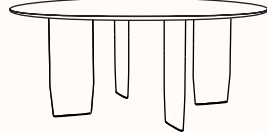

Available in both dining and meeting versions, it comes with a round top in three sizes and a rectangular top in three widths, making it a versatile solution for a range of spaces.

Design: ANDREU WORLD

Table Top:

Finished in Oak

Refer to Andreu World finishes specification

Dimensions

**ORA Dining
ME6544**

DIA 700mm
OH 750mm

**ORA Dining
ME6545**

DIA 800mm
OH 750mm

**ORA Dining
ME6546**

DIA 900mm
OH 750mm

**ORA Dining
ME6547**

DIA 1000mm
OH 750mm

**ORA Dining
ME6550**

DIA 1500mm
OH 750mm

**ORA Dining
ME6553**

DIA 1800mm
OH 750mm

**ORA Dining
ME6554**

DIA 2000mm
OH 750mm

**ORA Dining
ME6540**

OW 1800mm
OD 1200mm
OH 750mm

**ORA Dining
ME6541**

OW 2000mm
OD 1200mm
OH 750mm

**ORA Dining
ME6542**

OW 2400mm
OD 1200mm
OH 750mm