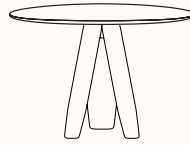

ORU Table

Features:

Formal beauty designed for the circular economy, the Oru Table expresses a refined balance of craftsmanship and detail through soft, rounded, and carefully considered geometries. This eco-designed collection is created with sustainability in mind, offering a minimal carbon footprint and ensuring all components can be easily separated and recycled at the end of their life cycle.

Available in both dining and meeting versions, it comes with a round top in three sizes and a rectangular top in three widths, making it a versatile solution for a range of spaces.

Design: ANDREU WORLD

Table Top:

Finished in Oak

Refer to Andreu World finishes specification

Dimensions

**ORA Dining
ME6544**

DIA 700mm
OH 750mm

**ORA Dining
ME6545**

DIA 800mm
OH 750mm

**ORA Dining
ME6546**

DIA 900mm
OH 750mm

**ORA Dining
ME6547**

DIA 1000mm
OH 750mm

**ORA Dining
ME6550**

DIA 1500mm
OH 750mm

**ORA Dining
ME6553**

DIA 1800mm
OH 750mm