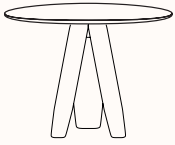

ORU Table

Features:

Formal beauty designed for the circular economy, the Oru Table expresses a refined balance of craftsmanship and detail through soft, rounded, and carefully considered geometries. This eco-designed collection is created with sustainability in mind, offering a minimal carbon footprint and ensuring all components can be easily separated and recycled at the end of their life cycle.

Available in both dining and meeting versions, it comes with a round top in three sizes and a rectangular top in three widths, making it a versatile solution for a range of spaces.

Design: ANDREU WORLD

Table Top:

Finished in Oak

Refer to Andreu World finishes specification

Dimensions

**ORA Dining
ME6544**

DIA 700mm
OH 750mm

**ORA Dining
ME6545**

DIA 800mm
OH 750mm

**ORA Dining
ME6546**

DIA 900mm
OH 750mm

**ORA Dining
ME6547**

DIA 1000mm
OH 750mm

**ORA Dining
ME6550**

DIA 1500mm
OH 750mm

**ORA Dining
ME6553**

DIA 1800mm
OH 750mm