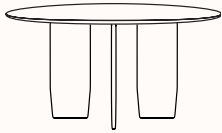

Available in both dining and meeting versions, it comes with a round top in three sizes and a rectangular top in three widths, making it a versatile solution for a range of spaces.

Design: ANDREU WORLD

Table Top:

Finished in Oak

Refer to Andreu World finishes specification

Dimensions

**ORA Dining
ME6544**

DIA 700mm
OH 750mm

**ORA Dining
ME6545**

DIA 800mm
OH 750mm

**ORA Dining
ME6546**

DIA 900mm
OH 750mm

**ORA Dining
ME6547**

DIA 1000mm
OH 750mm

**ORA Dining
ME6550**

DIA 1500mm
OH 750mm

**ORA Dining
ME6553**

DIA 1800mm
OH 750mm

**ORA Dining
ME6554**

DIA 2000mm
OH 750mm

**ORA Dining
ME6540**

OW 1800mm
OD 1200mm
OH 750mm

**ORA Dining
ME6541**

OW 2000mm
OD 1200mm
OH 750mm

**ORA Dining
ME6542**

OW 2400mm
OD 1200mm
OH 750mm