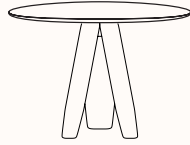

ORU Table

Features:

Formal beauty designed for the circular economy, the Oru Table expresses a refined balance of craftsmanship and detail through soft, rounded, and carefully considered geometries. This eco-designed collection is created with sustainability in mind, offering a minimal carbon footprint and ensuring all components can be easily separated and recycled at the end of their life cycle.

Available in both dining and meeting versions, it comes with a round top in three sizes and a rectangular top in three widths, making it a versatile solution for a range of spaces.

Design: ANDREU WORLD

Table Top:

Finished in Oak

Refer to Andreu World finishes specification

Dimensions

**ORA Dining
ME6544**

DIA 700mm
OH 750mm

**ORA Dining
ME6545**

DIA 800mm
OH 750mm

**ORA Dining
ME6546**

DIA 900mm
OH 750mm

**ORA Dining
ME6547**

DIA 1000mm
OH 750mm

**ORA Dining
ME6550**

DIA 1500mm
OH 750mm

**ORA Dining
ME6553**

DIA 1800mm
OH 750mm