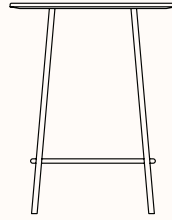

PINO Table

Features:

Pino is a truly unique form with a characteristic soft hexagonal hoop supporting a gently sculpted sling of seating wires.

Pino Table is 100% in Melbourne, Australia

Options:

- Coffee Table
- Side Table
- Bar Table
- Cafe Table

Mint
Gloss

Blush
Gloss

Persimmon
Gloss

Roma
Gloss

Claret
Gloss

Dimensions

Pino Coffee Table

TW 750mm
TD 750mm
OH 380mm

Pino Side Table

TW 378mm
TD 378mm
OH 480mm

Pino Bar Table

TW 750mm
TD 750mm
OH 1050mm

Pino Cafe Table

TW 750mm
TD 750mm
OH 730mm