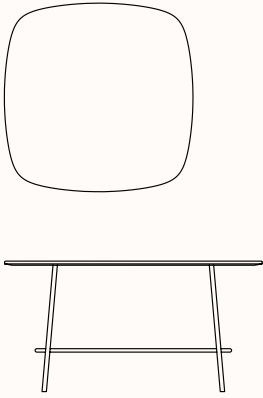

PINO Table

Features:

Pino is a truly unique form with a characteristic soft hexagonal hoop supporting a gently sculpted sling of seating wires.

Pino Table is 100% in Melbourne, Australia

Options:

- Coffee Table
- Side Table
- Bar Table
- Cafe Table

Mint
Gloss

Blush
Gloss

Persimmon
Gloss

Roma
Gloss

Claret
Gloss

Dimensions

Pino Coffee Table

TW 750mm
TD 750mm
OH 380mm

Pino Side Table

TW 378mm
TD 378mm
OH 480mm

Pino Bar Table

TW 750mm
TD 750mm
OH 1050mm

Pino Cafe Table

TW 750mm
TD 750mm
OH 730mm