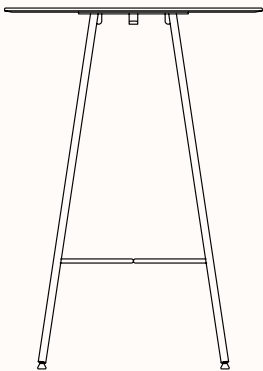

PINO Table

Features:

Pino is a truly unique form with a characteristic soft hexagonal hoop supporting a gently sculpted sling of seating wires.

Pino Table is 100% in Melbourne, Australia

Options:

- Coffee Table
- Side Table
- Bar Table
- Cafe Table

Mint
Gloss

Blush
Gloss

Persimmon
Gloss

Roma
Gloss

Claret
Gloss

Dimensions

Pino Coffee Table

TW 750mm
TD 750mm
OH 380mm

Pino Side Table

TW 378mm
TD 378mm
OH 480mm

Pino Bar Table

TW 750mm
TD 750mm
OH 1050mm

Pino Cafe Table

TW 750mm
TD 750mm
OH 730mm