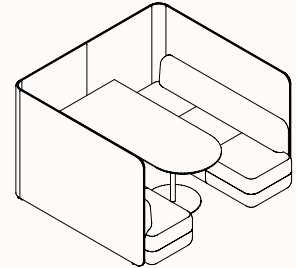

25mm Standard Laminate

Refer to Zenith Standard Laminate Specification

Leg & Disc Base (fine texture)

Black
(ZPC003)

Cool White
(ZPC007)

Dimensions

Meet Small Low

OW 2070mm
SD 500mm
OD 785mm
SH 450mm
OH 800mm

Table:

W 700mm
D 600mm
H 720mm
(750mm Asia only)

Meet Medium Low

OW 2170mm
SD 500mm
OD 1435mm
SH 450mm
OH 800mm

Table:

W 800mm
D 1200mm
H 720mm
(750mm Asia only)

Meet Large Low

OW 2170mm
SD 500mm
OD 2035mm
SH 450mm
OH 800mm

Table:

W 800mm
D 1800mm
H 720mm
(750mm Asia only)

Meet Small High

OW 2070mm
SD 500mm
OD 785mm
SH 450mm
OH 1200/1375mm

Table:

W 700mm
D 600mm
H 720mm
(750mm Asia only)

Meet Medium High

OW 2170mm
SD 500mm
OD 1435mm
SH 450mm
OH 1200/1375mm

Table:

W 800mm
D 1200mm
H 720mm
(750mm Asia only)

Meet Large High

OW 2170mm
SD 500mm
OD 2035mm
SH 450mm
OH 1200/1375mm

Table:

W 800mm
D 1800mm
H 720mm
(750mm Asia only)

Table Power Locations:

Meet Small