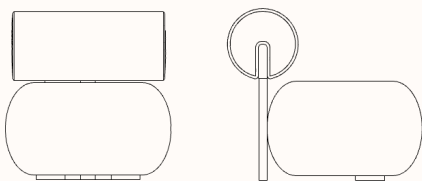

Sunbrella Savane Upholstery:

Whisper
J349

Coconut
J233

Thermotreated Ash:

Ash

Dimensions

HIPPO Lounge Chair

OW 700mm

OD 835mm

SH 410mm

OH 700mm

Upholstered Backrest DIA 290mm