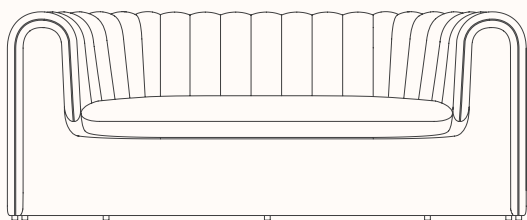

REMNANT Sofa

Zenith

Features:

The essence of this design is characterized by the perfect fusion between industrial curiosity to find new constructive forms, the warmth provided by the artisan work of the upholsterer, the elegance of the design and its impeccable details.

Remnant is part of the Museo Collection.

Design: NOTE DESIGN STUDIO for SANCAL

Warranty: 5 years

Dimensions:

Sofa

347.11.U

OW 1830mm

OD 850mm

SH 420mm

OH 730mm

Finishes:

Upholstered in fabric categories:

- Sancal category 2 - Atlantic (112)
- Sancal category 3 - 132, 139, 141, 143
- Sancal category 4 - Facet 2 (107.2), 142
- Sancal category 5 - 128, 129, 133.2, 134, 145
- Sancal category 6 - 115, 119
- Sancal category 7 - 116, 127, 130, 131, 136, Rift (124)
- Sancal category 8 - 144
- Sancal category 9 - Fiesta
- Sancal category 10 - 137