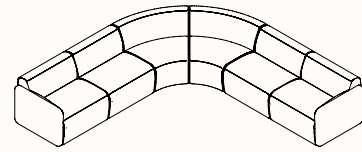

Lounge 2 Seater (2 Pieces)

OW 1950mm
OD 935mm
OH 770mm

1x 900 Lounge Arm LH
1x 900 Lounge Arm RH
(2 Pax)

Lounge 3 Seater (3 Pieces)

OW 2850mm
OD 950mm
OH 770mm

1x 900 Lounge, 1x 900 Lounge Arm LH,
1x 900 Lounge Arm RH
(3 Pax)

Lounge - L Shaped (5 Pieces)

OW 2775mm
OD 2775mm
OH 770mm

2x 900 Lounge, 1x 900 Lounge Arm LH,
1x 900 Lounge Arm RH, 1x Corner Lounge
(4 Pax)

Lounge - Semi Circle (4 Pieces)

OW 3250mm
OD 1630mm
OH 770mm

4x Concave Lounge
(4 Pax)

Lounge - Curved L Shaped (6 Pieces)

OW 3500mm
OD 3500mm
OH 770mm

2x 900 Lounge, 1x 900 Lounge Arm LH,
1x 900 Lounge Arm RH, 2x Concave Lounge
(6 Pax)

Lounge - U Shaped (10 Pieces)

OW 4650mm
OD 3030mm
OH 770mm

6x 700 Lounge, 4x Concave Lounge
(10 Pax)

Curved Lounge (2 Pieces)

OW 3140mm
OD 1110mm
OH 770mm

1x Curved End RH, 1x Curved End LH
(4 Pax)

Curved Lounge (3 Pieces)

OW 3680mm
OD 1600mm
OH 770mm

1x Curved End RH, 1x Curved End LH,
1x Concave Lounge
(5 Pax)