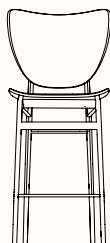

## Features:

Elephant Stool has been designed with a sculptural wood base and a gently soft curved back that gently curves around the body.

With comfort as the starting point in the design the soft lines and embracing expression brings character and life into any interior setting.

## Options:

- Front or full upholstery
- Upholstered seat pad
- Glides available in plastic or felt
- Replaceable seat pad and back pad

**Design:** KRISTIAN SOFUS HANSEN & TOMMY HYLDAHL for NORR11

**Warranty:** 5 years

## Dimensions

### Counter Height 650

OW 460mm  
OD 520mm  
SH\* 650mm  
OH 1010mm