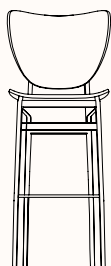

## Features:

Elephant Stool has been designed with a sculptural wood base and a gently soft curved back that gently curves around the body.

With comfort as the starting point in the design the soft lines and embracing expression brings character and life into any interior setting.

## Options:

- Front or full upholstery
- Upholstered seat pad
- Glides available in plastic or felt
- Replaceable seat pad and back pad

**Design:** KRISTIAN SOFUS HANSEN & TOMMY HYLDAHL for NORR11

**Warranty:** 5 years

## Dimensions

### Counter Height 650

OW 460mm  
OD 520mm  
SH\* 650mm  
OH 1010mm