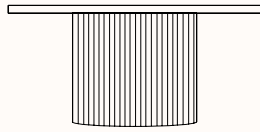

Ridge Coffee Table 1000

Base DIA 500mm
OH 400mm
Top DIA 1000mm