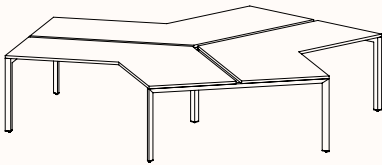

180 Degree

180 Degree Single

Width Range: 1200 - 2700mm

Length Range: 1200 - 2700mm

Depth Range: 600 - 900mm

Height Range: 720mm (Fixed Height)

610 - 788mm (Tech Adjust)

Run of 2

Run of 3

Run of 4

Run of 5

Run of 6

180 Degree

Pod of 2

**Pod of 4
With Standard Shared Leg**

**Pod of 6
With Standard Shared Leg**

**Pod of 8
With Standard Shared Leg**

**Pod of 10
With Standard Shared Leg**

**Pod of 12
With Standard Shared Leg**

120 Degree

120 Degree

Width Range: 1200 - 1800mm
Length Range: 1200 - 1800mm
Depth Range: 600 - 900mm
Height Range: 720mm (Fixed Height)
610 - 788mm (Tech Adjust)

120 Degree U-Shape

Pod of 3

Pod of 6

Pod of 9

90 Degree

3 End Left Hand

Width Range: 1200 - 2700mm

Length Range: 1200 - 2700mm