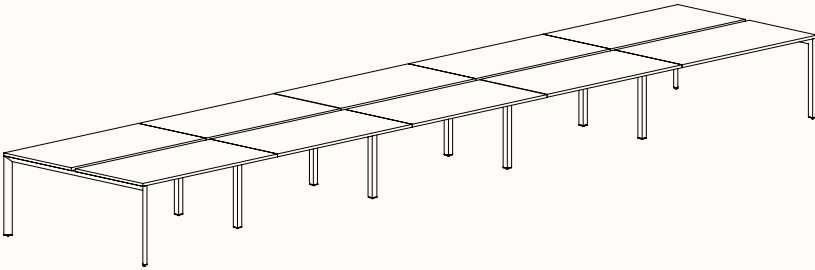

180 Degree

180 Degree Single

Width Range: 1200 - 2700mm

Length Range: 1200 - 2700mm

Depth Range: 600 - 900mm

Height Range: 720mm (Fixed Height)

610 - 788mm (Tech Adjust)

Run of 2

Run of 3

Run of 4

Run of 5

Run of 6

180 Degree

Pod of 2

**Pod of 4
With Standard Shared Leg**

**Pod of 6
With Standard Shared Leg**

**Pod of 8
With Standard Shared Leg**

**Pod of 10
With Standard Shared Leg**

**Pod of 12
With Standard Shared Leg**

120 Degree

120 Degree

Width Range: 1200 - 1800mm
Length Range: 1200 - 1800mm
Depth Range: 600 - 900mm
Height Range: 720mm (Fixed Height)
610 - 788mm (Tech Adjust)

120 Degree U-Shape

Pod of 3

Pod of 6

Pod of 9

90 Degree

3 End Left Hand

Width Range: 1200 - 2700mm

Length Range: 1200 - 2700mm