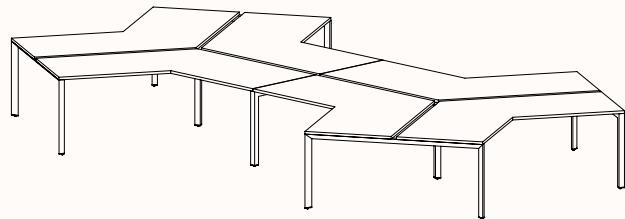

180 Degree

180 Degree Single

Width Range: 1200 - 2700mm

Length Range: 1200 - 2700mm

Depth Range: 600 - 900mm

Height Range: 720mm (Fixed Height)

610 - 788mm (Tech Adjust)

Run of 2

Run of 3

Run of 4

Run of 5

Run of 6

180 Degree

Pod of 2

**Pod of 4
With Standard Shared Leg**

**Pod of 6
With Standard Shared Leg**

**Pod of 8
With Standard Shared Leg**

**Pod of 10
With Standard Shared Leg**

**Pod of 12
With Standard Shared Leg**

120 Degree

120 Degree

Width Range: 1200 - 1800mm
Length Range: 1200 - 1800mm
Depth Range: 600 - 900mm
Height Range: 720mm (Fixed Height)
610 - 788mm (Tech Adjust)

120 Degree U-Shape

Pod of 3

Pod of 6

Pod of 9

90 Degree

3 End Left Hand

Width Range: 1200 - 2700mm

Length Range: 1200 - 2700mm