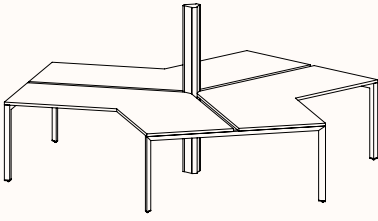

120 Degree Hex Post

Pod of 3 with Hex Post