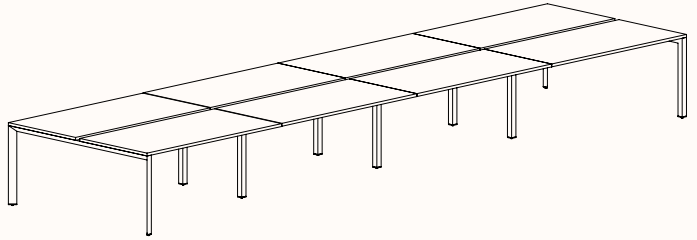

180 Degree

180 Degree Single

Width Range: 1200 - 2700mm

Length Range: 1200 - 2700mm

Depth Range: 600 - 900mm

Height Range: 720mm (Fixed Height)

610 - 788mm (Tech Adjust)

Run of 2

Run of 3

Run of 4

Run of 5

Run of 6

180 Degree

Pod of 2

**Pod of 4
With Standard Shared Leg**

**Pod of 6
With Standard Shared Leg**

**Pod of 8
With Standard Shared Leg**

**Pod of 10
With Standard Shared Leg**

**Pod of 12
With Standard Shared Leg**

120 Degree

120 Degree

Width Range: 1200 - 1800mm
Length Range: 1200 - 1800mm
Depth Range: 600 - 900mm
Height Range: 720mm (Fixed Height)
610 - 788mm (Tech Adjust)

120 Degree U-Shape

Pod of 3

Pod of 6

Pod of 9

90 Degree

3 End Left Hand

Width Range: 1200 - 2700mm

Length Range: 1200 - 2700mm