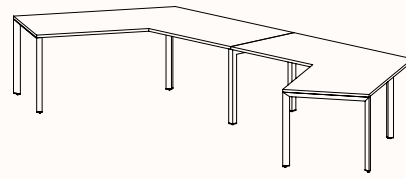

180 Degree

180 Degree Single

Width Range: 1200 - 2700mm

Length Range: 1200 - 2700mm

Depth Range: 600 - 900mm

Height Range: 720mm (Fixed Height)

610 - 788mm (Tech Adjust)

Run of 2

Run of 3

Run of 4

Run of 5

Run of 6

180 Degree

Pod of 2

**Pod of 4
With Standard Shared Leg**

**Pod of 6
With Standard Shared Leg**

**Pod of 8
With Standard Shared Leg**

**Pod of 10
With Standard Shared Leg**

**Pod of 12
With Standard Shared Leg**

120 Degree

120 Degree

Width Range: 1200 - 1800mm
Length Range: 1200 - 1800mm
Depth Range: 600 - 900mm
Height Range: 720mm (Fixed Height)
610 - 788mm (Tech Adjust)

120 Degree U-Shape

Pod of 3

Pod of 6

Pod of 9

90 Degree

3 End Left Hand

Width Range: 1200 - 2700mm

Length Range: 1200 - 2700mm