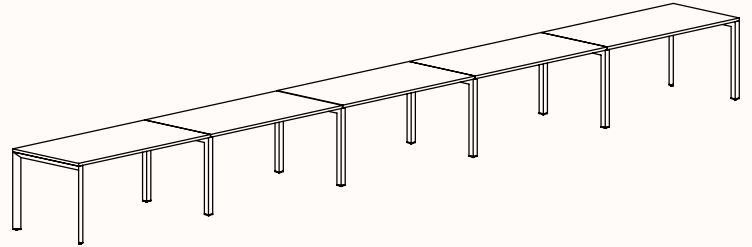

zenithinteriors.com

SILHOUETTE Workstation

Zenith

Features:

Silhouette provides flexibility and contemporary design elements offering elegance and simplicity as a workstation.

Bench tops take on a floating appearance, the triangular profile gives a purposeful stance, while the slim silhouetted under frame provides an airy atmosphere so forget that below work surface clutter too, we believe floor space is for the user.

180 Degree

180 Degree Single

Width Range: 1200 - 2700mm

Length Range: 1200 - 2700mm

Depth Range: 600 - 900mm

Height Range: 720mm (Fixed Height)

610 - 788mm (Tech Adjust)

Run of 2

Run of 3

Run of 4

Run of 5

Run of 6

180 Degree

Pod of 2

**Pod of 4
With Standard Shared Leg**

**Pod of 6
With Standard Shared Leg**

**Pod of 8
With Standard Shared Leg**

**Pod of 10
With Standard Shared Leg**

**Pod of 12
With Standard Shared Leg**

120 Degree

120 Degree

Width Range: 1200 - 1800mm
Length Range: 1200 - 1800mm
Depth Range: 600 - 900mm
Height Range: 720mm (Fixed Height)
610 - 788mm (Tech Adjust)