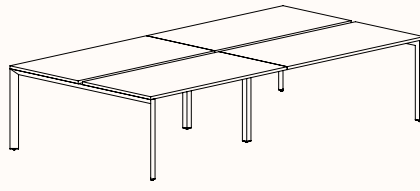

180 Degree

180 Degree Single

Width Range: 1200 - 2700mm

Length Range: 1200 - 2700mm

Depth Range: 600 - 900mm

Height Range: 720mm (Fixed Height)

610 - 788mm (Tech Adjust)

Run of 2

Run of 3

Run of 4

Run of 5

Run of 6

180 Degree

Pod of 2

**Pod of 4
With Standard Shared Leg**

**Pod of 6
With Standard Shared Leg**

**Pod of 8
With Standard Shared Leg**

**Pod of 10
With Standard Shared Leg**

**Pod of 12
With Standard Shared Leg**

120 Degree

120 Degree

Width Range: 1200 - 1800mm
Length Range: 1200 - 1800mm
Depth Range: 600 - 900mm
Height Range: 720mm (Fixed Height)
610 - 788mm (Tech Adjust)