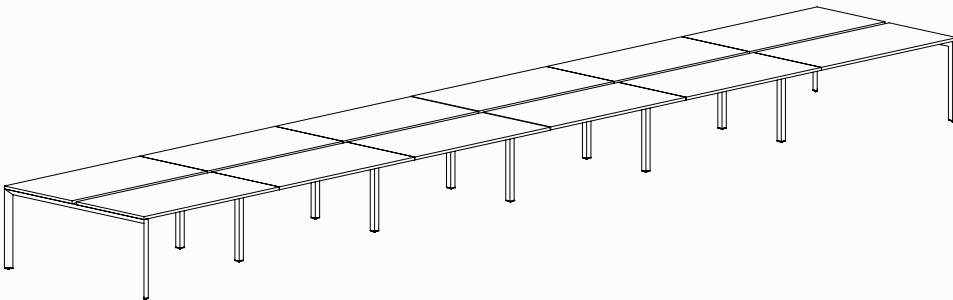

180 Degree

180 Degree Single

Width Range: 1200 - 2700mm

Length Range: 1200 - 2700mm

Depth Range: 600 - 900mm

Height Range: 720mm (Fixed Height)

610 - 788mm (Tech Adjust)

Run of 2

Run of 3

Run of 4

Run of 5

Run of 6

180 Degree

Pod of 2

**Pod of 4
With Standard Shared Leg**

**Pod of 6
With Standard Shared Leg**

**Pod of 8
With Standard Shared Leg**

**Pod of 10
With Standard Shared Leg**

**Pod of 12
With Standard Shared Leg**

120 Degree

120 Degree

Width Range: 1200 - 1800mm
Length Range: 1200 - 1800mm
Depth Range: 600 - 900mm
Height Range: 720mm (Fixed Height)
610 - 788mm (Tech Adjust)

120 Degree U-Shape

Pod of 3

Pod of 6

Pod of 9

90 Degree

3 End Left Hand

Width Range: 1200 - 2700mm

Length Range: 1200 - 2700mm