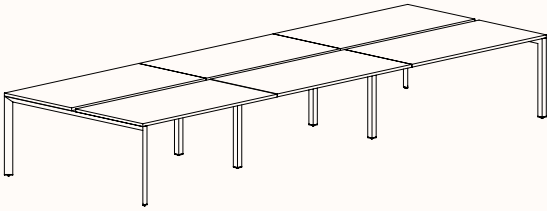

180 Degree

180 Degree Single

Width Range: 1200 - 2700mm

Length Range: 1200 - 2700mm

Depth Range: 600 - 900mm

Height Range: 720mm (Fixed Height)

610 - 788mm (Tech Adjust)

Run of 2

Run of 3

Run of 4

Run of 5

Run of 6

180 Degree

Pod of 2

**Pod of 4
With Standard Shared Leg**

**Pod of 6
With Standard Shared Leg**

**Pod of 8
With Standard Shared Leg**

**Pod of 10
With Standard Shared Leg**

**Pod of 12
With Standard Shared Leg**

120 Degree

120 Degree

Width Range: 1200 - 1800mm
Length Range: 1200 - 1800mm
Depth Range: 600 - 900mm
Height Range: 720mm (Fixed Height)
610 - 788mm (Tech Adjust)

120 Degree U-Shape

Pod of 3

Pod of 6

Pod of 9

90 Degree

3 End Left Hand

Width Range: 1200 - 2700mm

Length Range: 1200 - 2700mm