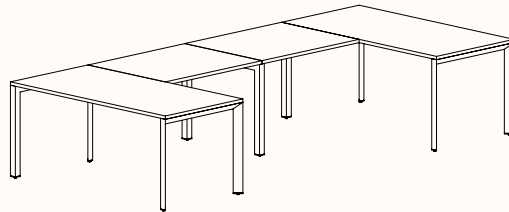

**Pod of 8
With Standard Shared Leg**

**Pod of 10
With Standard Shared Leg**

**Pod of 12
With Standard Shared Leg**

120 Degree

120 Degree

Width Range: 1200 - 1800mm
Length Range: 1200 - 1800mm
Depth Range: 600 - 900mm
Height Range: 720mm (Fixed Height)
610 - 788mm (Tech Adjust)

120 Degree U-Shape

Pod of 3

Pod of 6

Pod of 9

90 Degree

3 End Left Hand

Width Range: 1200 - 2700mm

Length Range: 1200 - 2700mm

Depth Range: 600 - 900mm

Height Range: 720mm (Fixed Height)

610 - 788mm (Tech Adjust)

3 End Right Hand

Pod of Two

3 End Left Hand & 3 End Right Hand

Pod of Four

2x 3 End Left Hand & 2x 3 End Right Hand