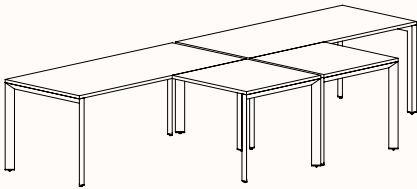

180 Degree

180 Degree Single

Width Range: 1200 - 2700mm

Length Range: 1200 - 2700mm

Depth Range: 600 - 900mm

Height Range: 720mm (Fixed Height)

610 - 788mm (Tech Adjust)

Run of 2

**Pod of 8
With Standard Shared Leg**

**Pod of 10
With Standard Shared Leg**

**Pod of 12
With Standard Shared Leg**

120 Degree

120 Degree

Width Range: 1200 - 1800mm
Length Range: 1200 - 1800mm
Depth Range: 600 - 900mm
Height Range: 720mm (Fixed Height)
610 - 788mm (Tech Adjust)

120 Degree U-Shape

Pod of 3

Pod of 6

Pod of 9

90 Degree

3 End Left Hand

Width Range: 1200 - 2700mm

Length Range: 1200 - 2700mm

Depth Range: 600 - 900mm

Height Range: 720mm (Fixed Height)

610 - 788mm (Tech Adjust)

3 End Right Hand

Pod of Two

3 End Left Hand & 3 End Right Hand

Pod of Four

2x 3 End Left Hand & 2x 3 End Right Hand