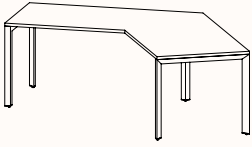

180 Degree

180 Degree Single

Width Range: 1200 - 2700mm

Length Range: 1200 - 2700mm

Depth Range: 600 - 900mm

Height Range: 720mm (Fixed Height)

610 - 788mm (Tech Adjust)

Run of 2

Run of 3

Run of 4

Run of 5

Run of 6

180 Degree

Pod of 2

**Pod of 4
With Standard Shared Leg**

**Pod of 6
With Standard Shared Leg**

**Pod of 8
With Standard Shared Leg**

**Pod of 10
With Standard Shared Leg**

**Pod of 12
With Standard Shared Leg**

120 Degree

120 Degree

Width Range: 1200 - 1800mm
Length Range: 1200 - 1800mm
Depth Range: 600 - 900mm
Height Range: 720mm (Fixed Height)
610 - 788mm (Tech Adjust)

120 Degree U-Shape

Pod of 3

Pod of 6

Pod of 9

90 Degree

3 End Left Hand

Width Range: 1200 - 2700mm

Length Range: 1200 - 2700mm