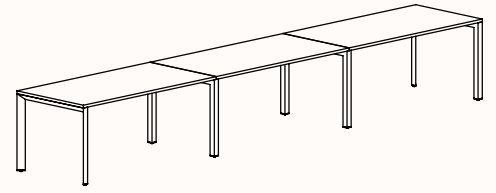

zenithinteriors.com

SILHOUETTE Workstation

Zenith

Features:

Silhouette provides flexibility and contemporary design elements offering elegance and simplicity as a workstation.

Bench tops take on a floating appearance, the triangular profile gives a purposeful stance, while the slim silhouetted under frame provides an airy atmosphere so forget that below work surface clutter too, we believe floor space is for the user.

The light weight construction allows us to provide an extraordinary combination of variations, enough to suit any application.

Options:

- [180°](#), [120°](#), [90°](#) configurations
- Fixed Height & Tech Adjust
- Sharknose edge
- Precinct, CTRL, S30 and S50 Screens
- CTRL Rail compatibility: Single Sided Rail, Double Sided Rail (1-way & 2-way brackets), Ctrl Screen Rail Elevated & Worktop Mounted
- Floorsight pucks and sensors
- Castors available in 180 Degree single desk only.

180 Degree

180 Degree Single

Width Range: 1200 - 2700mm

Length Range: 1200 - 2700mm

Depth Range: 600 - 900mm

Height Range: 720mm (Fixed Height)

610 - 788mm (Tech Adjust)

Run of 2

**Pod of 8
With Standard Shared Leg**

**Pod of 10
With Standard Shared Leg**

**Pod of 12
With Standard Shared Leg**

120 Degree

120 Degree

Width Range: 1200 - 1800mm
Length Range: 1200 - 1800mm
Depth Range: 600 - 900mm
Height Range: 720mm (Fixed Height)
610 - 788mm (Tech Adjust)