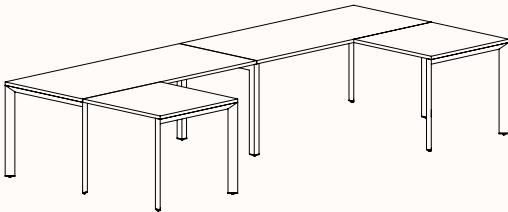

**Pod of 8
With Standard Shared Leg**

**Pod of 10
With Standard Shared Leg**

**Pod of 12
With Standard Shared Leg**

120 Degree

120 Degree

Width Range: 1200 - 1800mm
Length Range: 1200 - 1800mm
Depth Range: 600 - 900mm
Height Range: 720mm (Fixed Height)
610 - 788mm (Tech Adjust)

120 Degree U-Shape

Pod of 3

Pod of 6

Pod of 9

90 Degree

3 End Left Hand

Width Range: 1200 - 2700mm

Length Range: 1200 - 2700mm

Depth Range: 600 - 900mm

Height Range: 720mm (Fixed Height)

610 - 788mm (Tech Adjust)

3 End Right Hand

Pod of Two

3 End Left Hand & 3 End Right Hand

Pod of Four

2x 3 End Left Hand & 2x 3 End Right Hand