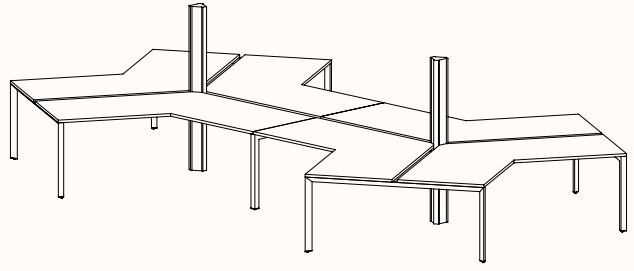

Pod of 6 with Hex Post