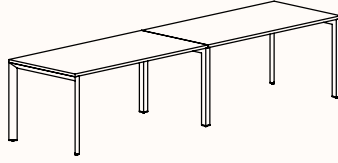

The light weight construction allows us to provide an extraordinary combination of variations, enough to suit any application.

Options:

- [180°](#), [120°](#), [90°](#) configurations
- Fixed Height & Tech Adjust
- Sharknose edge
- Precinct, CTRL, S30 and S50 Screens
- CTRL Rail compatibility: Single Sided Rail, Double Sided Rail (1-way & 2-way brackets), Ctrl Screen Rail Elevated & Worktop Mounted
- Floorsight pucks and sensors
- Castors available in 180 Degree single desk only.

180 Degree

180 Degree Single

Width Range: 1200 - 2700mm

Length Range: 1200 - 2700mm

Depth Range: 600 - 900mm

Height Range: 720mm (Fixed Height)

610 - 788mm (Tech Adjust)

Run of 2

Run of 3

Run of 4

Run of 5

Run of 6

180 Degree

Pod of 2

**Pod of 4
With Standard Shared Leg**

**Pod of 6
With Standard Shared Leg**

**Pod of 8
With Standard Shared Leg**

**Pod of 10
With Standard Shared Leg**

**Pod of 12
With Standard Shared Leg**

120 Degree

120 Degree

Width Range: 1200 - 1800mm
Length Range: 1200 - 1800mm
Depth Range: 600 - 900mm
Height Range: 720mm (Fixed Height)
610 - 788mm (Tech Adjust)