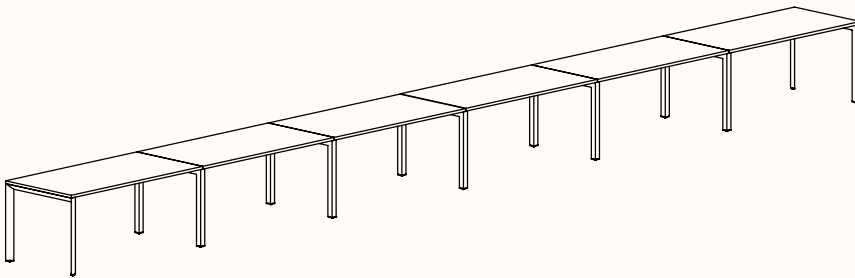

The light weight construction allows us to provide an extraordinary combination of variations, enough to suit any application.

Options:

- [180°](#), [120°](#), [90°](#) configurations
- Fixed Height & Tech Adjust
- Sharknose edge
- Precinct, CTRL, S30 and S50 Screens
- CTRL Rail compatibility: Single Sided Rail, Double Sided Rail (1-way & 2-way brackets), Ctrl Screen Rail Elevated & Worktop Mounted
- Floorsight pucks and sensors
- Castors available in 180 Degree single desk only.

180 Degree

180 Degree Single

Width Range: 1200 - 2700mm

Length Range: 1200 - 2700mm

Depth Range: 600 - 900mm

Height Range: 720mm (Fixed Height)

610 - 788mm (Tech Adjust)

Run of 2

Run of 3

Run of 4

Run of 5

Run of 6

180 Degree

Pod of 2

**Pod of 4
With Standard Shared Leg**

**Pod of 6
With Standard Shared Leg**

**Pod of 8
With Standard Shared Leg**

**Pod of 10
With Standard Shared Leg**

**Pod of 12
With Standard Shared Leg**

120 Degree

120 Degree

Width Range: 1200 - 1800mm
Length Range: 1200 - 1800mm
Depth Range: 600 - 900mm
Height Range: 720mm (Fixed Height)
610 - 788mm (Tech Adjust)