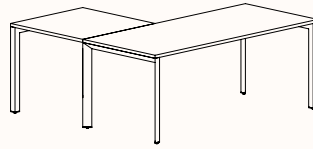

180 Degree

180 Degree Single

Width Range: 1200 - 2700mm

Length Range: 1200 - 2700mm

Depth Range: 600 - 900mm

Height Range: 720mm (Fixed Height)

610 - 788mm (Tech Adjust)

Run of 2

**Pod of 8
With Standard Shared Leg**

**Pod of 10
With Standard Shared Leg**

**Pod of 12
With Standard Shared Leg**

120 Degree

120 Degree

Width Range: 1200 - 1800mm
Length Range: 1200 - 1800mm
Depth Range: 600 - 900mm
Height Range: 720mm (Fixed Height)
610 - 788mm (Tech Adjust)

120 Degree U-Shape

Pod of 3

Pod of 6

Pod of 9

90 Degree

3 End Left Hand

Width Range: 1200 - 2700mm

Length Range: 1200 - 2700mm

Depth Range: 600 - 900mm

Height Range: 720mm (Fixed Height)

610 - 788mm (Tech Adjust)

3 End Right Hand

Pod of Two

3 End Left Hand & 3 End Right Hand

Pod of Four

2x 3 End Left Hand & 2x 3 End Right Hand