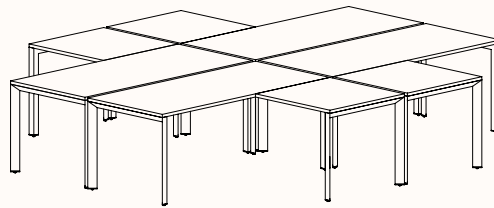

**Pod of 8
With Standard Shared Leg**

**Pod of 10
With Standard Shared Leg**

**Pod of 12
With Standard Shared Leg**

120 Degree

120 Degree

Width Range: 1200 - 1800mm
Length Range: 1200 - 1800mm
Depth Range: 600 - 900mm
Height Range: 720mm (Fixed Height)
610 - 788mm (Tech Adjust)

120 Degree U-Shape

Pod of 3

Pod of 6

Pod of 9

90 Degree

3 End Left Hand

Width Range: 1200 - 2700mm

Length Range: 1200 - 2700mm

Depth Range: 600 - 900mm

Height Range: 720mm (Fixed Height)

610 - 788mm (Tech Adjust)

3 End Right Hand

Pod of Two

3 End Left Hand & 3 End Right Hand

Pod of Four

2x 3 End Left Hand & 2x 3 End Right Hand