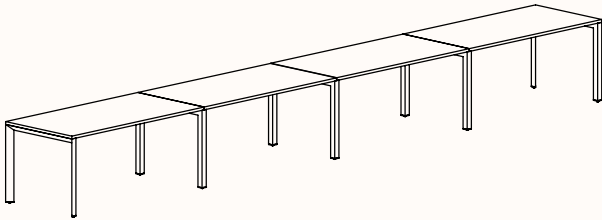

The light weight construction allows us to provide an extraordinary combination of variations, enough to suit any application.

Options:

- [180°](#), [120°](#), [90°](#) configurations
- Fixed Height & Tech Adjust
- Sharknose edge
- Precinct, CTRL, S30 and S50 Screens
- CTRL Rail compatibility: Single Sided Rail, Double Sided Rail (1-way & 2-way brackets), Ctrl Screen Rail Elevated & Worktop Mounted
- Floorsight pucks and sensors
- Castors available in 180 Degree single desk only.

180 Degree

180 Degree Single

Width Range: 1200 - 2700mm

Length Range: 1200 - 2700mm

Depth Range: 600 - 900mm

Height Range: 720mm (Fixed Height)

610 - 788mm (Tech Adjust)

Run of 2

Run of 3

Run of 4

Run of 5

Run of 6

180 Degree

Pod of 2

**Pod of 4
With Standard Shared Leg**

**Pod of 6
With Standard Shared Leg**

**Pod of 8
With Standard Shared Leg**

**Pod of 10
With Standard Shared Leg**

**Pod of 12
With Standard Shared Leg**

120 Degree

120 Degree

Width Range: 1200 - 1800mm
Length Range: 1200 - 1800mm
Depth Range: 600 - 900mm
Height Range: 720mm (Fixed Height)
610 - 788mm (Tech Adjust)