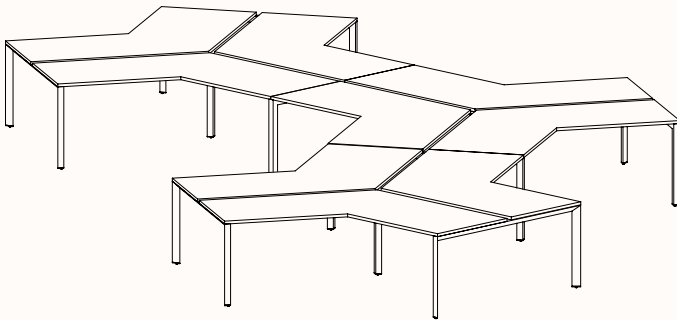

180 Degree

180 Degree Single

Width Range: 1200 - 2700mm

Length Range: 1200 - 2700mm

Depth Range: 600 - 900mm

Height Range: 720mm (Fixed Height)

610 - 788mm (Tech Adjust)

Run of 2

Run of 3

Run of 4

Run of 5

Run of 6

180 Degree

Pod of 2

**Pod of 4
With Standard Shared Leg**

**Pod of 6
With Standard Shared Leg**

**Pod of 8
With Standard Shared Leg**

**Pod of 10
With Standard Shared Leg**

**Pod of 12
With Standard Shared Leg**

120 Degree

120 Degree

Width Range: 1200 - 1800mm
Length Range: 1200 - 1800mm
Depth Range: 600 - 900mm
Height Range: 720mm (Fixed Height)
610 - 788mm (Tech Adjust)

120 Degree U-Shape

Pod of 3

Pod of 6

Pod of 9

90 Degree

3 End Left Hand

Width Range: 1200 - 2700mm

Length Range: 1200 - 2700mm