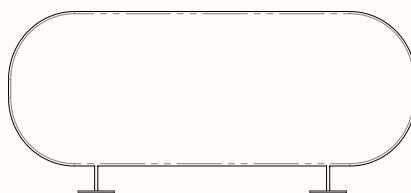

Gabriel Nemo
60051

Gabriel Nemo
60999

Powder coat:

Dune

Black

Dimensions

Bayou Screen BS-20/BS-20-1

OW 2000mm
OD 250mm
OH 1200mm

Bayou Screen BS-28/BS-28-1

OW 2800mm
OD 250mm
OH 1200mm

Photography upholstery
Pelle Leather Toccare colour Cocco
Camira Main Line Flax colour Paddington MLF39
Kvadrat Steelcut Trio colour 645
Gabriel Nemo colour 60051