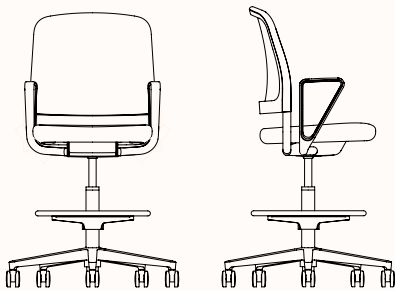

Denn Drafting Chair without Arms

OW 683mm
 OD 374-430mm SW 503mm
 OH 1083 - 1279mm SD 347-430mm
 SH 559-755mm

Footring Height 240mm - 400mm

Denn Drafting Chair with 4D Arms

OW 683mm
 OD 374-430mm SW 503mm
 OH 1083 - 1279mm SD 347-430mm
 SH 559-755mm

Width between Arms 496mm
 Height Above Seat (Arms) 200-300mm

Footring Height 240mm - 400mm

Denn Drafting Chair with Loop Arms

OW 683mm
 OD 374-430mm SW 503mm
 OH 1083 - 1279mm SD 347-430mm
 SH 559-755mm

Width between Arms 496mm
 Height Above Seat (Arms) 200mm