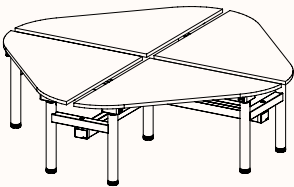

RND-Pod 3

Worktop Length: 1100mm-1300mm
Worktop gap: 75-100mm
Height Range: 620-1230mm (Electric Adjust)
720mm (Fixed Height)

Note: Height range includes 25mm worktop

RND-Pod 4

Worktop Length: 1100mm-1250mm
Worktop gap: 25-100mm
Height Range: 620-1230mm (Electric Adjust)
720mm (Fixed Height)

Note: Height range includes 25mm worktop

SQR-Pod 4

Worktop Length: 1100mm-1300mm
Worktop gap: 25-100mm
Height Range: 620-1230mm (Electric Adjust)
720mm (Fixed Height)

Note: Height range includes 25mm worktop