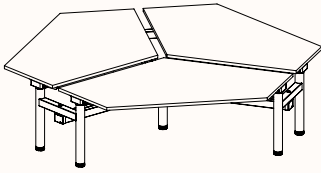

Plastic Parts:

Cool White or Black

Leg Types:

C-Series

180 DEGREE - RUNS

Length Range per desk: 1200-2400mm
Depth Range: 600-900mm
Height Range: 620-1230 (Electric Adjust)
720mm (Fixed Height)
*Available in Fixed Height only

Note: Height range includes 25mm worktop

180 Degree

Run of 2*

Run of 3*

Run of 4*

180 DEGREE - PODS

Length Range per desk:	1200-2400mm
Worktop Depth:	600-900mm
Overall Depth:	1225-1890mm
Height Range:	620-1230 (Electric Adjust) 720mm (Fixed Height)
	*Available in Fixed Height only

Note: Height range includes 25mm worktop

Pod of 2

Pod of 4*

Pod of 6*

Pod of 8*

PIE SHAPE - PODS

Tri-Pod 3

Worktop Length: 1100mm-1300mm
Worktop Depth: 500mm-600mm
Overall Depth: 1025mm-1300mm
Height Range: 620-1230mm (Electric Adjust)
720mm (Fixed Height)

Note: Height range includes 25mm worktop

120-Pod 3

Worktop Length: 1100mm-1300mm
Worktop Depth: 600mm-750mm
Overall Depth: 1225mm-1600mm
Height Range: 620-1230mm (Electric Adjust)
720mm (Fixed Height)

Note: Height range includes 25mm worktop