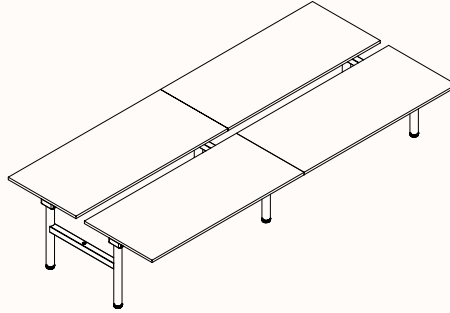

Plastic Parts:

Cool White or Black

Leg Types:

C-Series

180 DEGREE - RUNS

Length Range per desk: 1200-2400mm
Depth Range: 600-900mm
Height Range: 620-1230 (Electric Adjust)
720mm (Fixed Height)
*Available in Fixed Height only

Note: Height range includes 25mm worktop

180 Degree

Run of 2*

Run of 3*

Run of 4*

180 DEGREE - PODS

Length Range per desk:	1200-2400mm
Worktop Depth:	600-900mm
Overall Depth:	1225-1890mm
Height Range:	620-1230 (Electric Adjust) 720mm (Fixed Height)
	*Available in Fixed Height only

Note: Height range includes 25mm worktop

Pod of 2

Pod of 4*

Pod of 6*

Pod of 8*

PIE SHAPE - PODS

Tri-Pod 3

Worktop Length: 1100mm-1300mm
Worktop Depth: 500mm-600mm
Overall Depth: 1025mm-1300mm
Height Range: 620-1230mm (Electric Adjust)
720mm (Fixed Height)