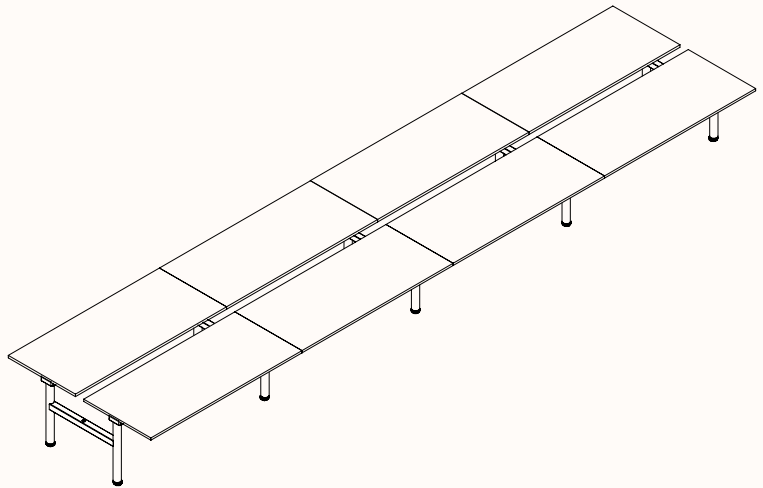

Plastic Parts:

Cool White or Black

Leg Types:

C-Series

180 DEGREE - RUNS

Length Range per desk: 1200-2400mm
Depth Range: 600-900mm
Height Range: 620-1230 (Electric Adjust)
720mm (Fixed Height)
*Available in Fixed Height only

Note: Height range includes 25mm worktop

180 Degree

Run of 2*

Run of 3*

Run of 4*

180 DEGREE - PODS

Length Range per desk:	1200-2400mm
Worktop Depth:	600-900mm
Overall Depth:	1225-1890mm
Height Range:	620-1230 (Electric Adjust) 720mm (Fixed Height)
	*Available in Fixed Height only

Note: Height range includes 25mm worktop

Pod of 2

Pod of 4*

Pod of 6*

Pod of 8*

PIE SHAPE - PODS

Tri-Pod 3

Worktop Length: 1100mm-1300mm
Worktop Depth: 500mm-600mm
Overall Depth: 1025mm-1300mm
Height Range: 620-1230mm (Electric Adjust)
720mm (Fixed Height)

Note: Height range includes 25mm worktop

120-Pod 3

Worktop Length: 1100mm-1300mm
Worktop Depth: 600mm-750mm
Overall Depth: 1225mm-1600mm
Height Range: 620-1230mm (Electric Adjust)
720mm (Fixed Height)

Note: Height range includes 25mm worktop