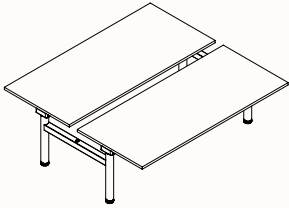

Plastic Parts:

Cool White or Black

Leg Types:

C-Series

180 DEGREE - RUNS

Length Range per desk: 1200-2400mm
Depth Range: 600-900mm
Height Range: 620-1230 (Electric Adjust)
720mm (Fixed Height)
*Available in Fixed Height only

Note: Height range includes 25mm worktop

180 Degree

Run of 2*

Run of 3*

Run of 4*

180 DEGREE - PODS

Length Range per desk:	1200-2400mm
Worktop Depth:	600-900mm
Overall Depth:	1225-1890mm
Height Range:	620-1230 (Electric Adjust) 720mm (Fixed Height)
	*Available in Fixed Height only

Note: Height range includes 25mm worktop

Pod of 2

Pod of 4*

Pod of 6*

Pod of 8*

PIE SHAPE - PODS

Tri-Pod 3

Worktop Length: 1100mm-1300mm
Worktop Depth: 500mm-600mm
Overall Depth: 1025mm-1300mm
Height Range: 620-1230mm (Electric Adjust)
720mm (Fixed Height)