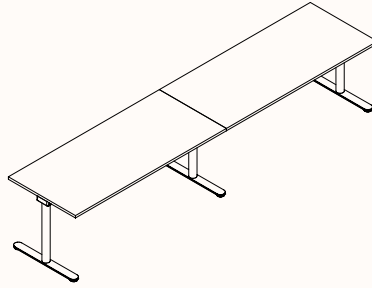

Plastic Parts:

Cool White or Black

Leg Types:

C-Series

180 DEGREE - RUNS

Length Range per desk: 1200-2400mm
Depth Range: 600-900mm
Height Range: 620-1230 (Electric Adjust)
720mm (Fixed Height)
*Available in Fixed Height only

Note: Height range includes 25mm worktop

180 Degree

Run of 2*

Run of 3*

Run of 4*

180 DEGREE - PODS

Length Range per desk:	1200-2400mm
Worktop Depth:	600-900mm
Overall Depth:	1225-1890mm
Height Range:	620-1230 (Electric Adjust) 720mm (Fixed Height)
	*Available in Fixed Height only

Note: Height range includes 25mm worktop

Pod of 2

Pod of 4*

Pod of 6*

Pod of 8*

PIE SHAPE - PODS

Tri-Pod 3

Worktop Length: 1100mm-1300mm
Worktop Depth: 500mm-600mm
Overall Depth: 1025mm-1300mm
Height Range: 620-1230mm (Electric Adjust)
720mm (Fixed Height)