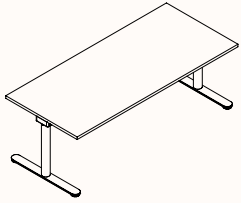

Plastic Parts:

Cool White or Black

Leg Types:

C-Series

180 DEGREE - RUNS

Length Range per desk: 1200-2400mm
Depth Range: 600-900mm
Height Range: 620-1230 (Electric Adjust)
720mm (Fixed Height)
*Available in Fixed Height only

Note: Height range includes 25mm worktop

180 Degree

Run of 2*

Run of 3*

Run of 4*

180 DEGREE - PODS

Length Range per desk:	1200-2400mm
Worktop Depth:	600-900mm
Overall Depth:	1225-1890mm
Height Range:	620-1230 (Electric Adjust) 720mm (Fixed Height)
	*Available in Fixed Height only

Note: Height range includes 25mm worktop

Pod of 2

Pod of 4*

Pod of 6*

Pod of 8*

PIE SHAPE - PODS

Tri-Pod 3

Worktop Length: 1100mm-1300mm
Worktop Depth: 500mm-600mm
Overall Depth: 1025mm-1300mm
Height Range: 620-1230mm (Electric Adjust)
720mm (Fixed Height)