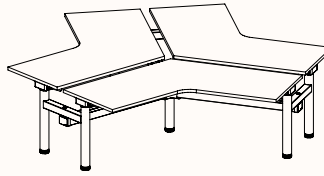

Plastic Parts:

Cool White or Black

Leg Types:

C-Series

180 DEGREE - RUNS

Length Range per desk: 1200-2400mm
Depth Range: 600-900mm
Height Range: 620-1230 (Electric Adjust)
720mm (Fixed Height)
*Available in Fixed Height only

Note: Height range includes 25mm worktop

180 Degree

Run of 2*

Run of 3*

Run of 4*

180 DEGREE - PODS

Length Range per desk:	1200-2400mm
Worktop Depth:	600-900mm
Overall Depth:	1225-1890mm
Height Range:	620-1230 (Electric Adjust) 720mm (Fixed Height)
	*Available in Fixed Height only

Note: Height range includes 25mm worktop

Pod of 2

Pod of 4*

Pod of 6*

Pod of 8*

PIE SHAPE - PODS

Tri-Pod 3

Worktop Length: 1100mm-1300mm
Worktop Depth: 500mm-600mm
Overall Depth: 1025mm-1300mm
Height Range: 620-1230mm (Electric Adjust)
720mm (Fixed Height)

Note: Height range includes 25mm worktop

120-Pod 3

Worktop Length: 1100mm-1300mm
Worktop Depth: 600mm-750mm
Overall Depth: 1225mm-1600mm
Height Range: 620-1230mm (Electric Adjust)
720mm (Fixed Height)

Note: Height range includes 25mm worktop