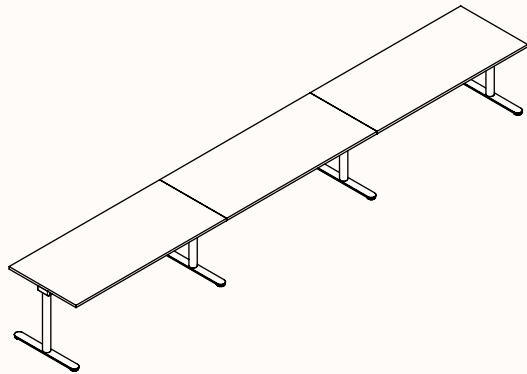

Plastic Parts:

Cool White or Black

Leg Types:

C-Series

180 DEGREE - RUNS

Length Range per desk: 1200-2400mm
Depth Range: 600-900mm
Height Range: 620-1230 (Electric Adjust)
720mm (Fixed Height)
*Available in Fixed Height only

Note: Height range includes 25mm worktop

180 Degree

Run of 2*

Run of 3*

Run of 4*

180 DEGREE - PODS

Length Range per desk:	1200-2400mm
Worktop Depth:	600-900mm
Overall Depth:	1225-1890mm
Height Range:	620-1230 (Electric Adjust) 720mm (Fixed Height)
	*Available in Fixed Height only

Note: Height range includes 25mm worktop

Pod of 2

Pod of 4*

Pod of 6*

Pod of 8*

PIE SHAPE - PODS

Tri-Pod 3

Worktop Length: 1100mm-1300mm
Worktop Depth: 500mm-600mm
Overall Depth: 1025mm-1300mm
Height Range: 620-1230mm (Electric Adjust)
720mm (Fixed Height)