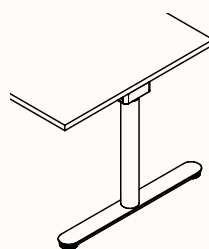

Plastic Parts:

Cool White or Black

Leg Types:

C-Series

180 DEGREE - RUNS

Length Range per desk: 1200-2400mm
Depth Range: 600-900mm
Height Range: 620-1230 (Electric Adjust)
720mm (Fixed Height)
*Available in Fixed Height only

Note: Height range includes 25mm worktop

180 Degree

Run of 2*

Run of 3*

Run of 4*

180 DEGREE - PODS

Length Range per desk:	1200-2400mm
Worktop Depth:	600-900mm
Overall Depth:	1225-1890mm
Height Range:	620-1230 (Electric Adjust) 720mm (Fixed Height)
	*Available in Fixed Height only