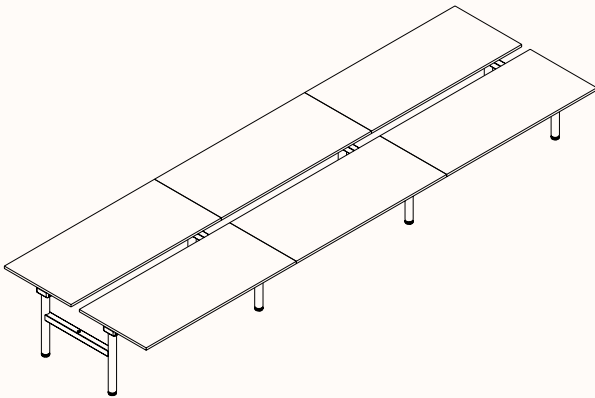

Plastic Parts:

Cool White or Black

Leg Types:

C-Series

180 DEGREE - RUNS

Length Range per desk: 1200-2400mm
Depth Range: 600-900mm
Height Range: 620-1230 (Electric Adjust)
720mm (Fixed Height)
*Available in Fixed Height only

Note: Height range includes 25mm worktop

180 Degree

Run of 2*

Run of 3*

Run of 4*

180 DEGREE - PODS

Length Range per desk:	1200-2400mm
Worktop Depth:	600-900mm
Overall Depth:	1225-1890mm
Height Range:	620-1230 (Electric Adjust) 720mm (Fixed Height)
	*Available in Fixed Height only

Note: Height range includes 25mm worktop

Pod of 2

Pod of 4*

Pod of 6*

Pod of 8*

PIE SHAPE - PODS

Tri-Pod 3

Worktop Length: 1100mm-1300mm
Worktop Depth: 500mm-600mm
Overall Depth: 1025mm-1300mm
Height Range: 620-1230mm (Electric Adjust)
720mm (Fixed Height)