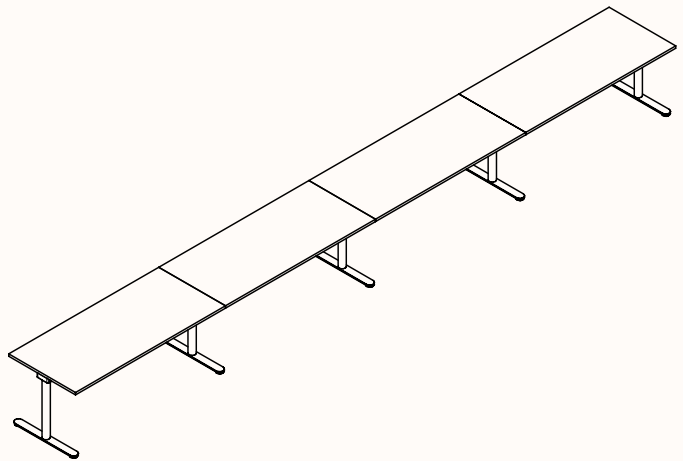

Plastic Parts:

Cool White or Black

Leg Types:

C-Series

180 DEGREE - RUNS

Length Range per desk: 1200-2400mm
Depth Range: 600-900mm
Height Range: 620-1230 (Electric Adjust)
720mm (Fixed Height)
*Available in Fixed Height only

Note: Height range includes 25mm worktop

180 Degree

Run of 2*

Run of 3*

Run of 4*

180 DEGREE - PODS

Length Range per desk:	1200-2400mm
Worktop Depth:	600-900mm
Overall Depth:	1225-1890mm
Height Range:	620-1230 (Electric Adjust) 720mm (Fixed Height)
	*Available in Fixed Height only

Note: Height range includes 25mm worktop

Pod of 2

Pod of 4*

Pod of 6*

Pod of 8*

PIE SHAPE - PODS

Tri-Pod 3

Worktop Length: 1100mm-1300mm
Worktop Depth: 500mm-600mm
Overall Depth: 1025mm-1300mm
Height Range: 620-1230mm (Electric Adjust)
720mm (Fixed Height)