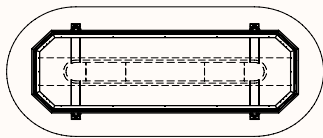

Dimensions

Small Tables

Small Table MKCS-SQR1

OW 600-1000mm
OD 600-1000mm
OH 600-750mm

Small Table MKCS-RND1

DIA 600-1000mm
OH 600-750mm

Dimensions

Seated Meeting Tables

Meeting Table MKTM-REC2

OW 1000-2400mm
OD 1000-1800mm
OH 720mm

Suitable with 1x Omni Lid and worktop mounted cable management products

Meeting Table MKTM-S

OW 1000-2400mm
OD 1000-1800mm
OH 720mm

Dimensions

Seated Team Table

Team Table MKU-REC2

OW 1600-3200mm
OD 1000-1800mm
OH 720mm

Suitable with 1, 2, 3 or 4 Omni lids depending on table length.
Compatible with Omni duct lite.

Team Table MKU-REC3

OW 3200-5200mm
OD 1000-1800mm
OH 720mm

Suitable with 2 or 4 Omni lids.
Compatible with Omni duct lite.

Team Table MKU-RND2

OW 2800-3200mm
OD 1200-1600mm
OH 720mm

Suitable with 1 or 2 Omni lids depending on table length.
Compatible with Omni duct lite.