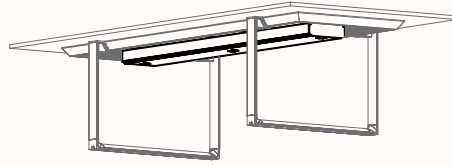

Meeting Table
MKC-SQR1

Team Table
MKU-REC2 | MKU-REC3
Omni Lid finish can match outer top selection

Cable Management

Omni Duct Lite

W 300mm
H 88.5mm

Omni Duct Lite Closed

Omni Duct Lite Open

Full length Omni Duct Lite