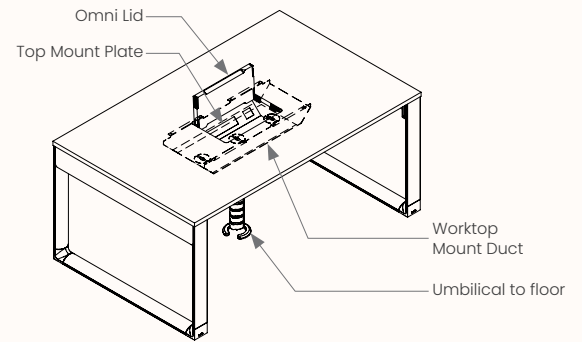

Top Mount Plate & Worktop Mount Duct

Compatible tables:

- MKTM-REC2
- MKC-SQR1/MKC-RND1