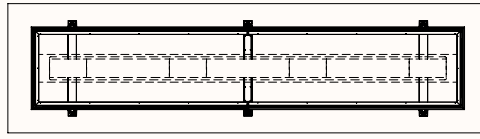

Meeting Table MKC-SQR1

OW 900-1800mm
OD 900-1800mm
OH 720mm

Suitable with 1x Omni Lid and worktop mounted cable management products

Meeting Table MKC-RND1

DIA 900-1800mm
OH 720mm

Suitable with 1x Omni Lid and worktop mounted cable management products

Meeting Table MKTM-REC2

OW 1000-2400mm
OD 1000-1800mm
OH 720mm

Suitable with 1x Omni Lid and worktop mounted cable management products

Meeting Table MKTM-S

OW 1000-2400mm
OD 1000-1800mm
OH 720mm

Dimensions

Seated Team Table

Team Table MKU-REC2

OW 1600-3200mm
OD 1000-1800mm
OH 720mm

Suitable with 1, 2, 3 or 4 Omni lids depending on table length.
Compatible with Omni duct lite.

Team Table MKU-REC3

OW 3200-5200mm
OD 1000-1800mm
OH 720mm