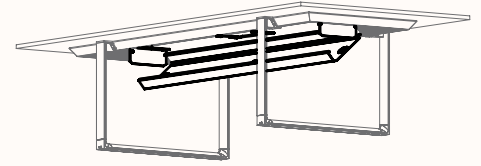

Meeting Table
MKC-SQR1

Team Table
MKU-REC2 | MKU-REC3
Omni Lid finish can match outer top selection

Cable Management

Omni Duct Lite

W 300mm
H 88.5mm

Omni Duct Lite Closed

Omni Duct Lite Open

Full length Omni Duct Lite