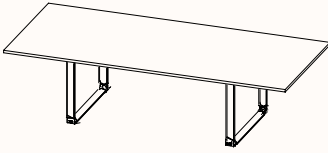

Dimensions

Small Tables

Small Table MKCS-SQR1

OW 600-1000mm
OD 600-1000mm
OH 600-750mm

Small Table MKCS-RND1

DIA 600-1000mm
OH 600-750mm

Dimensions

Seated Meeting Tables

Meeting Table MKC-SQR1

OW 900-1800mm
OD 900-1800mm
OH 720mm

Suitable with 1x Omni Lid and worktop mounted cable management products

Meeting Table MKC-RND1

DIA 900-1800mm
OH 720mm

Suitable with 1x Omni Lid and worktop mounted cable management products

Meeting Table MKTM-REC2

OW 1000-2400mm
OD 1000-1800mm
OH 720mm

Suitable with 1x Omni Lid and worktop mounted cable management products

Meeting Table MKTM-S

OW 1000-2400mm
OD 1000-1800mm
OH 720mm

Dimensions

Seated Team Table

Team Table MKU-REC2

OW 1600-3200mm
OD 1000-1800mm
OH 720mm

Suitable with 1, 2, 3 or 4 Omni lids depending on table length.
Compatible with Omni duct lite.

Team Table MKU-REC3

OW 3200-5200mm
OD 1000-1800mm
OH 720mm