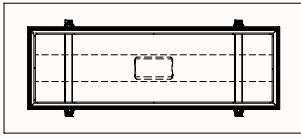

Dimensions

Small Tables

Small Table MKCS-SQR1

OW 600-1000mm
OD 600-1000mm
OH 600-750mm

Small Table MKCS-RND1

DIA 600-1000mm
OH 600-750mm

Dimensions

Seated Meeting Tables

Meeting Table MKC-SQR1

OW 900-1800mm
OD 900-1800mm
OH 720mm

Suitable with 1x Omni Lid and worktop mounted cable management products

Meeting Table MKC-RND1

DIA 900-1800mm
OH 720mm

Suitable with 1x Omni Lid and worktop mounted cable management products

Meeting Table MKTM-REC2

OW 1000-2400mm
OD 1000-1800mm
OH 720mm

Suitable with 1x Omni Lid and worktop mounted cable management products

Meeting Table MKTM-S

OW 1000-2400mm
OD 1000-1800mm
OH 720mm

Dimensions

Seated Team Table

Team Table MKU-REC2

OW 1600-3200mm
OD 1000-1800mm
OH 720mm

Suitable with 1, 2, 3 or 4 Omni lids depending on table length.
Compatible with Omni duct lite.

Team Table MKU-REC3

OW 3200-5200mm
OD 1000-1800mm
OH 720mm