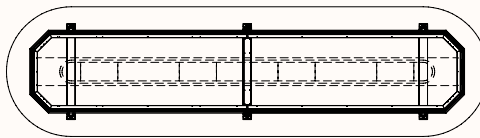

Meeting Table MKTM-REC2

OW 1000-2400mm
OD 1000-1800mm
OH 720mm

Suitable with 1x Omni Lid and worktop mounted cable management products

Meeting Table MKTM-S

OW 1000-2400mm
OD 1000-1800mm
OH 720mm

Dimensions

Seated Team Table

Team Table MKU-REC2

OW 1600-3200mm
OD 1000-1800mm
OH 720mm

Suitable with 1, 2, 3 or 4 Omni lids depending on table length.
Compatible with Omni duct lite.

Team Table MKU-REC3

OW 3200-5200mm
OD 1000-1800mm
OH 720mm

Suitable with 2 or 4 Omni lids.
Compatible with Omni duct lite.

Team Table MKU-RND2

OW 2800-3200mm
OD 1200-1600mm
OH 720mm

Suitable with 1 or 2 Omni lids depending on table length.
Compatible with Omni duct lite.