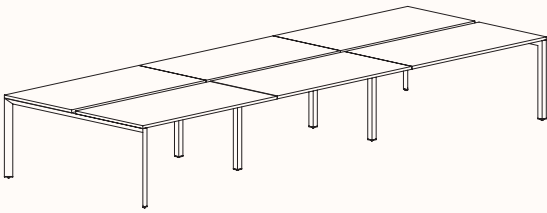

The light weight construction allows us to provide an extraordinary combination of variations, enough to suit any application.

Options:

- [180°](#), [120°](#), [90°](#) configurations
- Fixed Height & Tech Adjust
- Sharknose edge
- Precinct, CTRL, S30 and S50 Screens
- CTRL Rail compatibility: Single Sided Rail, Double Sided Rail (1-way & 2-way brackets), Ctrl Screen Rail Elevated & Worktop Mounted
- Floorsight pucks and sensors
- Castors available in 180 Degree single desk only.

Powder Coat Leg & Frame

180 Degree

180 Degree Single

Width Range: 1200 - 2700mm

Length Range: 1200 - 2700mm

Depth Range: 600 - 900mm

Height Range: 720mm (Fixed Height)

610 - 788mm (Tech Adjust)

Run of 2

Run of 3

Run of 4

Run of 5

Run of 6

180 Degree

Pod of 2

**Pod of 4
With Standard Shared Leg**

**Pod of 6
With Standard Shared Leg**

**Pod of 8
With Standard Shared Leg**

**Pod of 10
With Standard Shared Leg**

**Pod of 12
With Standard Shared Leg**

120 Degree

120 Degree

Width Range: 1200 - 1800mm

Length Range: 1200 - 1800mm