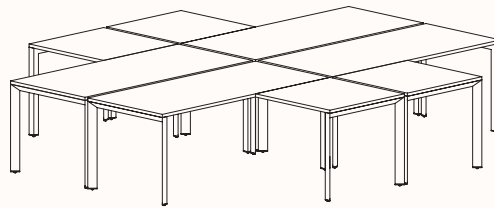

**Pod of 6
With Standard Shared Leg**

**Pod of 8
With Standard Shared Leg**

**Pod of 10
With Standard Shared Leg**

**Pod of 12
With Standard Shared Leg**

120 Degree

120 Degree

Width Range: 1200 - 1800mm

Length Range: 1200 - 1800mm

3 End Left Hand

Width Range: 1200 - 2700mm

Length Range: 1200 - 2700mm

Depth Range: 600 - 900mm

Height Range: 720mm (Fixed Height)

610 - 788mm (Tech Adjust)

3 End Right Hand

Pod of Two

3 End Left Hand & 3 End Right Hand

Pod of Four

2x 3 End Left Hand & 2x 3 End Right Hand

U-Shape 4 End

U-Shape 2X90

120 Degree Hex Post

Pod of 3 with Hex Post

Pod of 6 with Hex Post