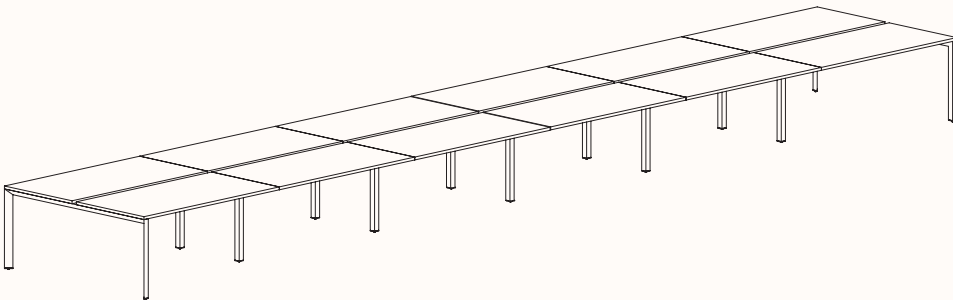

zenithinteriors.com

SILHOUETTE Workstation

Zenith

Features:

Silhouette provides flexibility and contemporary design elements offering elegance and simplicity as a workstation.

Bench tops take on a floating appearance, the triangular profile gives a purposeful stance, while the slim silhouetted under frame provides an airy atmosphere so forget that below work surface clutter too, we believe floor space is for the user.

Powder Coat Leg & Frame

180 Degree

180 Degree Single

Width Range: 1200 - 2700mm

Length Range: 1200 - 2700mm

Depth Range: 600 - 900mm

Height Range: 720mm (Fixed Height)

610 - 788mm (Tech Adjust)

Run of 2

Run of 3

Run of 4

Run of 5

Run of 6

180 Degree

Pod of 2

**Pod of 4
With Standard Shared Leg**

**Pod of 6
With Standard Shared Leg**

**Pod of 8
With Standard Shared Leg**

**Pod of 10
With Standard Shared Leg**

**Pod of 12
With Standard Shared Leg**

120 Degree

120 Degree

Width Range: 1200 - 1800mm

Length Range: 1200 - 1800mm