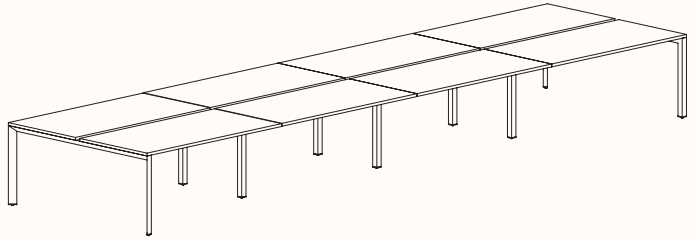

zenithinteriors.com

SILHOUETTE Workstation

Zenith

Features:

Silhouette provides flexibility and contemporary design elements offering elegance and simplicity as a workstation.

Bench tops take on a floating appearance, the triangular profile gives a purposeful stance, while the slim silhouetted under frame provides an airy atmosphere so forget that below work surface clutter too, we believe floor space is for the user.

Powder Coat Leg & Frame

180 Degree

180 Degree Single

Width Range: 1200 - 2700mm

Length Range: 1200 - 2700mm

Depth Range: 600 - 900mm

Height Range: 720mm (Fixed Height)

610 - 788mm (Tech Adjust)

Run of 2

Run of 3

Run of 4

Run of 5

Run of 6

180 Degree

Pod of 2

**Pod of 4
With Standard Shared Leg**

**Pod of 6
With Standard Shared Leg**

**Pod of 8
With Standard Shared Leg**

**Pod of 10
With Standard Shared Leg**

**Pod of 12
With Standard Shared Leg**

120 Degree

120 Degree

Width Range: 1200 - 1800mm

Length Range: 1200 - 1800mm