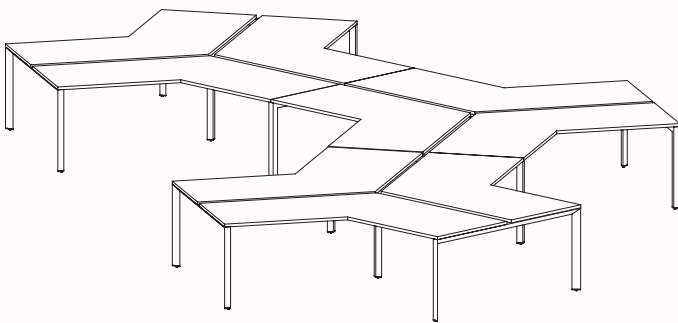

zenithinteriors.com

SILHOUETTE Workstation

Zenith

Features:

Silhouette provides flexibility and contemporary design elements offering elegance and simplicity as a workstation.

Bench tops take on a floating appearance, the triangular profile gives a purposeful stance, while the slim silhouetted under frame provides an airy atmosphere so forget that below work surface clutter too, we believe floor space is for the user.

**Pod of 6
With Standard Shared Leg**

**Pod of 8
With Standard Shared Leg**

**Pod of 10
With Standard Shared Leg**

**Pod of 12
With Standard Shared Leg**

120 Degree

120 Degree

Width Range: 1200 - 1800mm

Length Range: 1200 - 1800mm

Depth Range: 600 - 900mm

Height Range: 720mm (Fixed Height)

610 - 788mm (Tech Adjust)

120 Degree U-Shape

Pod of 3

Pod of 6

Pod of 9

90 Degree

3 End Left Hand

Width Range: 1200 - 2700mm

Length Range: 1200 - 2700mm

Depth Range: 600 - 900mm

Height Range: 720mm (Fixed Height)

610 - 788mm (Tech Adjust)

3 End Right Hand

Pod of Two