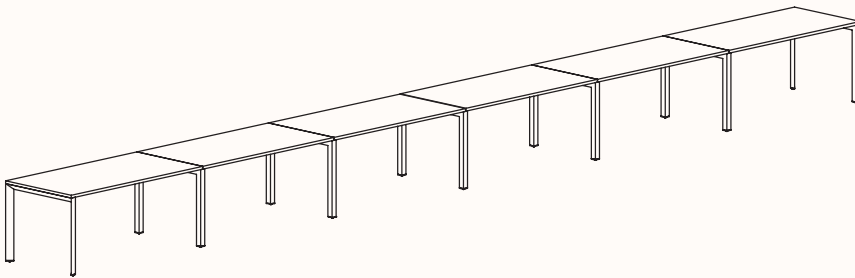

Powder Coat Leg & Frame

180 Degree

180 Degree Single

Width Range: 1200 - 2700mm

Length Range: 1200 - 2700mm

Depth Range: 600 - 900mm

Height Range: 720mm (Fixed Height)

610 - 788mm (Tech Adjust)

Run of 2

Run of 3

Run of 4

Run of 5

Run of 6

180 Degree

Pod of 2

**Pod of 4
With Standard Shared Leg**

**Pod of 6
With Standard Shared Leg**

**Pod of 8
With Standard Shared Leg**

**Pod of 10
With Standard Shared Leg**

**Pod of 12
With Standard Shared Leg**

120 Degree

120 Degree

Width Range: 1200 - 1800mm

Length Range: 1200 - 1800mm

Depth Range: 600 - 900mm

Height Range: 720mm (Fixed Height)

610 - 788mm (Tech Adjust)

120 Degree U-Shape

Pod of 3

Pod of 6

Pod of 9

90 Degree