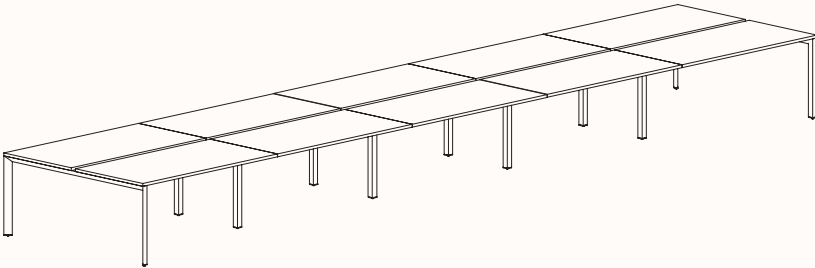

zenithinteriors.com

SILHOUETTE Workstation

Zenith

Features:

Silhouette provides flexibility and contemporary design elements offering elegance and simplicity as a workstation.

Bench tops take on a floating appearance, the triangular profile gives a purposeful stance, while the slim silhouetted under frame provides an airy atmosphere so forget that below work surface clutter too, we believe floor space is for the user.

Powder Coat Leg & Frame

180 Degree

180 Degree Single

Width Range: 1200 - 2700mm

Length Range: 1200 - 2700mm

Depth Range: 600 - 900mm

Height Range: 720mm (Fixed Height)

610 - 788mm (Tech Adjust)

Run of 2

Run of 3

Run of 4

Run of 5

Run of 6

180 Degree

Pod of 2

**Pod of 4
With Standard Shared Leg**

**Pod of 6
With Standard Shared Leg**

**Pod of 8
With Standard Shared Leg**

**Pod of 10
With Standard Shared Leg**

**Pod of 12
With Standard Shared Leg**

120 Degree

120 Degree

Width Range: 1200 - 1800mm

Length Range: 1200 - 1800mm