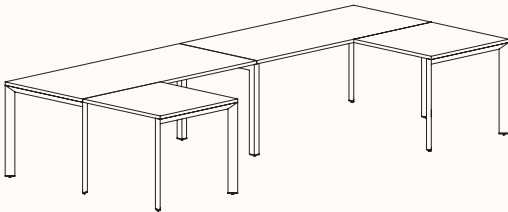

**Pod of 6
With Standard Shared Leg**

**Pod of 8
With Standard Shared Leg**

**Pod of 10
With Standard Shared Leg**

**Pod of 12
With Standard Shared Leg**

120 Degree

120 Degree

Width Range: 1200 - 1800mm

Length Range: 1200 - 1800mm

3 End Left Hand

Width Range: 1200 - 2700mm

Length Range: 1200 - 2700mm

Depth Range: 600 - 900mm

Height Range: 720mm (Fixed Height)

610 - 788mm (Tech Adjust)

3 End Right Hand

Pod of Two

3 End Left Hand & 3 End Right Hand

Pod of Four

2x 3 End Left Hand & 2x 3 End Right Hand

U-Shape 4 End

U-Shape 2X90

120 Degree Hex Post

Pod of 3 with Hex Post

Pod of 6 with Hex Post