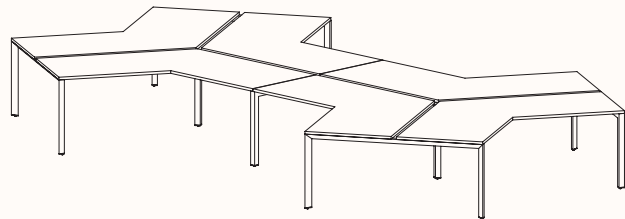

zenithinteriors.com

SILHOUETTE Workstation

Zenith

Features:

Silhouette provides flexibility and contemporary design elements offering elegance and simplicity as a workstation.

Bench tops take on a floating appearance, the triangular profile gives a purposeful stance, while the slim silhouetted under frame provides an airy atmosphere so forget that below work surface clutter too, we believe floor space is for the user.

**Pod of 6
With Standard Shared Leg**

**Pod of 8
With Standard Shared Leg**

**Pod of 10
With Standard Shared Leg**

**Pod of 12
With Standard Shared Leg**

120 Degree

120 Degree

Width Range: 1200 - 1800mm

Length Range: 1200 - 1800mm

Depth Range: 600 - 900mm

Height Range: 720mm (Fixed Height)

610 - 788mm (Tech Adjust)

120 Degree U-Shape

Pod of 3

Pod of 6

Pod of 9

90 Degree

3 End Left Hand

Width Range: 1200 - 2700mm

Length Range: 1200 - 2700mm

Depth Range: 600 - 900mm

Height Range: 720mm (Fixed Height)

610 - 788mm (Tech Adjust)

3 End Right Hand

Pod of Two