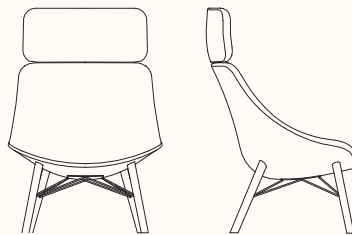

AUKI Lounge Chair

Features:

There are moments during the day that go beyond a right angle and seek the sinuous embracing line that supports the body, protects and relaxes it. These are moments for the AUKI Lounge Chair. Like a shell, its curved shape gently opens up to create a subtle armrest. The headrest and stool complete its sheer comfort and transform the chair into an elegant chaise-longue.

Frame:

Dimensions

Lounge Chair 4 Leg Base S112

OW 780mm
OD 760mm
OH 860mm
SH 360mm

Lounge Chair with Headrest 4 Leg Base S112PS

OW 780mm
OD 760mm
OH 1160mm
SH 360mm

Lounge Chair Round Base S117

OW 780mm
OD 760mm
OH 860mm
SH 360mm

Lounge Chair with Headrest Round Base S117P

OW 780mm
OD 760mm
OH 1160mm
SH 360mm

Lounge Chair 4 Wooden Legs S115

OW 780mm
OD 760mm
OH 860mm
SH 360mm

Lounge Chair with Headrest 4 Wooden Legs S115P

OW 780mm
OD 760mm
OH 1160mm
SH 360mm