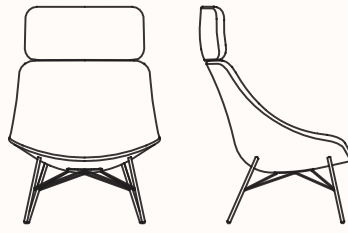

AUKI Lounge Chair

Features:

There are moments during the day that go beyond a right angle and seek the sinuous embracing line that supports the body, protects and relaxes it. These are moments for the AUKI Lounge Chair. Like a shell, its curved shape gently opens up to create a subtle armrest. The headrest and stool complete its sheer comfort and transform the chair into an elegant chaise-longue.

Frame:

Dimensions

Lounge Chair 4 Leg Base S112

OW 780mm
OD 760mm
OH 860mm
SH 360mm

Lounge Chair with Headrest 4 Leg Base S112PS

OW 780mm
OD 760mm
OH 1160mm
SH 360mm

Lounge Chair Round Base S117

OW 780mm
OD 760mm
OH 860mm
SH 360mm

Lounge Chair with Headrest Round Base S117P

OW 780mm
OD 760mm
OH 1160mm
SH 360mm

Lounge Chair 4 Wooden Legs S115

OW 780mm
OD 760mm
OH 860mm
SH 360mm

Lounge Chair with Headrest 4 Wooden Legs S115P

OW 780mm
OD 760mm
OH 1160mm
SH 360mm