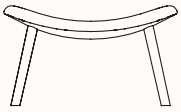

Frame:

Dimensions

Lounge Chair 4 Leg Base S112

OW 780mm
OD 760mm
OH 860mm
SH 360mm

Lounge Chair with Headrest 4 Leg Base S112PS

OW 780mm
OD 760mm
OH 1160mm
SH 360mm

Lounge Chair Round Base S117

OW 780mm
OD 760mm
OH 860mm
SH 360mm

Lounge Chair with Headrest Round Base S117P

OW 780mm
OD 760mm
OH 1160mm
SH 360mm

Lounge Chair 4 Wooden Legs S115

OW 780mm
OD 760mm
OH 860mm
SH 360mm

Lounge Chair with Headrest 4 Wooden Legs S115P

OW 780mm
OD 760mm
OH 1160mm
SH 360mm

Lounge Chair 4 Star Base S113

OW 780mm
OD 760mm
OH 860mm
SH 360mm

Lounge Chair with Headrest 4 Star Base S113P

OW 780mm
OD 760mm
OH 1160mm
SH 360mm

Dimensions

Footstool 4 Wooden Legs S116

OW 700mm
OD 460mm
OH 440mm

Footstool 4 Star Base S114

OW 700mm
OD 460mm
OH 440mm

Loose Cushion

OW 690mm
OD 530mm