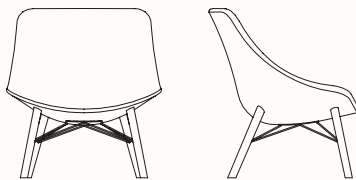

AUKI Lounge Chair

Features:

There are moments during the day that go beyond a right angle and seek the sinuous embracing line that supports the body, protects and relaxes it. These are moments for the AUKI Lounge Chair. Like a shell, its curved shape gently opens up to create a subtle armrest. The headrest and stool complete its sheer comfort and transform the chair into an elegant chaise-longue.

Frame:

Dimensions

Lounge Chair 4 Leg Base S112

OW 780mm
OD 760mm
OH 860mm
SH 360mm

Lounge Chair with Headrest 4 Leg Base S112PS

OW 780mm
OD 760mm
OH 1160mm
SH 360mm

Lounge Chair Round Base S117

OW 780mm
OD 760mm
OH 860mm
SH 360mm

Lounge Chair with Headrest Round Base S117P

OW 780mm
OD 760mm
OH 1160mm
SH 360mm

Lounge Chair 4 Wooden Legs S115

OW 780mm
OD 760mm
OH 860mm
SH 360mm

Lounge Chair with Headrest 4 Wooden Legs S115P

OW 780mm
OD 760mm
OH 1160mm
SH 360mm