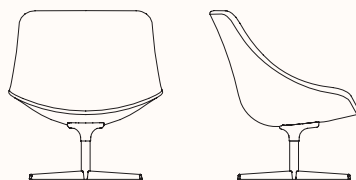

AUKI Lounge Chair

Features:

There are moments during the day that go beyond a right angle and seek the sinuous embracing line that supports the body, protects and relaxes it. These are moments for the AUKI Lounge Chair. Like a shell, its curved shape gently opens up to create a subtle armrest. The headrest and stool complete its sheer comfort and transform the chair into an elegant chaise-longue.

Frame:

Dimensions

Lounge Chair 4 Leg Base S112

OW 780mm
OD 760mm
OH 860mm
SH 360mm

Lounge Chair with Headrest 4 Leg Base S112PS

OW 780mm
OD 760mm
OH 1160mm
SH 360mm

Lounge Chair Round Base S117

OW 780mm
OD 760mm
OH 860mm
SH 360mm

Lounge Chair with Headrest Round Base S117P

OW 780mm
OD 760mm
OH 1160mm
SH 360mm

Lounge Chair 4 Wooden Legs S115

OW 780mm
OD 760mm
OH 860mm
SH 360mm

Lounge Chair with Headrest 4 Wooden Legs S115P

OW 780mm
OD 760mm
OH 1160mm
SH 360mm

Lounge Chair 4 Star Base S113

OW 780mm
OD 760mm
OH 860mm
SH 360mm

Lounge Chair with Headrest 4 Star Base S113P

OW 780mm
OD 760mm
OH 1160mm
SH 360mm

Dimensions

Footstool 4 Wooden Legs S116

OW 700mm
OD 460mm
OH 440mm