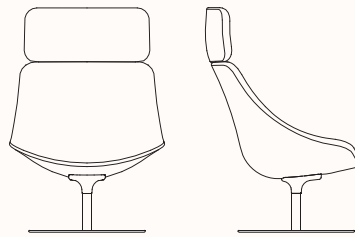

AUKI Lounge Chair

Features:

There are moments during the day that go beyond a right angle and seek the sinuous embracing line that supports the body, protects and relaxes it. These are moments for the AUKI Lounge Chair. Like a shell, its curved shape gently opens up to create a subtle armrest. The headrest and stool complete its sheer comfort and transform the chair into an elegant chaise-longue.

Frame:

Dimensions

Lounge Chair 4 Leg Base S112

OW 780mm
OD 760mm
OH 860mm
SH 360mm

Lounge Chair with Headrest 4 Leg Base S112PS

OW 780mm
OD 760mm
OH 1160mm
SH 360mm

Lounge Chair Round Base S117

OW 780mm
OD 760mm
OH 860mm
SH 360mm

Lounge Chair with Headrest Round Base S117P

OW 780mm
OD 760mm
OH 1160mm
SH 360mm

Lounge Chair 4 Wooden Legs S115

OW 780mm
OD 760mm
OH 860mm
SH 360mm

Lounge Chair with Headrest 4 Wooden Legs S115P

OW 780mm
OD 760mm
OH 1160mm
SH 360mm

Lounge Chair 4 Star Base S113

OW 780mm
OD 760mm
OH 860mm
SH 360mm

Lounge Chair with Headrest 4 Star Base S113P

OW 780mm
OD 760mm
OH 1160mm
SH 360mm

Dimensions

Footstool 4 Wooden Legs S116

OW 700mm
OD 460mm
OH 440mm