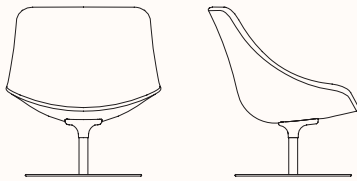

Frame:

Dimensions

Lounge Chair 4 Leg Base S112

OW 780mm
OD 760mm
OH 860mm
SH 360mm

Lounge Chair with Headrest 4 Leg Base S112PS

OW 780mm
OD 760mm
OH 1160mm
SH 360mm

Lounge Chair Round Base S117

OW 780mm
OD 760mm
OH 860mm
SH 360mm

Lounge Chair with Headrest Round Base S117P

OW 780mm
OD 760mm
OH 1160mm
SH 360mm

Lounge Chair 4 Wooden Legs S115

OW 780mm
OD 760mm
OH 860mm
SH 360mm

Lounge Chair with Headrest 4 Wooden Legs S115P

OW 780mm
OD 760mm
OH 1160mm
SH 360mm

Lounge Chair 4 Star Base S113

OW 780mm
OD 760mm
OH 860mm
SH 360mm

Lounge Chair with Headrest 4 Star Base S113P

OW 780mm
OD 760mm
OH 1160mm
SH 360mm

Dimensions

Footstool 4 Wooden Legs S116

OW 700mm
OD 460mm
OH 440mm