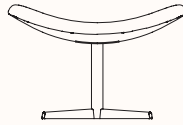

Frame:

Dimensions

Lounge Chair 4 Leg Base S112

OW 780mm
OD 760mm
OH 860mm
SH 360mm

Lounge Chair with Headrest 4 Leg Base S112PS

OW 780mm
OD 760mm
OH 1160mm
SH 360mm

Lounge Chair Round Base S117

OW 780mm
OD 760mm
OH 860mm
SH 360mm

Lounge Chair with Headrest Round Base S117P

OW 780mm
OD 760mm
OH 1160mm
SH 360mm

Lounge Chair 4 Wooden Legs S115

OW 780mm
OD 760mm
OH 860mm
SH 360mm

Lounge Chair with Headrest 4 Wooden Legs S115P

OW 780mm
OD 760mm
OH 1160mm
SH 360mm

Lounge Chair 4 Star Base S113

OW 780mm
OD 760mm
OH 860mm
SH 360mm

Lounge Chair with Headrest 4 Star Base S113P

OW 780mm
OD 760mm
OH 1160mm
SH 360mm

Dimensions

Footstool 4 Wooden Legs S116

OW 700mm
OD 460mm
OH 440mm

Footstool 4 Star Base S114

OW 700mm
OD 460mm
OH 440mm

Loose Cushion

OW 690mm
OD 530mm