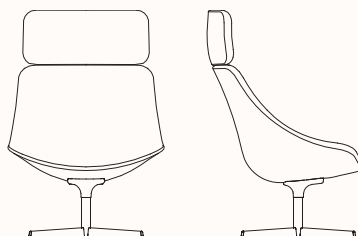

AUKI Lounge Chair

Features:

There are moments during the day that go beyond a right angle and seek the sinuous embracing line that supports the body, protects and relaxes it. These are moments for the AUKI Lounge Chair. Like a shell, its curved shape gently opens up to create a subtle armrest. The headrest and stool complete its sheer comfort and transform the chair into an elegant chaise-longue.

Frame:

Dimensions

Lounge Chair 4 Leg Base S112

OW 780mm
OD 760mm
OH 860mm
SH 360mm

Lounge Chair with Headrest 4 Leg Base S112PS

OW 780mm
OD 760mm
OH 1160mm
SH 360mm

Lounge Chair Round Base S117

OW 780mm
OD 760mm
OH 860mm
SH 360mm

Lounge Chair with Headrest Round Base S117P

OW 780mm
OD 760mm
OH 1160mm
SH 360mm

Lounge Chair 4 Wooden Legs S115

OW 780mm
OD 760mm
OH 860mm
SH 360mm

Lounge Chair with Headrest 4 Wooden Legs S115P

OW 780mm
OD 760mm
OH 1160mm
SH 360mm

Lounge Chair 4 Star Base S113

OW 780mm
OD 760mm
OH 860mm
SH 360mm

Lounge Chair with Headrest 4 Star Base S113P

OW 780mm
OD 760mm
OH 1160mm
SH 360mm

Dimensions

Footstool 4 Wooden Legs S116

OW 700mm
OD 460mm
OH 440mm