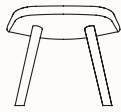

Frame:

Dimensions

Lounge Chair 4 Leg Base S112

OW 780mm
OD 760mm
OH 860mm
SH 360mm

Lounge Chair with Headrest 4 Leg Base S112PS

OW 780mm
OD 760mm
OH 1160mm
SH 360mm

Lounge Chair Round Base S117

OW 780mm
OD 760mm
OH 860mm
SH 360mm

Lounge Chair with Headrest Round Base S117P

OW 780mm
OD 760mm
OH 1160mm
SH 360mm

Lounge Chair 4 Wooden Legs S115

OW 780mm
OD 760mm
OH 860mm
SH 360mm

Lounge Chair with Headrest 4 Wooden Legs S115P

OW 780mm
OD 760mm
OH 1160mm
SH 360mm

Lounge Chair 4 Star Base S113

OW 780mm
OD 760mm
OH 860mm
SH 360mm

Lounge Chair with Headrest 4 Star Base S113P

OW 780mm
OD 760mm
OH 1160mm
SH 360mm

Dimensions

Footstool 4 Wooden Legs S116

OW 700mm
OD 460mm
OH 440mm

Footstool 4 Star Base S114

OW 700mm
OD 460mm
OH 440mm

Loose Cushion

OW 690mm
OD 530mm