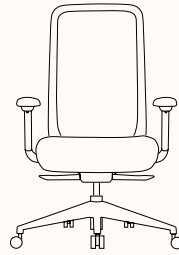

KHYN Task Chair

Features:

The Khyn Task Chair is a versatile seating solution for modern workplaces. The breathable mesh back and upholstered seat with removable cover, ensures both comfort and easy maintenance.

Promoting better posture to reduce strain during long work hours, the Khyn Task Chair is designed to enhance productivity and comfort, making it an ideal choice for any workplace environment.

Option:

- With or without 4D arms
- Additional lumbar support

Fabric Seat with Mesh Back:

Mesh YM93

Black Model:

Frame,
Base & Arms

31 Black
Mesh

YUNA-2
Black Fabric

Light Model:

Light Grey
Frame

60-28 Mid
Grey Mesh

SD35 Sunday
Dark
Grey Fabric

Note: *COM Available

Dimensions:

Task Chair with Arms

OW 730mm
OD 700mm
OH 1065 - 1175mm

SW 500mm
SD 418 - 488mm
SH 475 - 585mm
AH 653 - 843mm
AW 640 - 700mm