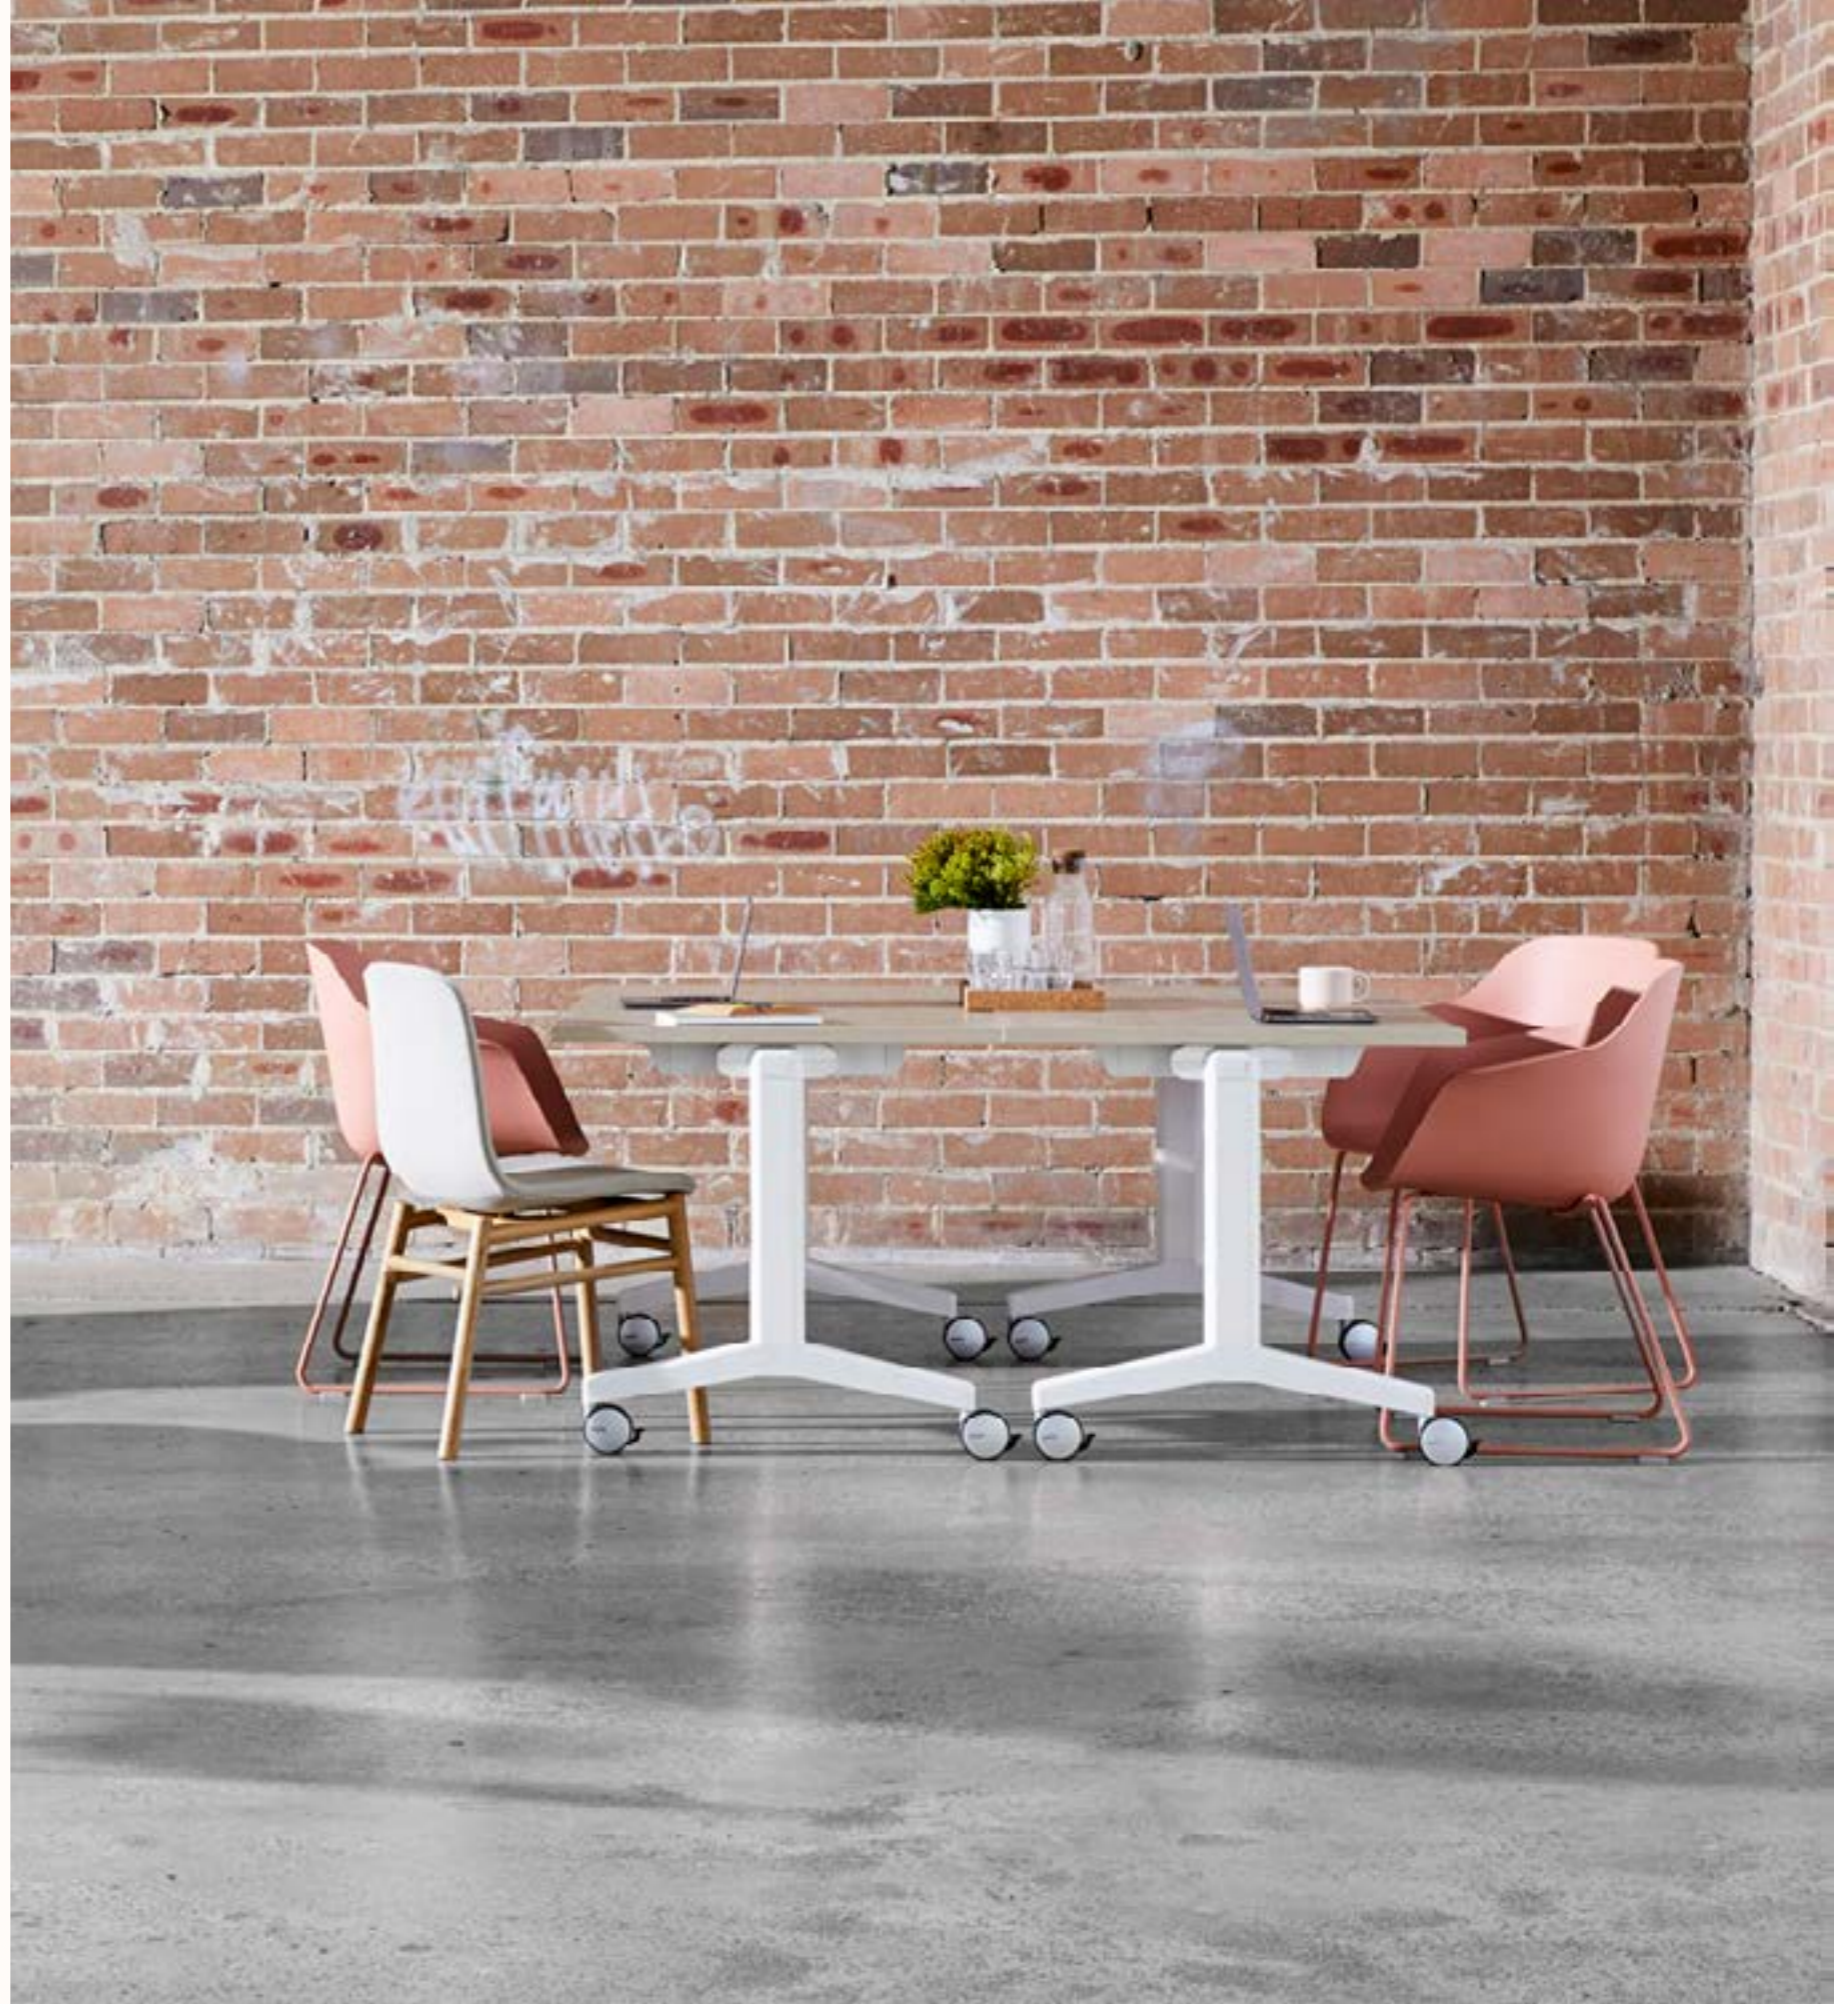

Choice, freedom, flexibility and control

With a combination of finishes, sizes, heights and up to eight top shapes, KISSEN can adapt to any modern working or lifestyle environment.

KISSEN is equal parts functional and aesthetic, being the centre piece of a space or blending in with contemporary themes and features.