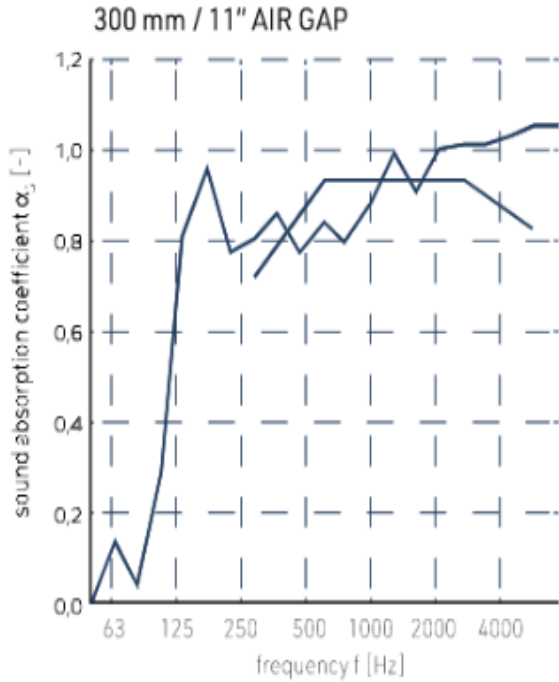

Microprism

Luminous flux of the luminaire:

2880 lm

Luminous flux of the light source:

3800 lm

Protection class:

I

Colour temperature:

4000K (3000K on request)

Colour consistency:

SDCM3

Life span:

> 50'000 h (L70 B50)

Dimensions

Tetra 400.10

OW 1200mm