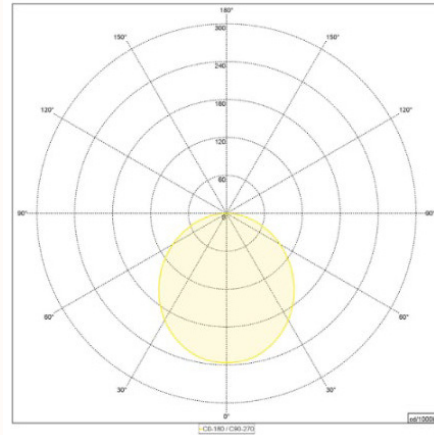

Microprism

Luminous flux of the luminaire:

2880 lm

Luminous flux of the light source:

3800 lm

Protection class:

I

Colour temperature:

4000K (3000K on request)

Colour consistency:

SDCM3

Life span:

> 50'000 h (L70 B50)

Dimensions

Tetra 400.10

OW 1200mm