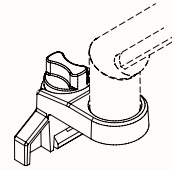

Single Sided Rail

Accessories

Metal

1. Telephone Tray

2. Accessory Post

3. Monitor Arm Side Mount

Monitor Arm Top Mount

Plastic

4. Cable Hook

5. Document Tray
45mm High

6. Twisted Bag Hook
32mm Bench Tops

Bag Hook
25mm Bench Tops

Accessories

7. Screens

Precinct Classic

OW 600 - 2380mm
OH 330 - 600mm
(Above Desk)