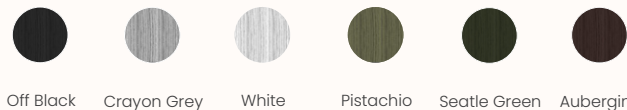

### Finishes:

- Cast aluminium frame with powder coat or solid beech legs.
- Beech ply or plastic seat and back.
- Beech Ply and solid beech with optional colourwash or stains.
- Optional solid oak legs or oak ply seat and back.

#### Plastic & powder coat:

Off Black   Crayon Grey   White   Pistachio   Seattle Green   Aubergine

#### Colourwash:

Off Black   Crayon Grey   White   Pistachio   Seattle Green   Aubergine