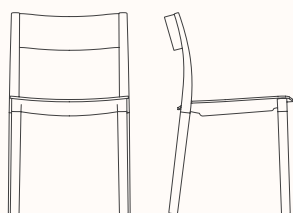

### Options:

- FLK101 Side chair, wood seat & back
- FLK103 Side chair, plastic seat & back

**Design:** PEARSON LLOYD FOR THE SENATOR GROUP

**Warranty:** 5 years

### Dimensions