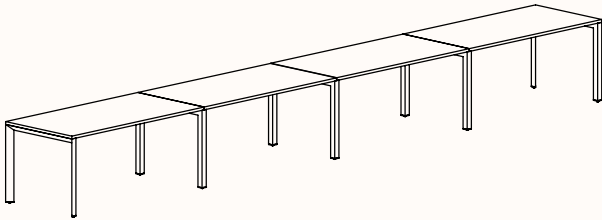

### 180 Degree Single

Width Range: 1200 - 2700mm

Length Range: 1200 - 2700mm

Depth Range: 600 - 900mm

Height Range: 720mm (Fixed Height)

610 - 788mm (Tech Adjust)

Run of 2

Run of 3

Run of 4

Run of 5

Run of 6

**180 Degree**

**Pod of 2**

**Pod of 4  
With Standard Shared Leg**

**Pod of 6  
With Standard Shared Leg**

**Pod of 8  
With Standard Shared Leg**