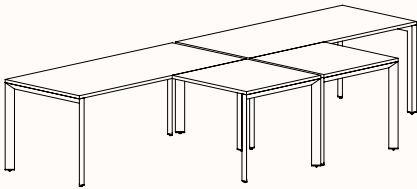

Pod of Two

3 End Left Hand & 3 End Right Hand

Pod of Four

2x 3 End Left Hand & 2x 3 End Right Hand