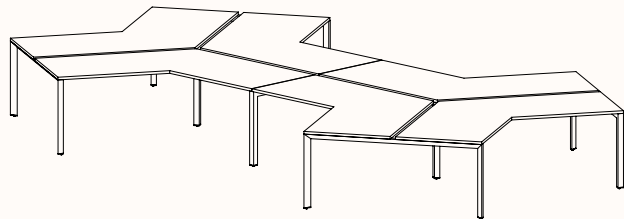

120 Degree

120 Degree

Width Range: 1200 - 1800mm
Length Range: 1200 - 1800mm
Depth Range: 600 - 900mm
Height Range: 720mm (Fixed Height)
610 - 788mm (Tech Adjust)

120 Degree U-Shape

Pod of 3

Pod of 6

Pod of 9