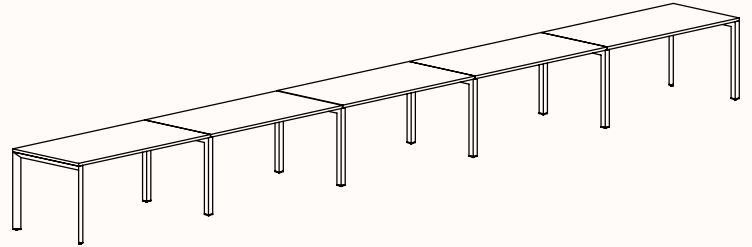

### 180 Degree Single

Width Range: 1200 - 2700mm

Length Range: 1200 - 2700mm

Depth Range: 600 - 900mm

Height Range: 720mm (Fixed Height)

610 - 788mm (Tech Adjust)

Run of 2

Run of 3

Run of 4

Run of 5

Run of 6

**180 Degree**

**Pod of 2**

**Pod of 4  
With Standard Shared Leg**

**Pod of 6  
With Standard Shared Leg**

**Pod of 8  
With Standard Shared Leg**