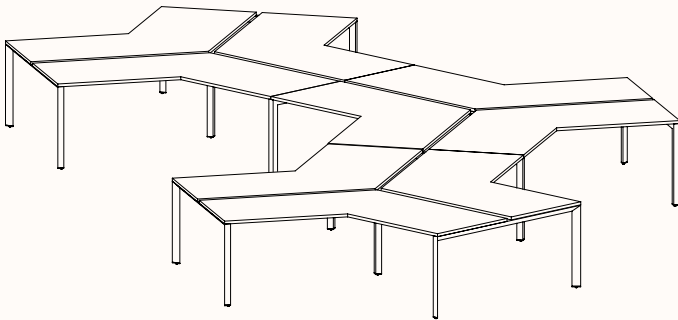

120 Degree

120 Degree

Width Range: 1200 - 1800mm
Length Range: 1200 - 1800mm
Depth Range: 600 - 900mm
Height Range: 720mm (Fixed Height)
610 - 788mm (Tech Adjust)

120 Degree U-Shape

Pod of 3

Pod of 6

Pod of 9