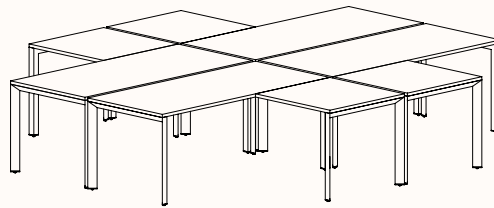

Pod of Two

3 End Left Hand & 3 End Right Hand

Pod of Four

2x 3 End Left Hand & 2x 3 End Right Hand