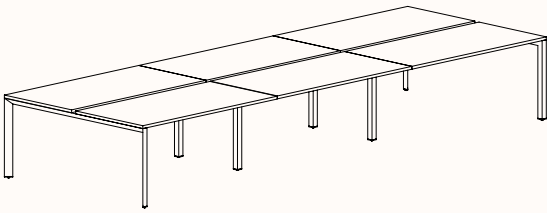

### 180 Degree Single

Width Range: 1200 - 2700mm

Length Range: 1200 - 2700mm

Depth Range: 600 - 900mm

Height Range: 720mm (Fixed Height)

610 - 788mm (Tech Adjust)

Run of 2

Run of 3

Run of 4

Run of 5

Run of 6

**180 Degree**

**Pod of 2**

**Pod of 4  
With Standard Shared Leg**

**Pod of 6  
With Standard Shared Leg**

**Pod of 8  
With Standard Shared Leg**

**Pod of 10  
With Standard Shared Leg**

**Pod of 12  
With Standard Shared Leg**