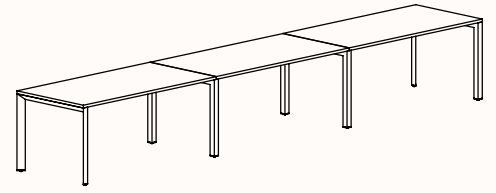

### 180 Degree Single

Width Range: 1200 - 2700mm

Length Range: 1200 - 2700mm

Depth Range: 600 - 900mm

Height Range: 720mm (Fixed Height)

610 - 788mm (Tech Adjust)

Run of 2

Run of 3

Run of 4

Run of 5

Run of 6

**180 Degree**

**Pod of 2**

**Pod of 4  
With Standard Shared Leg**

**Pod of 6  
With Standard Shared Leg**

**Pod of 8  
With Standard Shared Leg**