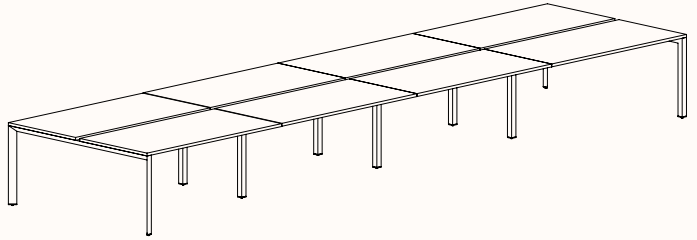

### 180 Degree Single

Width Range: 1200 - 2700mm

Length Range: 1200 - 2700mm

Depth Range: 600 - 900mm

Height Range: 720mm (Fixed Height)

610 - 788mm (Tech Adjust)

Run of 2

Run of 3

Run of 4

Run of 5

Run of 6

**180 Degree**

**Pod of 2**

**Pod of 4  
With Standard Shared Leg**

**Pod of 6  
With Standard Shared Leg**

**Pod of 8  
With Standard Shared Leg**

**Pod of 10  
With Standard Shared Leg**

**Pod of 12  
With Standard Shared Leg**