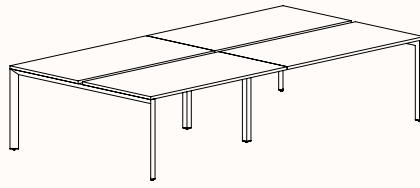

### 180 Degree Single

Width Range: 1200 - 2700mm

Length Range: 1200 - 2700mm

Depth Range: 600 - 900mm

Height Range: 720mm (Fixed Height)

610 - 788mm (Tech Adjust)

Run of 2

Run of 3

Run of 4

Run of 5

Run of 6

**180 Degree**

**Pod of 2**

**Pod of 4  
With Standard Shared Leg**

**Pod of 6  
With Standard Shared Leg**

**Pod of 8  
With Standard Shared Leg**

**Pod of 10  
With Standard Shared Leg**

**Pod of 12  
With Standard Shared Leg**