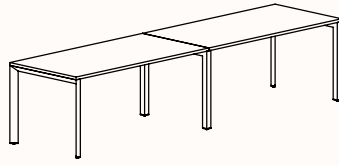

### 180 Degree Single

Width Range: 1200 - 2700mm

Length Range: 1200 - 2700mm

Depth Range: 600 - 900mm

Height Range: 720mm (Fixed Height)

610 - 788mm (Tech Adjust)

Run of 2

Run of 3

Run of 4

Run of 5

Run of 6

**180 Degree**

**Pod of 2**

**Pod of 4  
With Standard Shared Leg**

**Pod of 6  
With Standard Shared Leg**

**Pod of 8  
With Standard Shared Leg**