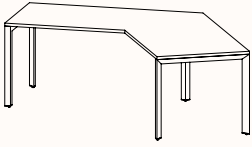

120 Degree

120 Degree

Width Range: 1200 - 1800mm
Length Range: 1200 - 1800mm
Depth Range: 600 - 900mm
Height Range: 720mm (Fixed Height)
610 - 788mm (Tech Adjust)