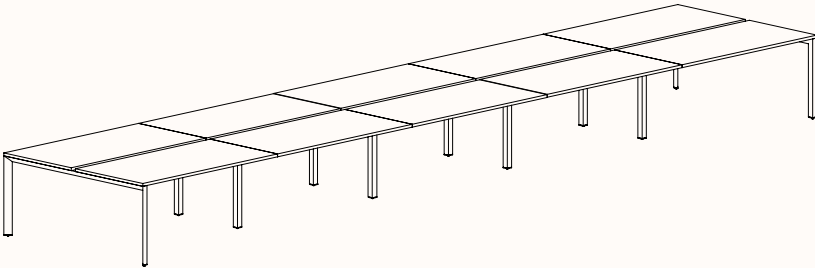

### 180 Degree Single

Width Range: 1200 - 2700mm

Length Range: 1200 - 2700mm

Depth Range: 600 - 900mm

Height Range: 720mm (Fixed Height)

610 - 788mm (Tech Adjust)

Run of 2

Run of 3

Run of 4

Run of 5

Run of 6

**180 Degree**

**Pod of 2**

**Pod of 4  
With Standard Shared Leg**

**Pod of 6  
With Standard Shared Leg**

**Pod of 8  
With Standard Shared Leg**

**Pod of 10  
With Standard Shared Leg**

**Pod of 12  
With Standard Shared Leg**