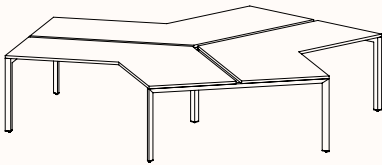

120 Degree

120 Degree

Width Range: 1200 - 1800mm
Length Range: 1200 - 1800mm
Depth Range: 600 - 900mm
Height Range: 720mm (Fixed Height)
610 - 788mm (Tech Adjust)

120 Degree U-Shape

Pod of 3

Pod of 6

Pod of 9