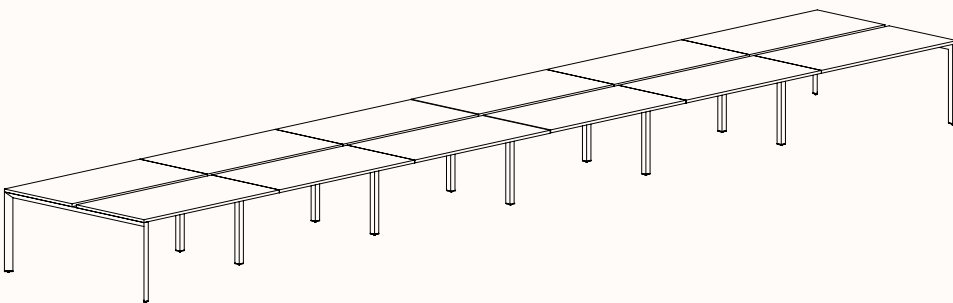

### 180 Degree Single

Width Range: 1200 - 2700mm

Length Range: 1200 - 2700mm

Depth Range: 600 - 900mm

Height Range: 720mm (Fixed Height)

610 - 788mm (Tech Adjust)

Run of 2

Run of 3

Run of 4

Run of 5

Run of 6

**180 Degree**

**Pod of 2**

**Pod of 4  
With Standard Shared Leg**

**Pod of 6  
With Standard Shared Leg**

**Pod of 8  
With Standard Shared Leg**

**Pod of 10  
With Standard Shared Leg**

**Pod of 12  
With Standard Shared Leg**