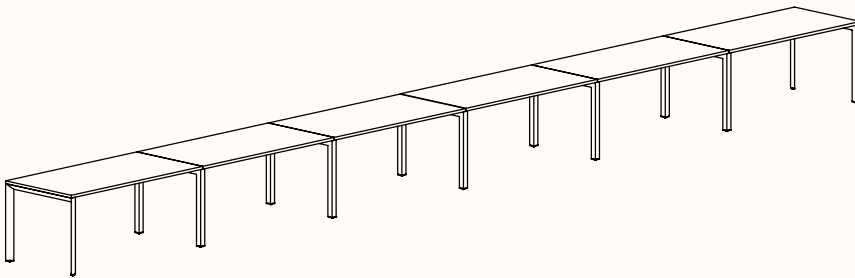

### 180 Degree Single

Width Range: 1200 - 2700mm

Length Range: 1200 - 2700mm

Depth Range: 600 - 900mm

Height Range: 720mm (Fixed Height)

610 - 788mm (Tech Adjust)

Run of 2

Run of 3

Run of 4

Run of 5

Run of 6

**180 Degree**

**Pod of 2**

**Pod of 4  
With Standard Shared Leg**

**Pod of 6  
With Standard Shared Leg**

**Pod of 8  
With Standard Shared Leg**