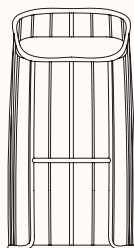

Series 10: Drop, L-5-2, Razzle Dazzle

Series 11: Coda 2

Series 12: Classic 2, Nabuk, Soft (Elmo), Gentle 2

COM & COL

Refer to Sancal fabric [link](#)

Metal base: Bronze or nacar colour epoxy coated

Ø16mm FI steel tube with glides.

## Dimensions

### Tonella Low Stool

**301.462**

OW 530mm

OD 480mm

OH 770mm

SH 670mm