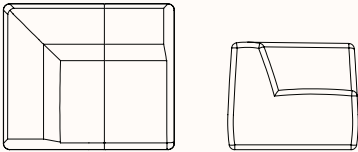

Single LHS Lounge ASL1100LB/ASL1100LOD

OW 1100mm
OD 950mm
SH 430mm
OH 780mm