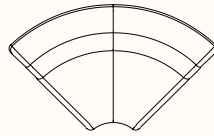

Round Corner Lounge ASR1200/ASR1200B/ASR1200OD

OW 1642mm
OD 950mm
SH 430mm
OH 780mm