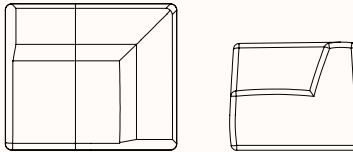

Single RHS Lounge ASL1100RB/ASL1100ROD

OW 1100mm
OD 950mm
SH 430mm
OH 780mm