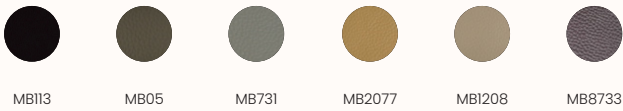

Leather

MB113   MB05   MB731   MB2077   MB1208   MB8733