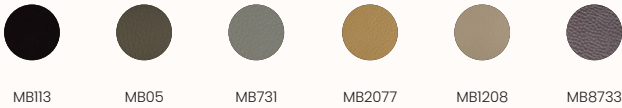

Fabric Seat with Fabric Back:

Frame

Black   Dark Grey   Light Grey

Fixed or Adjustable Headrest (Optional)

Fabric Gabriel Medley, Fighter or leather
COM Available

Leather

MB113   MB05   MB731   MB2077   MB1208   MB8733

**Fabric
Medley Gabriel**

Fighter Gabriel