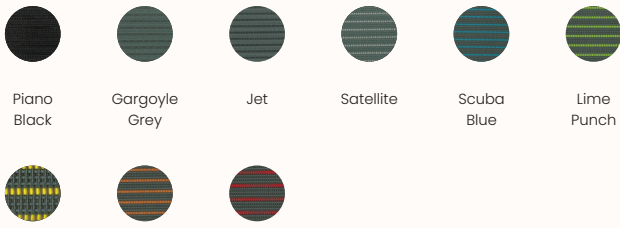

Fabric Seat with Mesh Back:

Frame

Mesh - Lane

Fixed or Adjustable Headrest (Optional)

Fabric Gabriel Medley, Fighter or leather
COM Available
Mesh Lane (Adjustable only)

Leather

Fabric Medley Gabriel

Fighter Gabriel