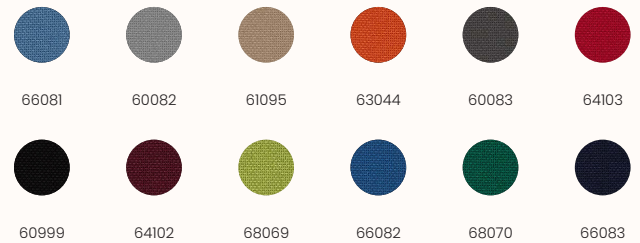

Fighter Gabriel