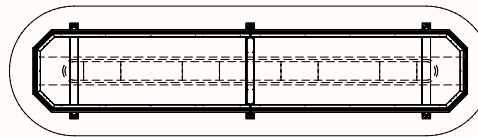

Team Table MKU-RND3

OW 3200-5200mm
OD 1200-1600mm
OH 720/750mm

Suitable with 2 or 4 Omni lids.
Compatible with Omni duct lite, with optional powerblade.