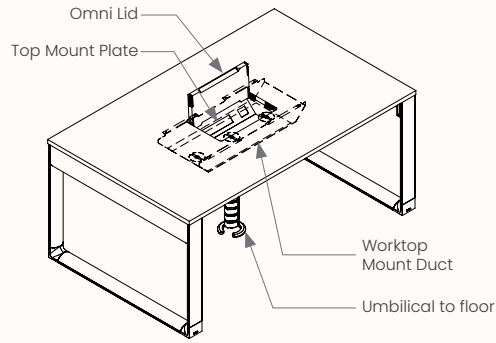

Cable Management

Powerblade

W 300mm

D 40mm

Top Mount Plate & Worktop Mount Duct without Powerblade

Compatible with any table with 1 Omni lid.

Not compatible with Omni Duct Lite.