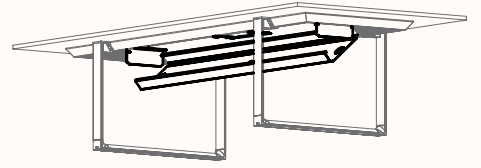

# Cable Management

**Omni Duct Lite**

W 300mm  
H 88.5mm

**Omni Duct Lite Closed**

**Omni Duct Lite Open**

**Full length Omni Duct Lite**

**2 piece Omni Duct Lite  
with Powerblade**

**2 piece Omni Duct Lite  
without Powerblade**