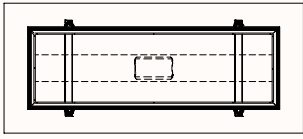

Dimensions

Seated Team Table

Team Table MKU-REC2

OW 1600-3200mm
OD 1000-1800mm
OH 720/750mm

Suitable with 1, 2, 3 or 4 Omni lids depending on table length.
Compatible with Omni duct lite, with optional powerblade.