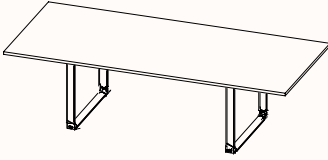

Dimensions

Seated Team Table

Team Table MKU-REC2

OW 1600-3200mm
OD 1000-1800mm
OH 720/750mm

Suitable with 1, 2, 3 or 4 Omni lids depending on table length.
Compatible with Omni duct lite, with optional powerblade.