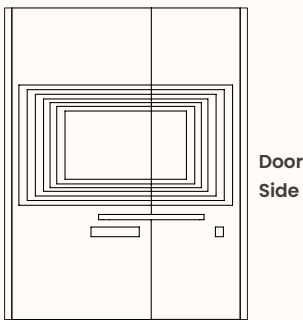

### Verse 2.1: Option 1A

Media Panel 2x 600mmW:

LH GPO, RH switch & RH shelf

Fabric or Sonic Board (Internal)

TV Bracket Height: 1175mm (Seated Level)

TV Size: 42" - 45"

### Verse 2.1: Option 1B

Media Panel 2x 600mmW:

RH GPO, LH Switch & LH shelf

Fabric or Sonic Board (Internal)

TV Bracket Height: 1175mm (Seated Level)

TV Size: 42" - 45"

### Verse 2.2: Option 2A

Media Panel RH 600mmW & LH 900mmW:

LH GPO, RH switch & RH shelf

Fabric or Sonic Board (Internal)

TV Bracket Height: 1175mm (Seated Level)

TV Size: 42" - 65"