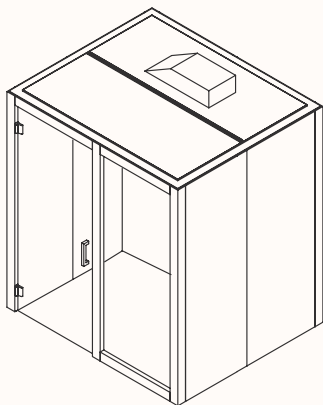

Verse 2.3

OW 1980mm
OD 1980mm
H 2200/2400mm (Frame)
OH 2370/2600mm (Including fan box)
Internal Room Size: 1800 x 1800mm

Side walls made up of: 2x 900mmW panels
Front & back walls made up of: 2x 900mmW panels