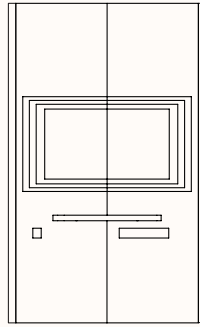

### Verse 2.1: Option 1A

Media Panel 2x 600mmW:

LH GPO, RH switch & RH shelf

Fabric or Sonic Board (Internal)

TV Bracket Height: 1175mm (Seated Level)

TV Size: 42" - 45"