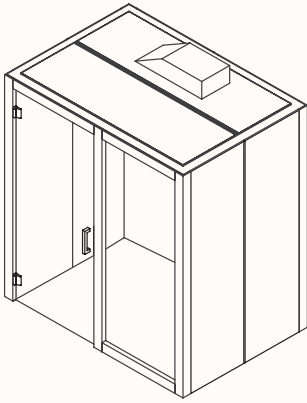

Dimensions:

Verse 2.1

OW 1980mm
OD 1380mm
H 2200/2400mm (Frame)
OH 2370/2600mm (Including fan box)
Internal Room Size: 1800 x 1200mm

Side walls made up of: 2x 600mmW panels
Front & back walls made up of: 2x 900mmW panels