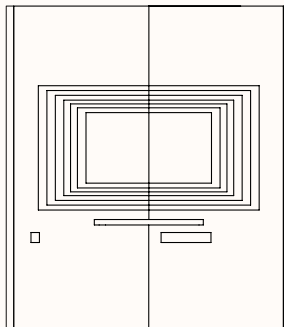

### Verse 2.3: Option 3A

Media Panel x2 900mmW:

LH GPO, RH switch & RH shelf

Fabric or Sonic Board (Internal)

TV Bracket Height: 1175mm (Seated Level)

TV Size: 42" - 65"