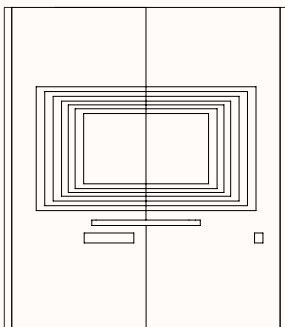

### Verse 2.2: Option 2B

Media Panel LH 600mmW & RH 900mmW:

RH GPO, LH switch & LH shelf

Fabric or Sonic Board (Internal)

TV Bracket Height: 1175mm (Seated Level)

TV Size: 42" - 65"