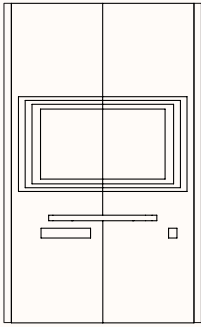

Media Panel: (Side Walls only)

TV & TV bracket not included

Verse 2.1: Option 1A

Media Panel 2x 600mmW:

LH GPO, RH switch & RH shelf

Fabric or Sonic Board (Internal)

TV Bracket Height: 1175mm (Seated Level)

TV Size: 42" - 45"