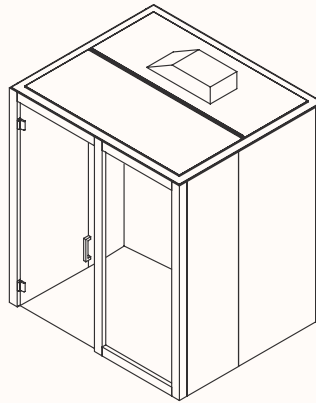

OW 1980mm  
OD 1380mm  
H 2200/2400mm (Frame)  
OH 2370/2600mm (Including fan box)  
Internal Room Size: 1800 x 1200mm

Side walls made up of: 2x 600mmW panels  
Front & back walls made up of: 2x 900mmW panels