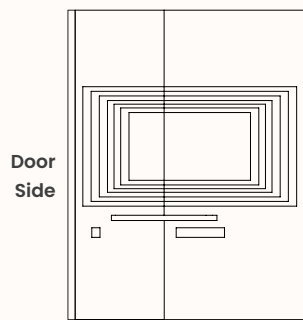

### Verse 2.2: Option 2A

Media Panel RH 600mmW & LH 900mmW:

LH GPO, RH switch & RH shelf

Fabric or Sonic Board (Internal)

TV Bracket Height: 1175mm (Seated Level)

TV Size: 42" - 65"