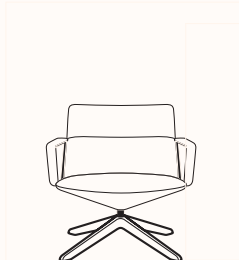

zenithinteriors.com

CAPRI Wood Swivel Lounge

Zenith

Features:

The Capri Lounge is a distinctive seating solution designed for comfort, conversation, and relaxed interaction. With its exceptional ergonomics, it features a fully upholstered seat and backrest and open or upholstered arms.

The chair offers versatility through a central 4-star solid beech wood swivel four-star base with self-return system, ideal for waiting areas or quiet retreat spaces, Capri Lounge creates an inviting environment to pause, connect, and unwind.

Design: ANDREU WORLD

Warranty: 10 years

Option:

- Upholstered Arms
- Open Aluminium arms
- Tilting mechanism

Dimensions

Capri Low back - BU1742 Fully upholstered arms

OW 790mm
OD 780mm
SH 420mm
AH 610mm
OH 820mm

Capri Low back - BU1743 Open arms

OW 790mm
OD 780mm
SH 420mm
AH 610mm
OH 820mm

Capri High back - BU1700 Fully upholstered arms

OW 790mm
OD 820mm
SH 420mm
AH 610mm
OH 1020mm

Capri High back - BU1701 Open arms