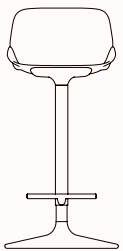

OW 500mm  
OD 505mm  
SH\* 740mm  
OH 940mm

**4 Leg Steel Swivel  
High Back/Counter Height**

OW 500mm  
OD 575mm  
SH\* 640mm  
OH 1005mm

**4 Leg Steel Swivel  
High Back/Bar Height**

OW 500mm  
OD 575mm  
SH\* 760mm  
OH 1125mm

**Solid Wood Central  
Swivel Base  
Low Back/Counter Height**

OW 455mm  
OD 445mm  
SH\* 630mm  
OH 830mm

**Solid Wood Central  
Swivel Base  
Low Back/Bar Height**

OW 485mm  
OD 485mm  
SH\* 750mm  
OH 950mm

**Solid Wood Central  
Swivel Base  
High Back/Counter Height**

OW 500mm  
OD 575mm  
SH\* 650mm  
OH 1015mm

**Solid Wood Central  
Swivel Base  
High Back/Bar Height**

OW 500mm  
OD 575mm  
SH\* 770mm  
OH 1135mm

**Swivel Central Base  
Low Back/Counter Height**

OW 460mm  
OD 460mm  
SH\* 640mm  
OH 820mm

**Swivel Central Base  
Low Back/Bar Height**

OW 460mm  
OD 460mm  
SH\* 750mm  
OH 970mm

**Swivel Central Base  
High Back/Counter Height**