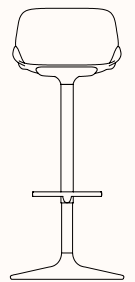

OW 500mm  
OD 505mm  
SH\* 740mm  
OH 940mm

**4 Leg Steel Swivel  
High Back/Counter Height**

OW 500mm  
OD 575mm  
SH\* 640mm  
OH 1005mm

**4 Leg Steel Swivel  
High Back/Bar Height**

OW 500mm  
OD 575mm  
SH\* 760mm  
OH 1125mm

**Solid Wood Central  
Swivel Base  
Low Back/Counter Height**

OW 455mm  
OD 445mm  
SH\* 630mm  
OH 830mm

**Solid Wood Central  
Swivel Base  
Low Back/Bar Height**

OW 485mm  
OD 485mm  
SH\* 750mm  
OH 950mm

**Solid Wood Central  
Swivel Base  
High Back/Counter Height**

OW 500mm  
OD 575mm  
SH\* 650mm  
OH 1015mm

**Solid Wood Central  
Swivel Base  
High Back/Bar Height**

OW 500mm  
OD 575mm  
SH\* 770mm  
OH 1135mm

**Swivel Central Base  
Low Back/Counter Height**

OW 460mm  
OD 460mm  
SH\* 640mm  
OH 820mm

**Swivel Central Base  
Low Back/Bar Height**

OW 460mm  
OD 460mm  
SH\* 750mm  
OH 970mm

**Swivel Central Base  
High Back/Counter Height**