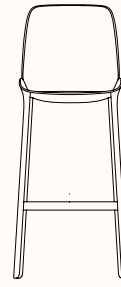

OW 500mm  
OD 505mm  
SH\* 760mm  
OH 960mm

**Sled\*\*  
High Back/Counter Height**

OW 515mm  
OD 575mm  
SH\* 640mm  
OH 1005mm

**Sled\*\*  
High Back/Bar Height**

OW 530mm  
OD 575mm  
SH\* 760mm  
OH 1125mm

**Wood  
Low Back/Counter Height**

OW 480mm  
OD 465mm  
SH\* 640mm  
OH 840mm

**Wood  
Low Back/Bar Height**

OW 500mm  
OD 485mm  
SH\* 760mm  
OH 960mm

**Wood  
High Back/Counter Height**

OW 535mm  
OD 575mm  
SH\* 640mm  
OH 1005mm

**Wood  
High Back/Bar Height**

OW 550mm  
OD 575mm  
SH\* 760mm  
OH 1125mm

**Cantilever  
Counter Height**

OW 490mm  
OD 505mm  
SH\* 640mm  
OH 840mm

**Cantilever  
Bar Height**

OW 500mm  
OD 505mm  
SH\* 760mm  
OH 960mm

**Note:** \*SH increases by 20mm when upholstered  
\*\*Outdoor model available

**4 Leg Steel Swivel  
Low Back/Counter Height**

OW 490mm  
OD 505mm  
SH\* 620mm  
OH 820mm

**4 Leg Steel Swivel  
Low Back/Bar Height**