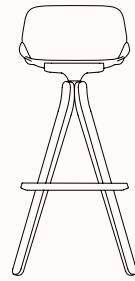

**Note:** \*SH increases by 20mm when upholstered  
\*\*Outdoor model available

**4 Leg Steel Swivel  
Low Back/Counter Height**

OW 490mm  
OD 505mm  
SH\* 620mm  
OH 820mm

**4 Leg Steel Swivel  
Low Back/Bar Height**

OW 500mm  
OD 505mm  
SH\* 740mm  
OH 940mm

**4 Leg Steel Swivel  
High Back/Counter Height**

OW 500mm  
OD 575mm  
SH\* 640mm  
OH 1005mm

**4 Leg Steel Swivel  
High Back/Bar Height**

OW 500mm  
OD 575mm  
SH\* 760mm  
OH 1125mm

**Solid Wood Central  
Swivel Base  
Low Back/Counter Height**

OW 455mm  
OD 445mm  
SH\* 630mm  
OH 830mm

**Solid Wood Central  
Swivel Base  
Low Back/Bar Height**

OW 485mm  
OD 485mm  
SH\* 750mm  
OH 950mm

**Solid Wood Central  
Swivel Base  
High Back/Counter Height**

OW 500mm  
OD 575mm  
SH\* 650mm  
OH 1015mm

**Solid Wood Central  
Swivel Base  
High Back/Bar Height**

OW 500mm  
OD 575mm  
SH\* 770mm  
OH 1135mm