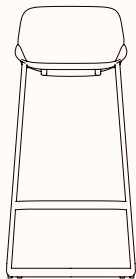

OW 500mm  
OD 505mm  
SH\* 760mm  
OH 960mm

**Sled\*\*  
High Back/Counter Height**

OW 515mm  
OD 575mm  
SH\* 640mm  
OH 1005mm

**Sled\*\*  
High Back/Bar Height**

OW 530mm  
OD 575mm  
SH\* 760mm  
OH 1125mm

**Wood  
Low Back/Counter Height**

OW 480mm  
OD 465mm  
SH\* 640mm  
OH 840mm

**Wood  
Low Back/Bar Height**

OW 500mm  
OD 485mm  
SH\* 760mm  
OH 960mm

**Wood  
High Back/Counter Height**

OW 535mm  
OD 575mm  
SH\* 640mm  
OH 1005mm

**Wood  
High Back/Bar Height**

OW 550mm  
OD 575mm  
SH\* 760mm  
OH 1125mm

**Cantilever  
Counter Height**

OW 490mm  
OD 505mm  
SH\* 640mm  
OH 840mm

**Cantilever  
Bar Height**

OW 500mm  
OD 505mm  
SH\* 760mm  
OH 960mm

**Note:** \*SH increases by 20mm when upholstered  
\*\*Outdoor model available

**4 Leg Steel Swivel  
Low Back/Counter Height**

OW 490mm  
OD 505mm  
SH\* 620mm  
OH 820mm

**4 Leg Steel Swivel  
Low Back/Bar Height**