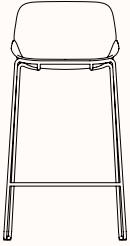

## Options:

- Shell: Eco Thermopolymer seat and backrest, upholstered seat pad, upholstered inner shell pad
- Base: 4 leg, steel cantilever base, swivel 4 star base with self-return, 4 star swivel base and height adjustable central swivel base with 5 casters and self-return

Marine Green

Terracotta  
Brown

Oxide Red

**Note:** \* 100% Recycled (Pure Eco Thermopolymer)

**Dimensions:**

**Sled\*\*  
Low Back/Counter Height**

OW 490mm  
OD 505mm  
SH\* 640mm  
OH 840mm

**Sled\*\*  
Low Back/Bar Height**

OW 500mm  
OD 505mm  
SH\* 760mm  
OH 960mm

**Sled\*\*  
High Back/Counter Height**

OW 515mm  
OD 575mm  
SH\* 640mm  
OH 1005mm

**Sled\*\*  
High Back/Bar Height**

OW 530mm  
OD 575mm  
SH\* 760mm  
OH 1125mm

**Wood  
Low Back/Counter Height**

OW 480mm  
OD 465mm  
SH\* 640mm  
OH 840mm

**Wood  
Low Back/Bar Height**

OW 500mm  
OD 485mm  
SH\* 760mm  
OH 960mm

**Wood  
High Back/Counter Height**

OW 535mm  
OD 575mm  
SH\* 640mm  
OH 1005mm