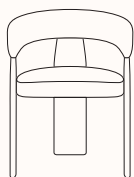

### Finishes:

**Frame:**

Solid ash wood structure

Please refer to Andreu world finishes specification

**Seat/Backrest:**

Upholstered in Andreu world select fabrics.

Please refer to Andreu world finishes specification

### Dimensions

**Oru Chair**  
**SI2270**

OW 540mm  
OD 585mm  
SH 460mm  
OH 735mm

**Oru Armchair**  
**SO2271**

OW 580mm  
OD 600mm  
SH 460mm  
AH 685mm  
OH 735mm

**Oru Armchair**  
**SO2273**

OW 610mm  
OD 615mm  
SH 460mm  
AH 685mm  
OH 735mm