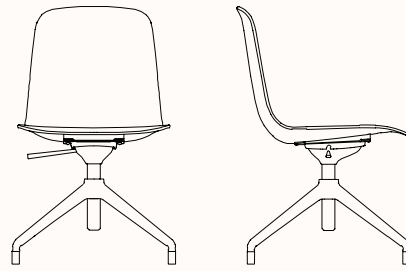

## Polypropylene:

Canvas White  
ZPL\_008

Black Night  
ZPL\_006

Gum Grey  
ZPL\_007

Indigo  
ZPL\_009

Olive  
ZPL\_010

Blush Pink  
ZPL\_011

**Dimensions:**

**Side Chair with Castors**

OW 510mm  
OD 570mm  
SH 450-550mm  
OH 820-920mm

**Side Chair with Glides**

OW 510mm  
OD 570mm  
SH 400-500mm  
OH 770-870mm

**Tub Chair with Castors**

OW 650mm  
OD 560mm  
SH 450-550mm  
OH 820-920mm