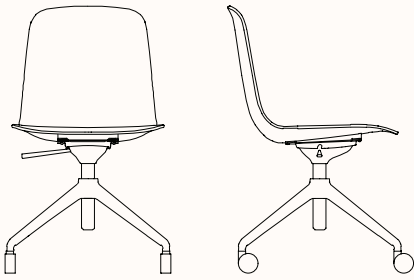

## Polypropylene:

Canvas White  
ZPL\_008

Black Night  
ZPL\_006

Gum Grey  
ZPL\_007

Indigo  
ZPL\_009

Olive  
ZPL\_010

Blush Pink  
ZPL\_011

**Dimensions:**

**Side Chair with Castors**

OW 510mm  
OD 570mm  
SH 450-550mm  
OH 820-920mm

**Side Chair with Glides**

OW 510mm  
OD 570mm  
SH 400-500mm  
OH 770-870mm

**Tub Chair with Castors**

OW 650mm  
OD 560mm  
SH 450-550mm  
OH 820-920mm