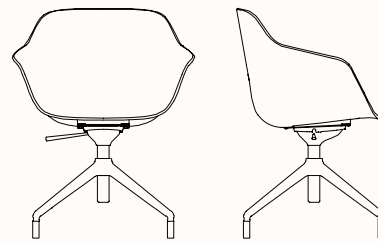

**Side Chair with Castors**

OW 510mm  
OD 570mm  
SH 450-550mm  
OH 820-920mm

**Side Chair with Glides**

OW 510mm  
OD 570mm  
SH 400-500mm  
OH 770-870mm

**Tub Chair with Castors**

OW 650mm  
OD 560mm  
SH 450-550mm  
OH 820-920mm

**Tub Chair with Glides**

OW 650mm  
OD 560mm  
SH 400-500mm  
OH 770-870mm