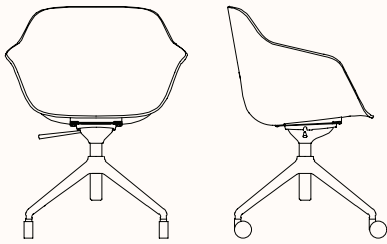

## Polypropylene:

Canvas White  
ZPL\_008

Black Night  
ZPL\_006

Gum Grey  
ZPL\_007

Indigo  
ZPL\_009

Olive  
ZPL\_010

Blush Pink  
ZPL\_011

**Dimensions:**

**Side Chair with Castors**

OW 510mm  
OD 570mm  
SH 450-550mm  
OH 820-920mm

**Side Chair with Glides**

OW 510mm  
OD 570mm  
SH 400-500mm  
OH 770-870mm

**Tub Chair with Castors**

OW 650mm  
OD 560mm  
SH 450-550mm  
OH 820-920mm