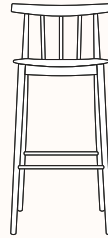

It is available in versions with an oak board or upholstered seat, paired with either a solid beech spindle or oak board backrest, offering versatility across different interior settings.

Design: ANDREU WORLD

Solid beech wood or Oak board

Seat:

Oak Board or upholstered seat in fabric or leather

Dimensions

**Smile No backrest
BQ0351**

OW 450mm
OD 425mm
OH 640mm

**Smile upholstered seat
BQ0350**

OW 450mm
OD 425mm
OH 660mm

**Smile
BQ0348 & BQ0346**

OW 470mm
OD 470mm
SH 640mm
OH 895mm

**Smile upholstered seat
BQ0349 & BQ0347**

OW 470mm
OD 470mm
SH 660mm
OH 895mm

**Smile No backrest
BQ0329**

OW 450mm
OD 425mm
OH 760mm

**Smile upholstered seat
BQ0339**

OW 450mm
OD 425mm
OH 780mm

**Smile
BQ0327 & BQ0337**

OW 470mm
OD 470mm
SH 760mm
OH 1015mm

**Smile upholstered seat
BQ0328 & BQ0338**

OW 470mm
OD 470mm
SH 780mm
OH 1015mm