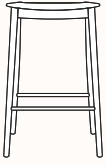

SMILE Stool

Features:

Naturalness, intimacy, and warmth define the Smile Stool, which thoughtfully blends Japanese and Scandinavian design influences. Light and dynamic in character, its solid and durable structure is shaped by the fluid expression of wood working craftsmanship.

It is available in versions with an oak board or upholstered seat, paired with either a solid beech spindle or oak board backrest, offering versatility across different interior settings.

Design: ANDREU WORLD

Solid beech wood or Oak board

Seat:

Oak Board or upholstered seat in fabric or leather

Dimensions

**Smile No backrest
BQ0351**

OW 450mm
OD 425mm
OH 640mm

**Smile upholstered seat
BQ0350**

OW 450mm
OD 425mm
OH 660mm

**Smile
BQ0348 & BQ0346**

OW 470mm
OD 470mm
SH 640mm
OH 895mm

**Smile upholstered seat
BQ0349 & BQ0347**

OW 470mm
OD 470mm
SH 660mm
OH 895mm

**Smile No backrest
BQ0329**

OW 450mm
OD 425mm
OH 760mm

**Smile upholstered seat
BQ0339**