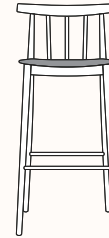

SMILE Stool

Features:

Naturalness, intimacy, and warmth define the Smile Stool, which thoughtfully blends Japanese and Scandinavian design influences. Light and dynamic in character, its solid and durable structure is shaped by the fluid expression of wood working craftsmanship.

Solid beech wood or Oak board

Seat:

Oak Board or upholstered seat in fabric or leather

Dimensions

**Smile No backrest
BQ0351**

OW 450mm
OD 425mm
OH 640mm

**Smile upholstered seat
BQ0350**

OW 450mm
OD 425mm
OH 660mm

**Smile
BQ0348 & BQ0346**

OW 470mm
OD 470mm
SH 640mm
OH 895mm

**Smile upholstered seat
BQ0349 & BQ0347**

OW 470mm
OD 470mm
SH 660mm
OH 895mm

**Smile No backrest
BQ0329**

OW 450mm
OD 425mm
OH 760mm

**Smile upholstered seat
BQ0339**

OW 450mm
OD 425mm
OH 780mm

**Smile
BQ0327 & BQ0337**

OW 470mm
OD 470mm
SH 760mm
OH 1015mm

**Smile upholstered seat
BQ0328 & BQ0338**

OW 470mm
OD 470mm
SH 780mm
OH 1015mm