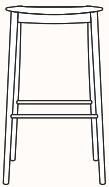

SMILE Stool

Features:

Naturalness, intimacy, and warmth define the Smile Stool, which thoughtfully blends Japanese and Scandinavian design influences. Light and dynamic in character, its solid and durable structure is shaped by the fluid expression of wood working craftsmanship.

It is available in versions with an oak board or upholstered seat, paired with either a solid beech spindle or oak board backrest, offering versatility across different interior settings.

Design: ANDREU WORLD

Solid beech wood or Oak board

Seat:

Oak Board or upholstered seat in fabric or leather

Dimensions

**Smile No backrest
BQ0351**

OW 450mm
OD 425mm
OH 640mm

**Smile upholstered seat
BQ0350**

OW 450mm
OD 425mm
OH 660mm

**Smile
BQ0348 & BQ0346**

OW 470mm
OD 470mm
SH 640mm
OH 895mm

**Smile upholstered seat
BQ0349 & BQ0347**

OW 470mm
OD 470mm
SH 660mm
OH 895mm

**Smile No backrest
BQ0329**

OW 450mm
OD 425mm
OH 760mm

**Smile upholstered seat
BQ0339**