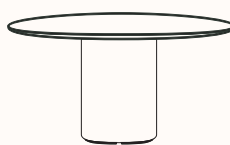

zenithinteriors.com

Solid Table

Zenith

Features:

The Solid Café Table is defined by its sculptural base, crafted from Pure Eco—100% recycled thermopolymer. Its soft elliptical form and rounded edges create a clean, fluid aesthetic, while the central column, available in a range of colours, adds a confident design statement. Versatile and durable, it's an ideal choice for both residential and workspace settings.

**SOLID table
ME06000**

DIA 800mm
OH 720mm

**SOLID table
ME06001**

DIA 900mm
OH 720mm

**SOLID table
ME06002**

DIA 1000mm
OH 720mm

**SOLID table
ME06003**

DIA 1200mm
OH 720mm

**SOLID table
ME06004**

DIA 1300mm
OH 720mm

**SOLID table
ME06005**

DIA 1400mm
OH 720mm

**SOLID table
ME06006**

DIA 1500mm
OH 720mm