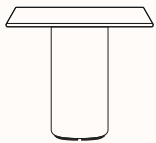

zenithinteriors.com

Solid Table

Zenith

Features:

The Solid Café Table is defined by its sculptural base, crafted from Pure Eco—100% recycled thermopolymer. Its soft elliptical form and rounded edges create a clean, fluid aesthetic, while the central column, available in a range of colours, adds a confident design statement. Versatile and durable, it's an ideal choice for both residential and workspace settings.

Design: ANDREU WORLD

Warranty: 10 years

Options:

- Top shape: Square, round or ellipse (1500dia only available in round)

Materials:

Top: Compacto HPL

Base: Pure Eco Thermo-polymer

Finishes:

**SOLID table
ME06000**

DIA 800mm
OH 720mm

**SOLID table
ME06001**

DIA 900mm
OH 720mm

**SOLID table
ME06002**

DIA 1000mm
OH 720mm

**SOLID table
ME06003**

DIA 1200mm
OH 720mm

**SOLID table
ME06004**

DIA 1300mm
OH 720mm

**SOLID table
ME06005**

DIA 1400mm
OH 720mm

**SOLID table
ME06006**

DIA 1500mm
OH 720mm