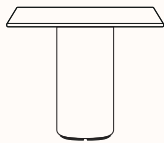

zenithinteriors.com

Solid Table

Zenith

Features:

The Solid Café Table is defined by its sculptural base, crafted from Pure Eco—100% recycled thermopolymer. Its soft elliptical form and rounded edges create a clean, fluid aesthetic, while the central column, available in a range of colours, adds a confident design statement. Versatile and durable, it's an ideal choice for both residential and workspace settings.

Top:

Finished in Compacto HPL in Andreu world select finishes
Refer to Andreu world finishes specification

Base:

Finishes in Pure Eco Thermo-polymer
Refer to Andreu world finishes specification

Dimensions

**SOLID table
ME06000**

DIA 800mm
OH 720mm

**SOLID table
ME06001**

DIA 900mm
OH 720mm

**SOLID table
ME06002**

DIA 1000mm
OH 720mm

**SOLID table
ME06003**

DIA 1200mm
OH 720mm

**SOLID table
ME06004**

DIA 1300mm
OH 720mm

**SOLID table
ME06005**

DIA 1400mm
OH 720mm

**SOLID table
ME06006**

DIA 1500mm
OH 720mm