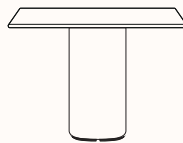

zenithinteriors.com

Solid Table

Zenith

Features:

The Solid Café Table is defined by its sculptural base, crafted from Pure Eco—100% recycled thermopolymer. Its soft elliptical form and rounded edges create a clean, fluid aesthetic, while the central column, available in a range of colours, adds a confident design statement. Versatile and durable, it's an ideal choice for both residential and workspace settings.

Top:

Finished in Compacto HPL in Andreu world select finishes
Refer to Andreu world finishes specification

Base:

Finishes in Pure Eco Thermo-polymer
Refer to Andreu world finishes specification

Dimensions

**SOLID table
ME06000**

DIA 800mm
OH 720mm

**SOLID table
ME06001**

DIA 900mm
OH 720mm

**SOLID table
ME06002**

DIA 1000mm
OH 720mm

**SOLID table
ME06003**

DIA 1200mm
OH 720mm

**SOLID table
ME06004**

DIA 1300mm
OH 720mm

**SOLID table
ME06005**

DIA 1400mm
OH 720mm

**SOLID table
ME06006**

DIA 1500mm
OH 720mm