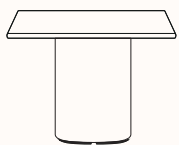

zenithinteriors.com

Solid Table

Zenith

Features:

The Solid Café Table is defined by its sculptural base, crafted from Pure Eco—100% recycled thermopolymer. Its soft elliptical form and rounded edges create a clean, fluid aesthetic, while the central column, available in a range of colours, adds a confident design statement. Versatile and durable, it's an ideal choice for both residential and workspace settings.

**SOLID table
ME06000**

DIA 800mm
OH 720mm

**SOLID table
ME06001**

DIA 900mm
OH 720mm

**SOLID table
ME06002**

DIA 1000mm
OH 720mm

**SOLID table
ME06003**

DIA 1200mm
OH 720mm

**SOLID table
ME06004**

DIA 1300mm
OH 720mm

**SOLID table
ME06005**

DIA 1400mm
OH 720mm

**SOLID table
ME06006**

DIA 1500mm
OH 720mm