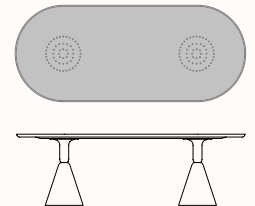

Dining Table 200X100X74

OW 2000mm
OD 1000mm
OH 740mm
Base 360mm

Dining Table D240X100X74

OW 2400mm
OD 1000mm
OH 740mm
Base 360mm

Conference Table D364X108X74

OW 3640mm
OD 1080mm
OH 740mm
Base 400mm

Dimensions

Pion Petra Table

Occasional Table D50X40

DIA 500mm
OH 400mm
Base 310mm

Occasional Table D50X60

DIA 500mm
OH 600mm
Base 310mm

Occasional Table D68X60

DIA 680mm
OH 600mm
Base 320mm

Occasional Table D90X60

DIA 900mm
OH 600mm
Base 360mm

Occasional Table D100X60

DIA 500mm
OH 600mm
Base 400mm

Occasional Table D68X74

DIA 680mm
OH 740mm
Base 320mm

Dining Table D90X74

DIA 900mm
OH 740mm
Base 360mm

Dining Table D100X74

DIA 1000mm
OH 740mm
Base 400mm

Dining Table 200X100X74

OW 2000mm
OD 1000mm
OH 740mm
Base 400mm

Dining Table D240X100X74

OW 2400mm
OD 1000mm
OH 740mm
Base 400mm

Placement of Grommet Examples

Round Grommet

DIA 50mm