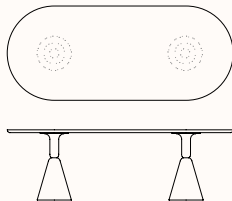

Dining Table D120X60

DIA 1200mm
OH 600mm
Base 400mm

Dining Table 65X65X74

OW 650mm
OD 650mm
OH 740mm
Base 320mm

Dining Table D68X74

DIA 680mm
OH 740mm
Base 320mm

Dining Table 90X90X74

OW 900mm
OD 900mm
OH 740mm
Base 360mm

Dining Table D90X74

DIA 900mm
OH 740mm
Base 360mm

Dining Table D100X74

DIA 1000mm
OH 740mm
Base 360mm

Dining Table D120X74

DIA 1200mm
OH 740mm
Base 360mm

Dining Table D150X74

DIA 1500mm
OH 740mm
Base 460mm

Dining Table 200X100X74

OW 2000mm
OD 1000mm
OH 740mm
Base 360mm

Dining Table D240X100X74

OW 2400mm
OD 1000mm
OH 740mm
Base 360mm

Conference Table D364X108X74

OW 3640mm
OD 1080mm
OH 740mm
Base 400mm

Dimensions

Pion Petra Table

Occasional Table D50X40

DIA 500mm
OH 400mm
Base 310mm

Occasional Table D50X60

DIA 500mm
OH 600mm
Base 310mm

Occasional Table D68X60

DIA 680mm
OH 600mm
Base 320mm

Occasional Table D90X60