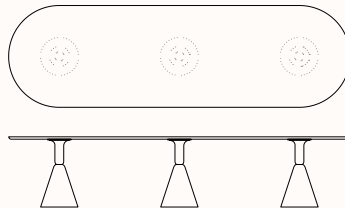

Dining Table D120X60

DIA 1200mm
OH 600mm
Base 400mm

Dining Table 65X65X74

OW 650mm
OD 650mm
OH 740mm
Base 320mm

Dining Table D68X74

DIA 680mm
OH 740mm
Base 320mm

Dining Table 90X90X74

OW 900mm
OD 900mm
OH 740mm
Base 360mm

Dining Table D90X74

DIA 900mm
OH 740mm
Base 360mm

Dining Table D100X74

DIA 1000mm
OH 740mm
Base 360mm

Dining Table D120X74

DIA 1200mm
OH 740mm
Base 360mm

Dining Table D150X74

DIA 1500mm
OH 740mm
Base 460mm

Dining Table 200X100X74

OW 2000mm
OD 1000mm
OH 740mm
Base 360mm

Dining Table D240X100X74

OW 2400mm
OD 1000mm
OH 740mm
Base 360mm

Conference Table D364X108X74

OW 3640mm
OD 1080mm
OH 740mm
Base 400mm

Dimensions

Pion Petra Table

Occasional Table D50X40

DIA 500mm
OH 400mm
Base 310mm

Occasional Table D50X60

DIA 500mm
OH 600mm
Base 310mm

Occasional Table D68X60

DIA 680mm
OH 600mm
Base 320mm

Occasional Table D90X60