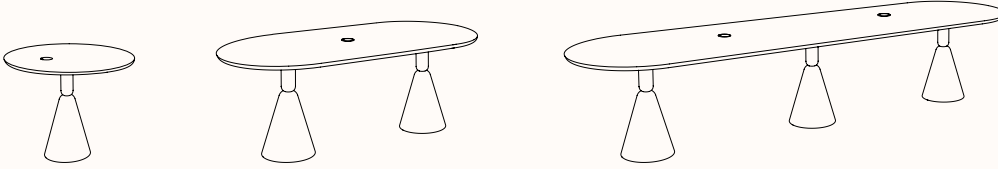

Dining Table D90X74

DIA 900mm
OH 740mm
Base 360mm

Dining Table D100X74

DIA 1000mm
OH 740mm
Base 360mm

Dining Table D120X74

DIA 1200mm
OH 740mm
Base 360mm

Dining Table D150X74

DIA 1500mm
OH 740mm
Base 460mm

Dining Table 200X100X74

OW 2000mm
OD 1000mm
OH 740mm
Base 360mm

Dining Table D240X100X74

OW 2400mm
OD 1000mm
OH 740mm
Base 360mm

Conference Table D364X108X74

OW 3640mm
OD 1080mm
OH 740mm
Base 400mm

Dimensions

DIA 900mm
OH 600mm
Base 360mm

Occasional Table D100X60

DIA 500mm
OH 600mm
Base 400mm

Occasional Table D68X74

DIA 680mm
OH 740mm
Base 320mm

Dining Table D90X74

DIA 900mm
OH 740mm
Base 360mm

Dining Table D100X74

DIA 1000mm
OH 740mm
Base 400mm

Dining Table 200X100X74

OW 2000mm
OD 1000mm
OH 740mm
Base 400mm

Dining Table D240X100X74

OW 2400mm
OD 1000mm
OH 740mm
Base 400mm

Placement of Grommet Examples

Round Grommet

DIA 50mm