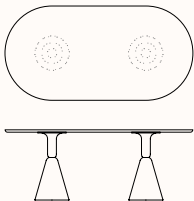

Dining Table D120X60

DIA 1200mm
OH 600mm
Base 400mm

Dining Table 65X65X74

OW 650mm
OD 650mm
OH 740mm
Base 320mm

Dining Table D68X74

DIA 680mm
OH 740mm
Base 320mm

Dining Table 90X90X74

OW 900mm
OD 900mm
OH 740mm
Base 360mm

Dining Table D90X74

DIA 900mm
OH 740mm
Base 360mm

Dining Table D100X74

DIA 1000mm
OH 740mm
Base 360mm

Dining Table D120X74

DIA 1200mm
OH 740mm
Base 360mm

Dining Table D150X74

DIA 1500mm
OH 740mm
Base 460mm

Dining Table 200X100X74

OW 2000mm
OD 1000mm
OH 740mm
Base 360mm

Dining Table D240X100X74

OW 2400mm
OD 1000mm
OH 740mm
Base 360mm

Conference Table D364X108X74

OW 3640mm
OD 1080mm
OH 740mm
Base 400mm

Dimensions

Pion Petra Table

Occasional Table D50X40

DIA 500mm
OH 400mm
Base 310mm

Occasional Table D50X60

DIA 500mm
OH 600mm
Base 310mm

Occasional Table D68X60

DIA 680mm
OH 600mm
Base 320mm

Occasional Table D90X60