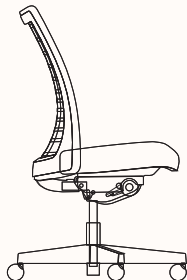

## Dimensions

### Task Chair

OW 704mm  
OD 704mm  
OH 937-1141mm

SW 535mm (armless)  
626 (HA arms)  
762 (HP arms)  
623mm (Loop arms)  
SD 597mm  
SH 430-550mm  
AW 626 (HA arms)  
762 (HP arms)  
623mm (Loop arms)  
AH 680-790mm (HA arms)  
668-795mm (HP arms)  
635-749mm (Loop arms)

Loop Arm  
Fixed

Height Adjustable Arm  
100mm Adjustment

High Performance Arm  
100mm Adjustment  
10° movement