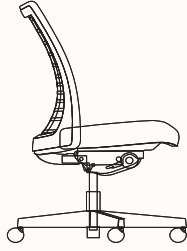

Dimensions

Task Chair

OW 704mm
OD 704mm
OH 937-1141mm

SW 535mm (armless)
626 (HA arms)
762 (HP arms)
623mm (Loop arms)
SD 597mm
SH 430-550mm
AW 626 (HA arms)
762 (HP arms)
623mm (Loop arms)
AH 680-790mm (HA arms)
668-795mm (HP arms)
635-749mm (Loop arms)

Loop Arm
Fixed

Height Adjustable Arm
100mm Adjustment

High Performance Arm
100mm Adjustment
10° movement