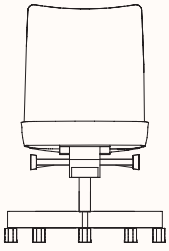

### Inner Back and Seat:

Grey

Slate

Onyx

## Dimensions

### Task Chair

OW 704mm  
OD 704mm  
OH 937-1141mm

SW 535mm (armless)  
626 (HA arms)  
762 (HP arms)  
623mm (Loop arms)  
SD 597mm  
SH 430-550mm  
AW 626 (HA arms)  
762 (HP arms)  
623mm (Loop arms)  
AH 680-790mm (HA arms)  
668-795mm (HP arms)  
635-749mm (Loop arms)

### High Task Chair

OW 704mm  
OD 704mm  
OH 1102-1303mm

SW 535mm (armless)  
626 (HA arms)  
762 (HP arms)  
623mm (Loop arms)  
SD 597mm  
SH 430-550mm  
AW 626 (HA arms)  
762 (HP arms)  
623mm (Loop arms)  
AH 680-790mm (HA arms)  
668-795mm (HP arms)  
635-749mm (Loop arms)